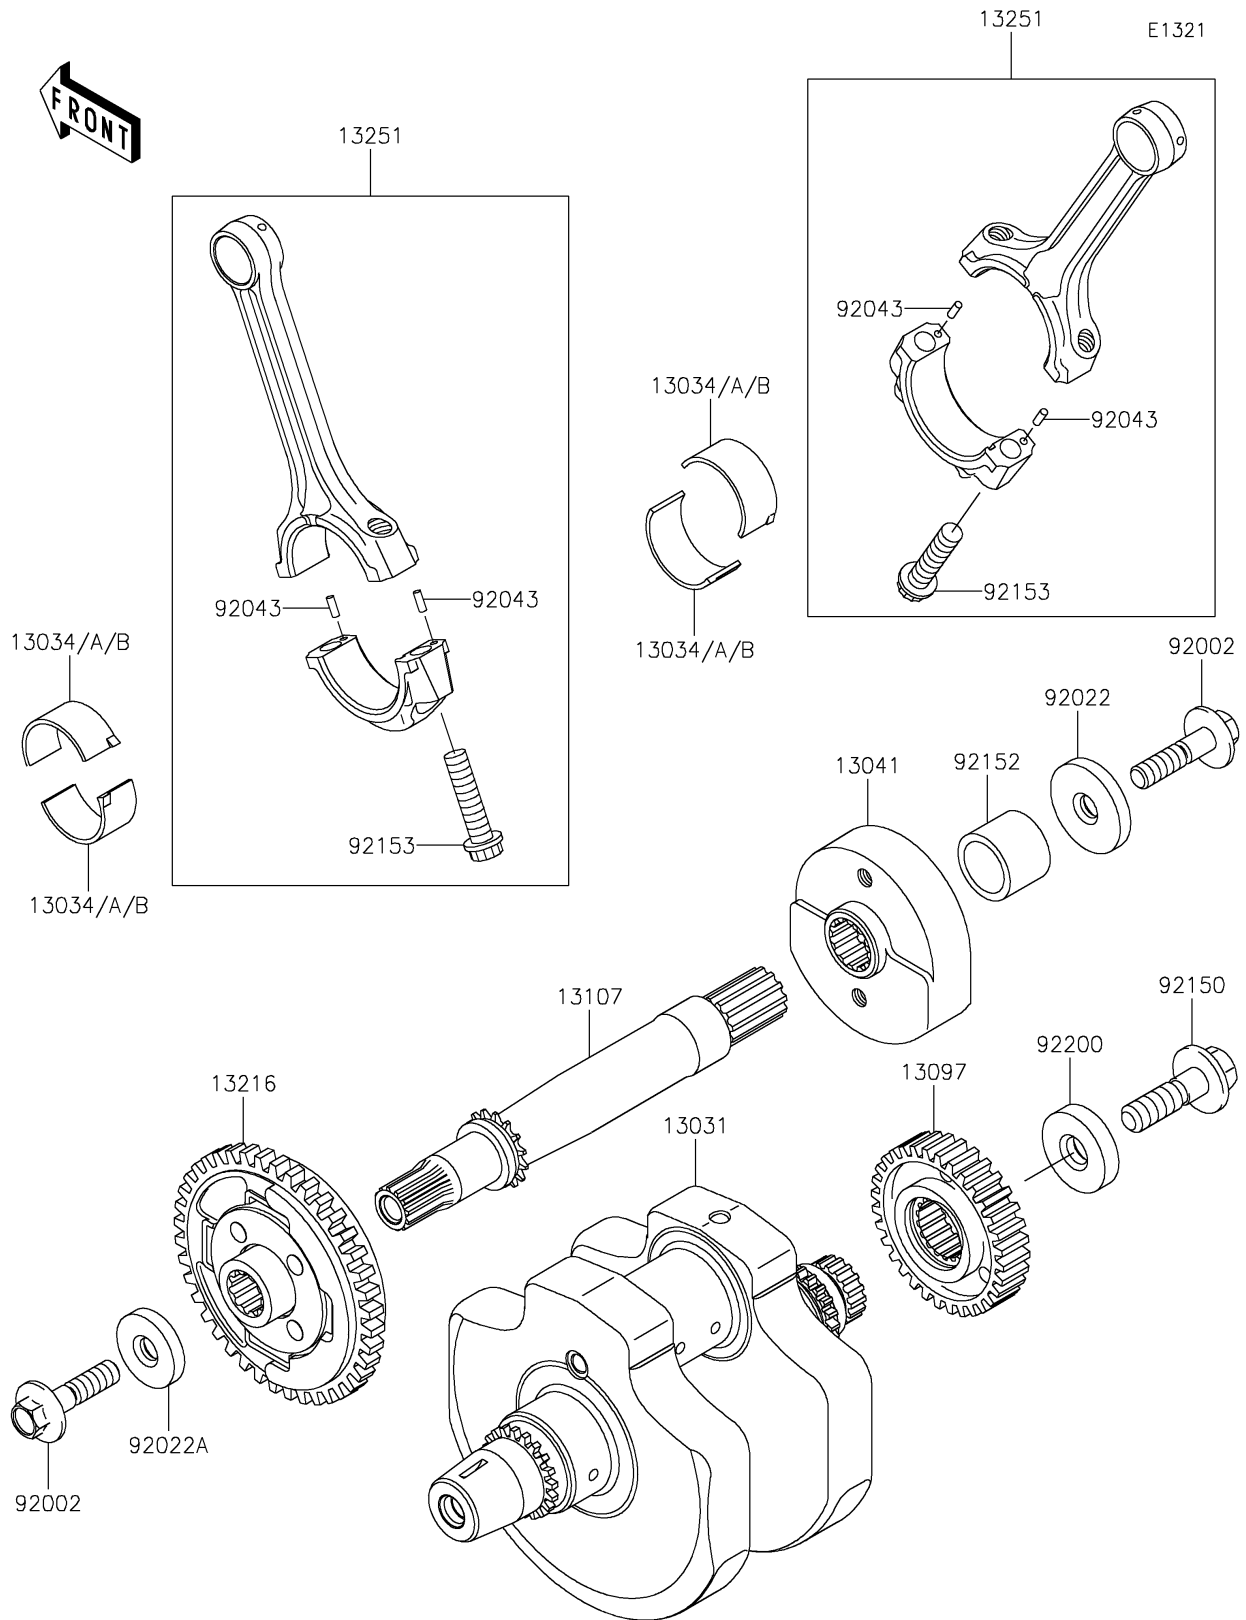

# 2018 VULCAN® 900 CUSTOM PARTS DIAGRAM

## Crankshaft

## 2018 VULCAN® 900 CUSTOM PARTS LIST

### Crankshaft

ITEM NAME	PART NUMBER	QUANTITY
CRANKSHAFT-COMP (Ref # 13031)	13031-0058	1
METAL,CONNECTING ROD,BLUE (Ref # 13034)	13034-1057	AR
METAL,CONNECTING ROD,BLACK (Ref # 13034A)	13034-1058	AR
METAL,CONNECTING ROD,BROWN (Ref # 13034B)	13034-1059	AR
BALANCER,RH (Ref # 13041)	13041-0009	1
GEAR-PRIMARY SPUR,38T (Ref # 13097)	13097-0050	1
SHAFT,BALANCER (Ref # 13107)	13107-0115	1
GEAR-COMP,BALANCER,LH (Ref # 13216)	13216-0016	1
ROD-ASSY-CONNECTING,J (Ref # 13251)	13251-0016-JJ	2
BOLT,FLANGED,10X40 (Ref # 92002)	92002-1296	2
WASHER,10X40X6 (Ref # 92022)	92022-1905	1
WASHER,10X33X6 (Ref # 92022A)	92022-1906	1
PIN,3X8.5 (Ref # 92043)	92043-0033	4
BOLT,12X40 (Ref # 92150)	92150-1717	1
COLLAR,23X30X23 (Ref # 92152)	92152-0358	1
BOLT,CON-ROD,9X38 (Ref # 92153)	92153-1330	4
WASHER,12X36X8 (Ref # 92200)	92200-1249	1