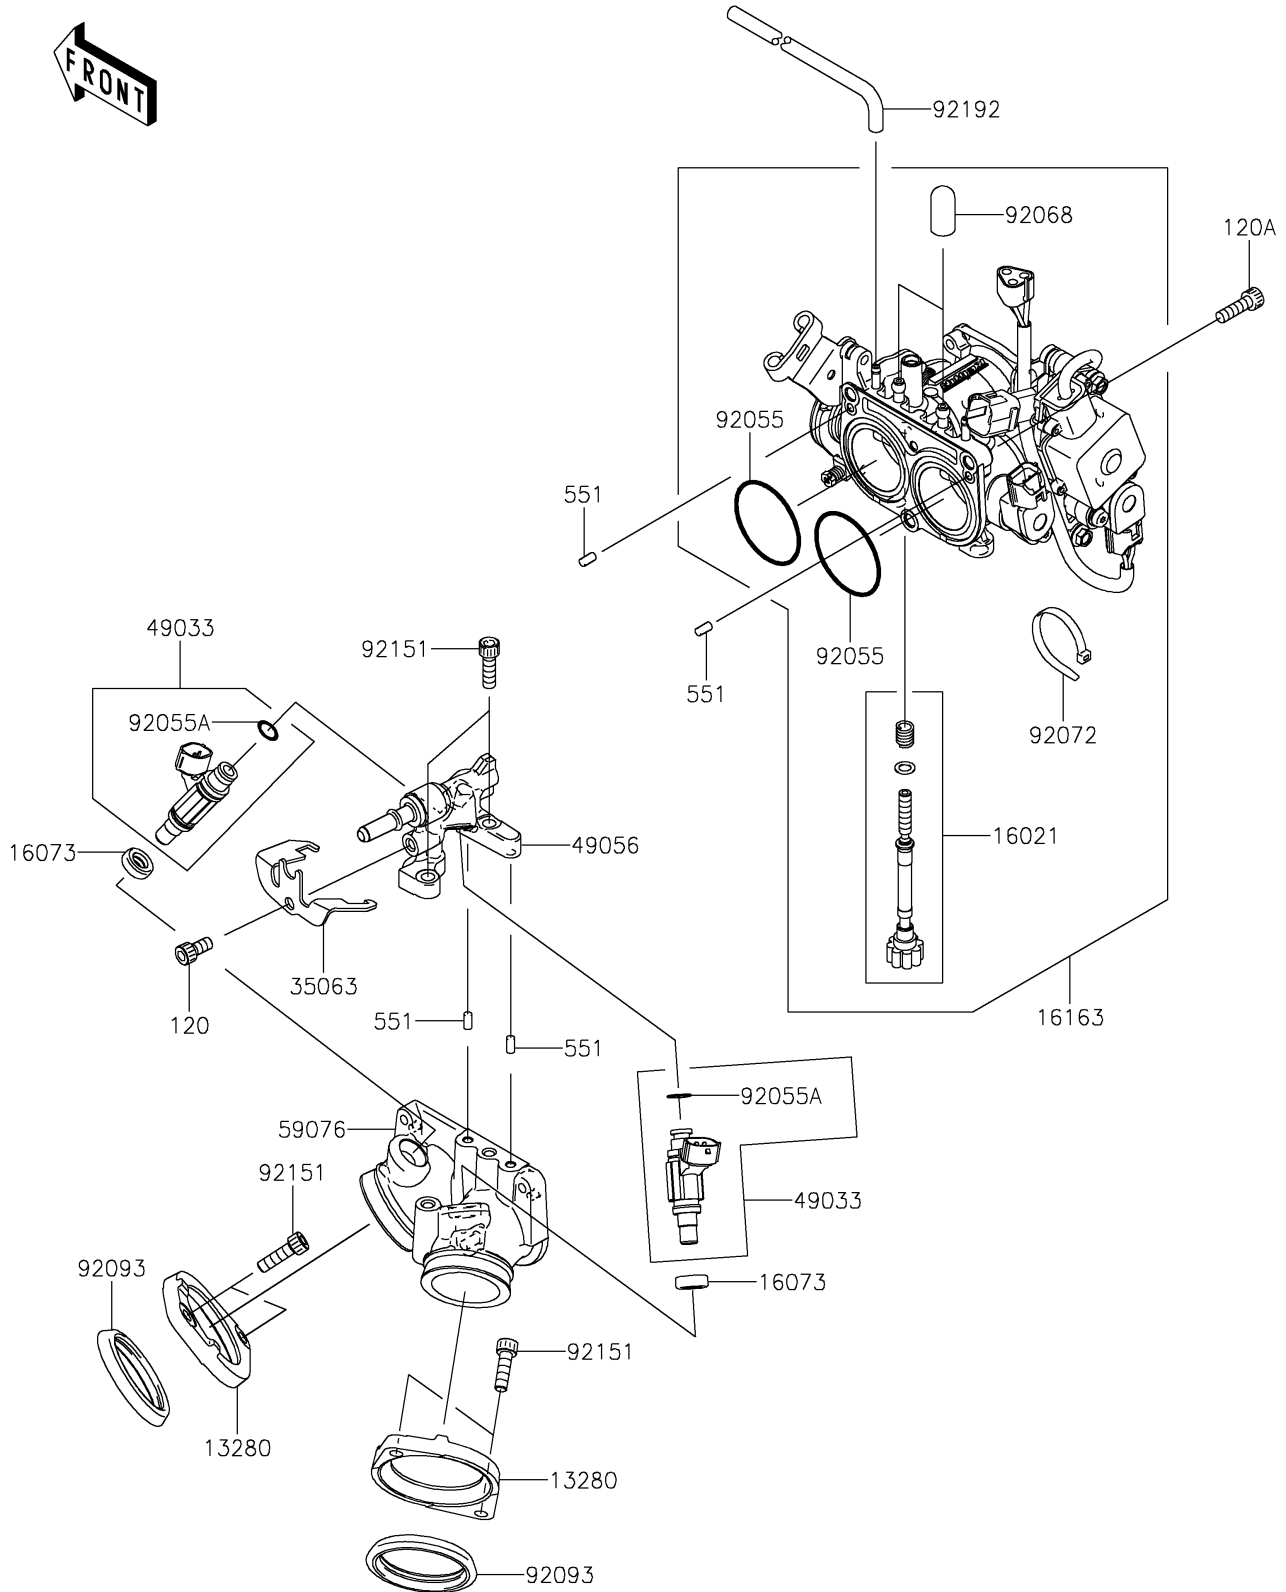

2016 Vulcan 900 Custom PARTS DIAGRAM

Throttle

E1510

2016 Vulcan 900 Custom PARTS LIST

Throttle

ITEM NAME	PART NUMBER	QUANTITY
BOLT-SOCKET,6X12 (Ref # 120)	120CA0612	1
BOLT-SOCKET,6X20 (Ref # 120A)	120CA0620	3
HOLDER (Ref # 13280)	13280-1154	2
SCREW-THROTTLE STOP (Ref # 16021)	16021-0016	1
INSULATOR (Ref # 16073)	16073-3707	2
THROTTLE-ASSY,TTK34 (Ref # 16163)	16163-0114	1
STAY (Ref # 35063)	35063-0240	1
NOZZLE-INJECTION (Ref # 49033)	49033-0011	2
PIPE-INJECTION (Ref # 49056)	49056-0018	1
PIN-DOWEL (Ref # 551)	551R0408	4
MANIFOLD-INTAKE (Ref # 59076)	59076-0003	1
RING-O (Ref # 92055)	92055-0118	2
RING-O,INJECTION NOZZLE (Ref # 92055A)	92055-1622	2
PLUG,12X25 (Ref # 92068)	92068-006	2
BAND,SUB-HARNESS (Ref # 92072)	92072-0012	1
SEAL (Ref # 92093)	92093-0072	2
BOLT,SOCKET,6X20 (Ref # 92151)	92151-3774	6
TUBE,SENSOR-THROBO (Ref # 92192)	92192-0308	1