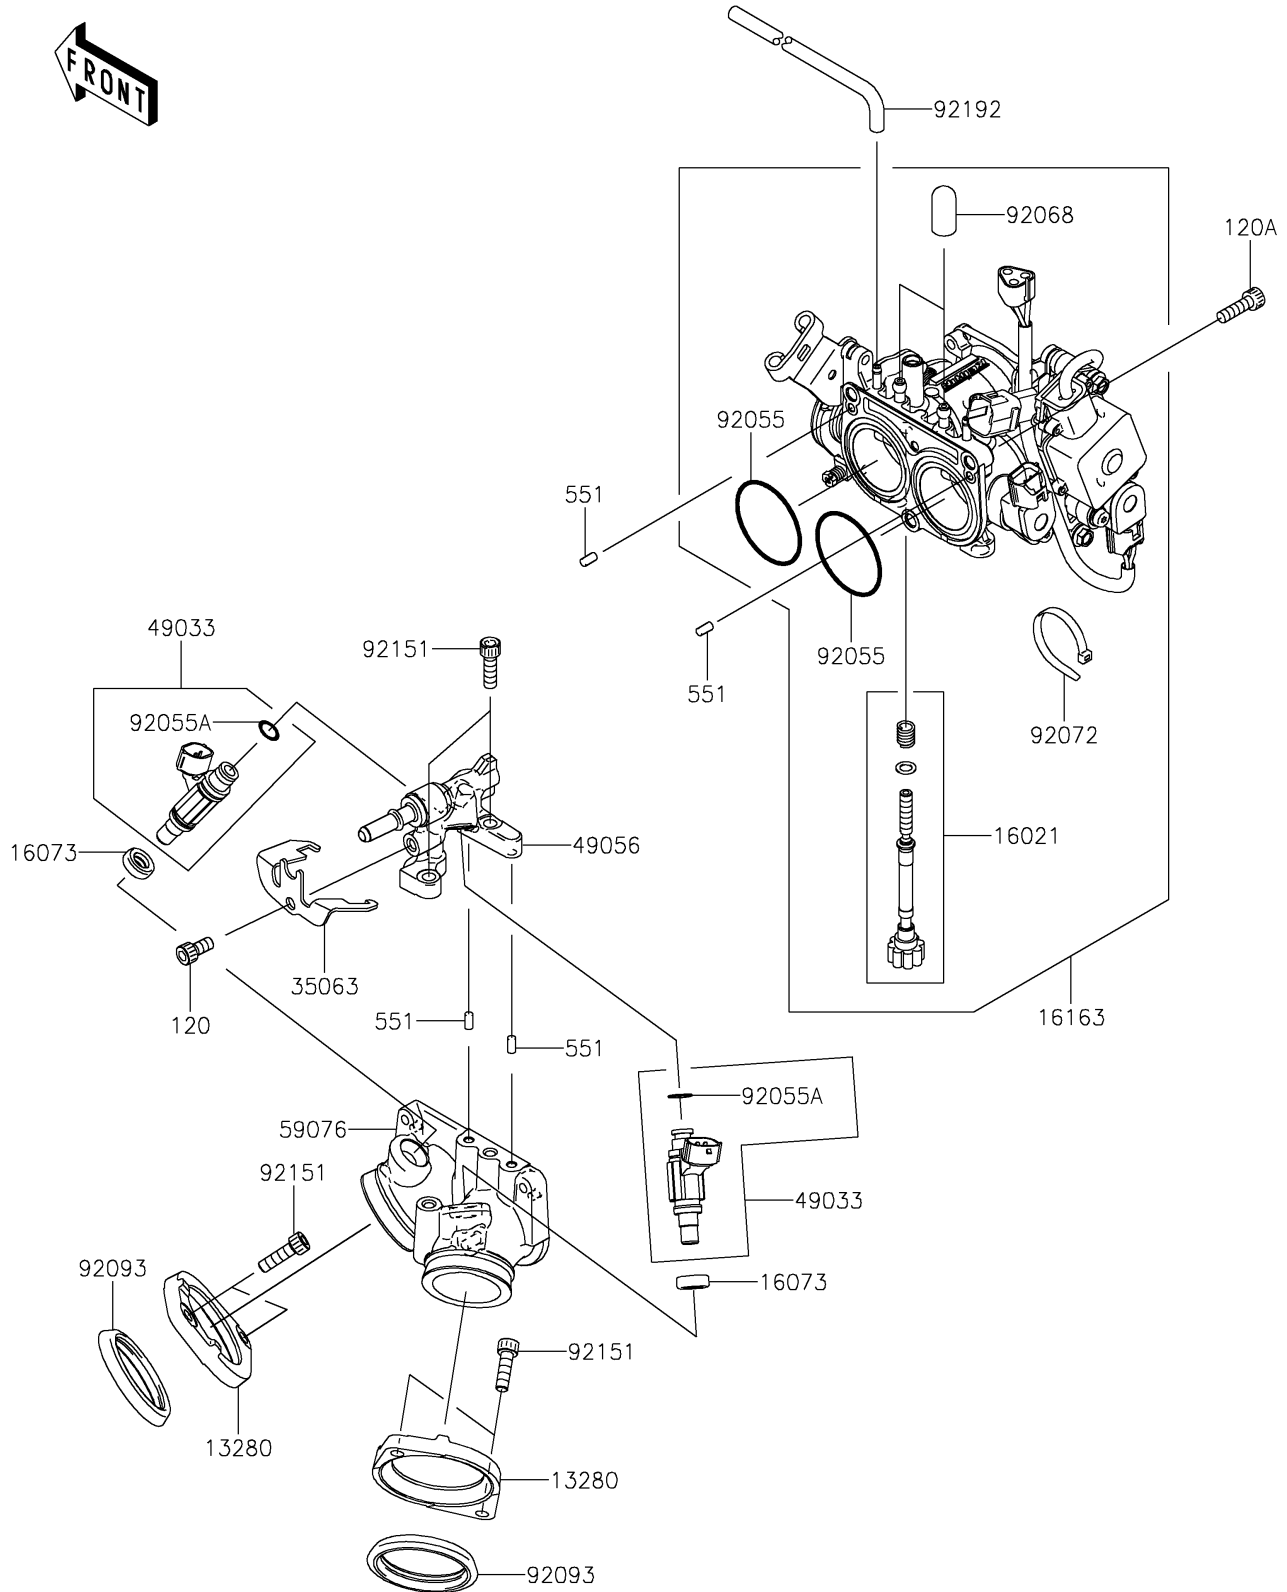

# 2018 VULCAN® 900 CUSTOM PARTS DIAGRAM

Throttle

E1510

## 2018 VULCAN® 900 CUSTOM PARTS LIST

### Throttle

ITEM NAME	PART NUMBER	QUANTITY
BOLT-SOCKET,6X12 (Ref # 120)	120CA0612	1
BOLT-SOCKET,6X20 (Ref # 120A)	120CA0620	3
HOLDER (Ref # 13280)	13280-1154	2
SCREW-THROTTLE STOP (Ref # 16021)	16021-0016	1
INSULATOR (Ref # 16073)	16073-3707	2
THROTTLE-ASSY,TTK34 (Ref # 16163)	16163-0114	1
STAY (Ref # 35063)	35063-0240	1
NOZZLE-INJECTION (Ref # 49033)	49033-0011	2
PIPE-INJECTION (Ref # 49056)	49056-0018	1
PIN-DOWEL (Ref # 551)	551R0408	4
MANIFOLD-INTAKE (Ref # 59076)	59076-0003	1
RING-O (Ref # 92055)	92055-0118	2
RING-O,INJECTION NOZZLE (Ref # 92055A)	92055-1622	2
PLUG,12X25 (Ref # 92068)	92068-006	2
BAND,SUB-HARNESS (Ref # 92072)	92072-0012	1
SEAL (Ref # 92093)	92093-0072	2
BOLT,SOCKET,6X20 (Ref # 92151)	92151-3774	6
TUBE,SENSOR-THROBO (Ref # 92192)	92192-0308	1