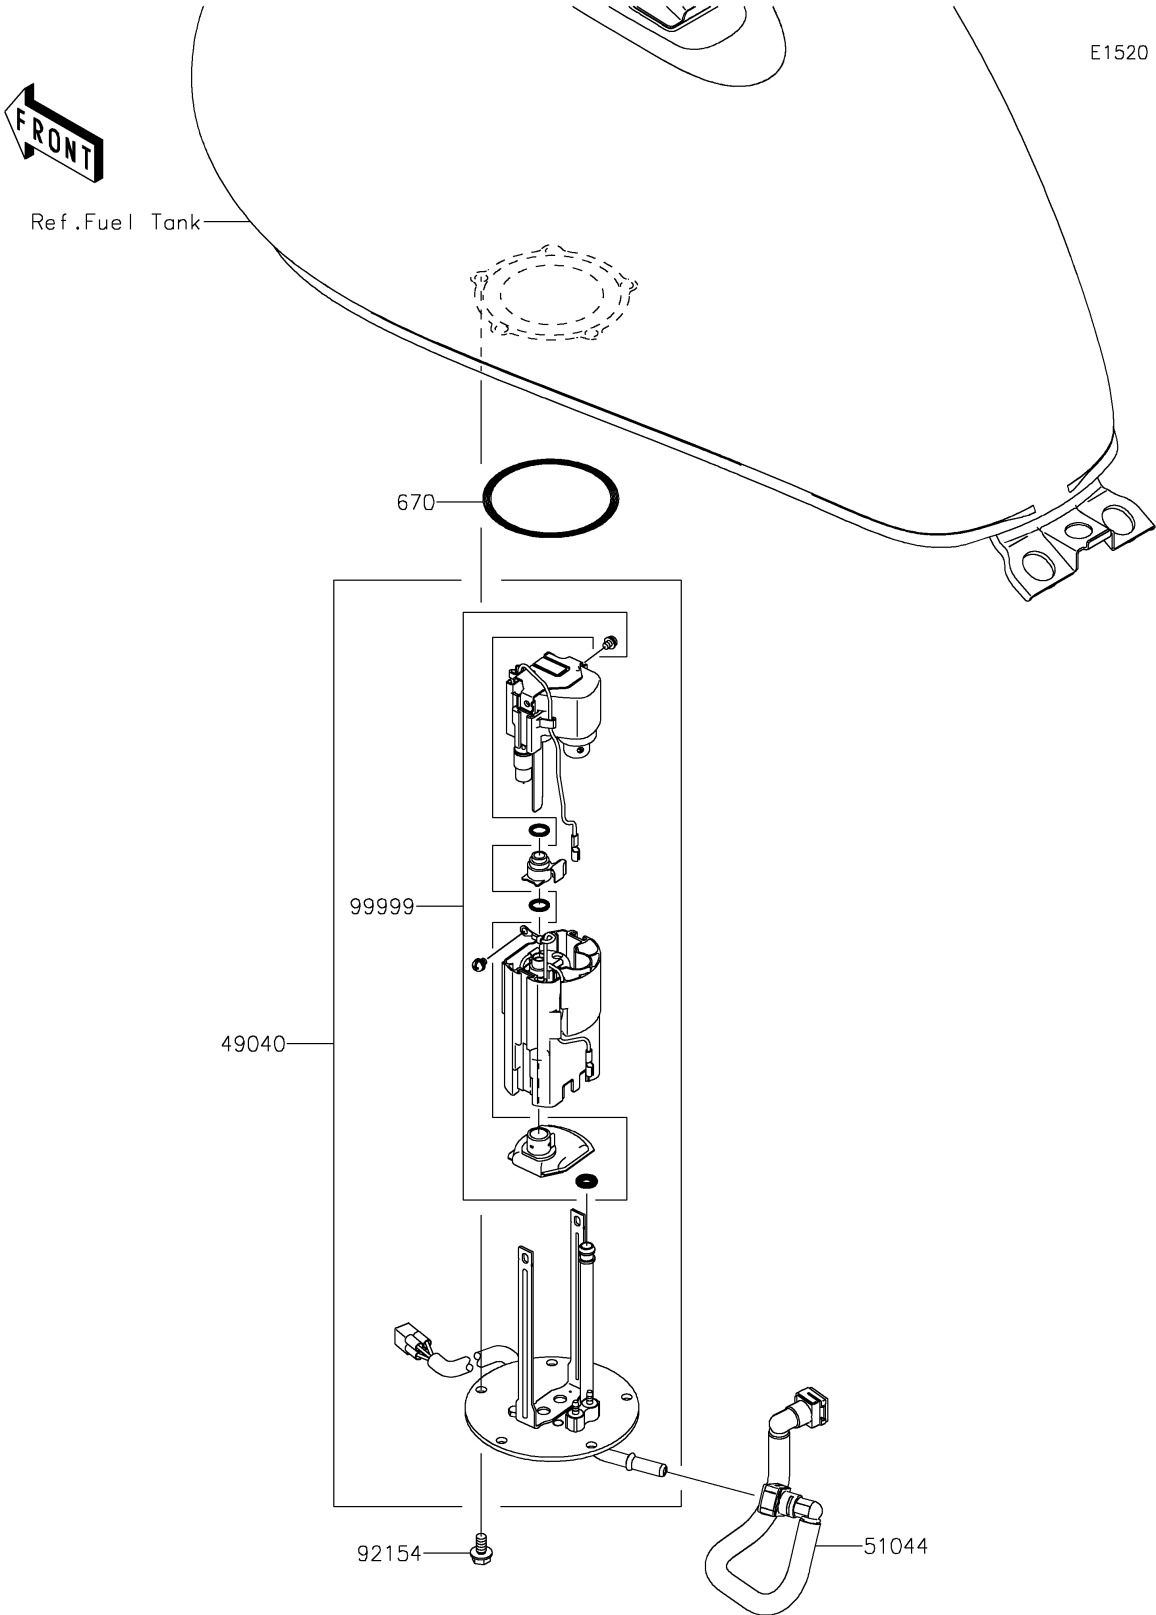

2018 VULCAN® 900 CUSTOM PARTS DIAGRAM

Fuel Pump

2018 VULCAN® 900 CUSTOM PARTS LIST

Fuel Pump

ITEM NAME	PART NUMBER	QUANTITY
PUMP-FUEL (Ref # 49040)	49040-0022	1
TUBE-ASSY,FUEL,E25 (Ref # 51044)	51044-0865	1
O RING (Ref # 670)	670E5075	1
BOLT,FLANGED,6X12 (Ref # 92154)	92154-1848	5
KIT,FUEL FILTER (Ref # 99999)	99999-0521	1