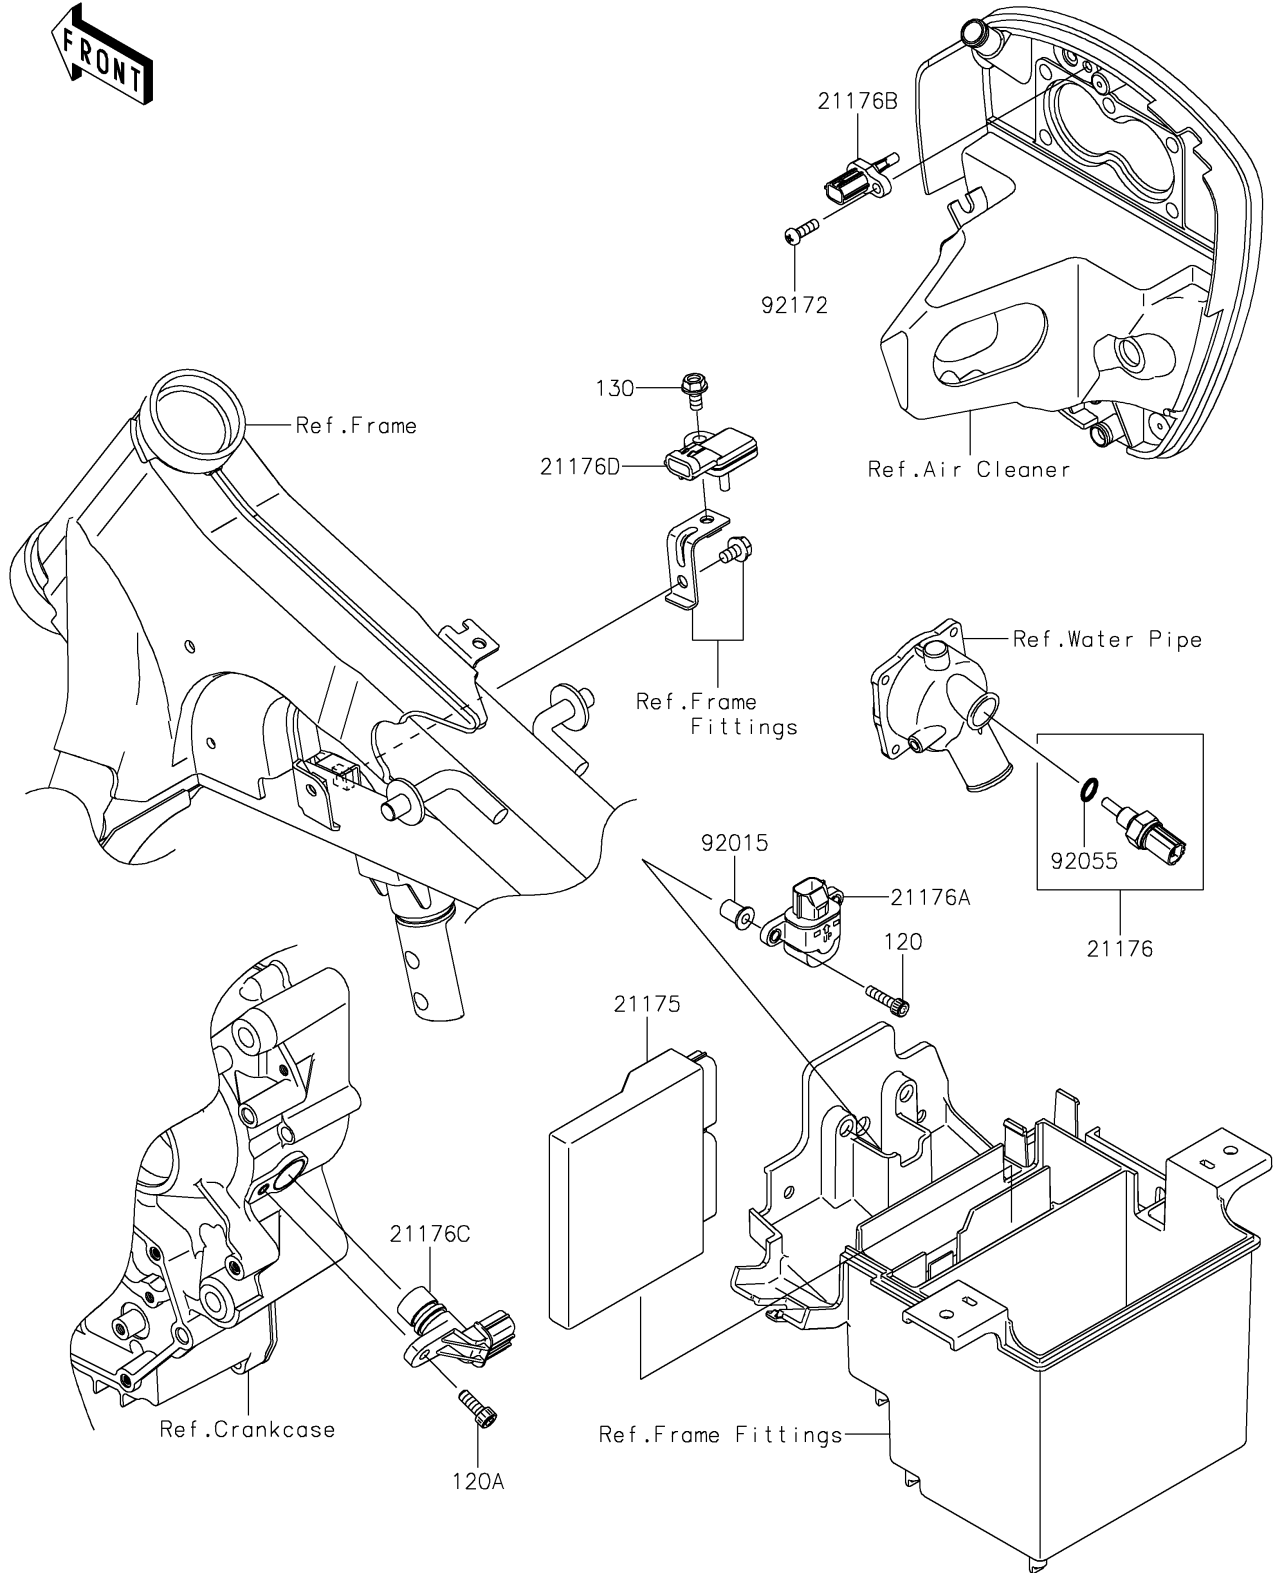

2017 Vulcan 900 Custom PARTS DIAGRAM

Fuel Injection

E1530

2017 Vulcan 900 Custom PARTS LIST

Fuel Injection

ITEM NAME	PART NUMBER	QUANTITY
BOLT-SOCKET,5X20 (Ref # 120)	120CA0520	2
BOLT-SOCKET,6X16 (Ref # 120A)	120CA0616	1
BOLT-FLANGED,6X12 (Ref # 130)	130BA0612	1
CONTROL UNIT-ELECTRONIC (Ref # 21175)	21175-0146	1
SENSOR,WATER TEMP (Ref # 21176)	21176-0009	1
SENSOR (Ref # 21176A)	21176-0025	1
SENSOR,AIR TEMPERATURE (Ref # 21176B)	21176-0048	1
SENSOR,SPEED (Ref # 21176C)	21176-0054	1
SENSOR,PRESSURE (Ref # 21176D)	21176-0058	1
NUT,WELL,5MM (Ref # 92015)	92015-1757	2
RING-O,9.5X1.9 (Ref # 92055)	92055-0016	1
SCREW,TAPPING,5X20 (Ref # 92172)	92172-0011	1