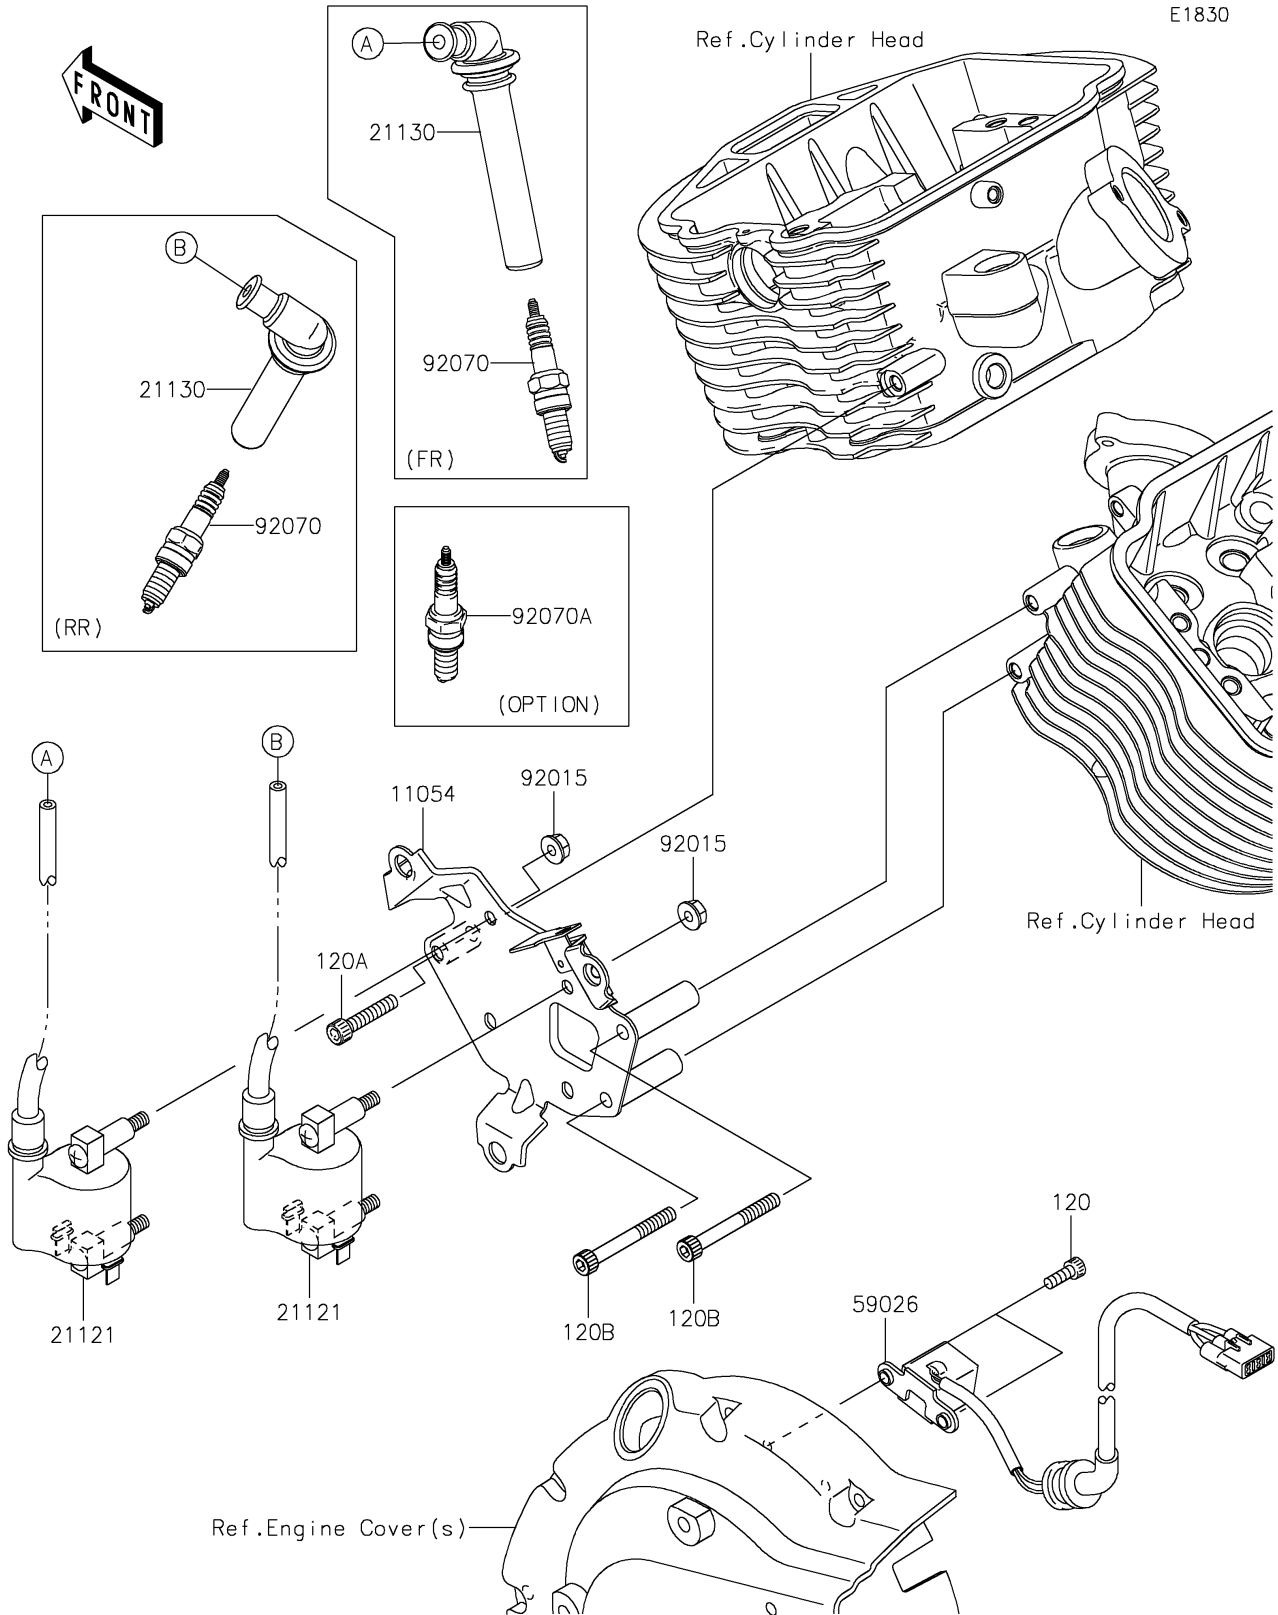

# 2018 VULCAN® 900 CUSTOM PARTS DIAGRAM

## Ignition System

## 2018 VULCAN® 900 CUSTOM PARTS LIST

### Ignition System

ITEM NAME	PART NUMBER	QUANTITY
BRACKET,IGNITION COIL (Ref # 11054)	11054-1537	1
BOLT-SOCKET,5X14 (Ref # 120)	120CA0514	2
BOLT-SOCKET,6X35 (Ref # 120A)	120CA0635	1
BOLT-SOCKET,6X55 (Ref # 120B)	120CA0655	2
COIL-IGNITION (Ref # 21121)	21121-0027	2
CAP-SPARK PLUG (Ref # 21130)	21130-1075	2
COIL-PULSING (Ref # 59026)	59026-0017	1
NUT,FLANGED,6MM (Ref # 92015)	92015-1367	4
PLUG-SPARK,CPR7EA-9(NGK) (Ref # 92070)	92070-0022	2
PLUG-SPARK,CPR8EA-9(NGK) (Ref # 92070A)	92070-0029	2