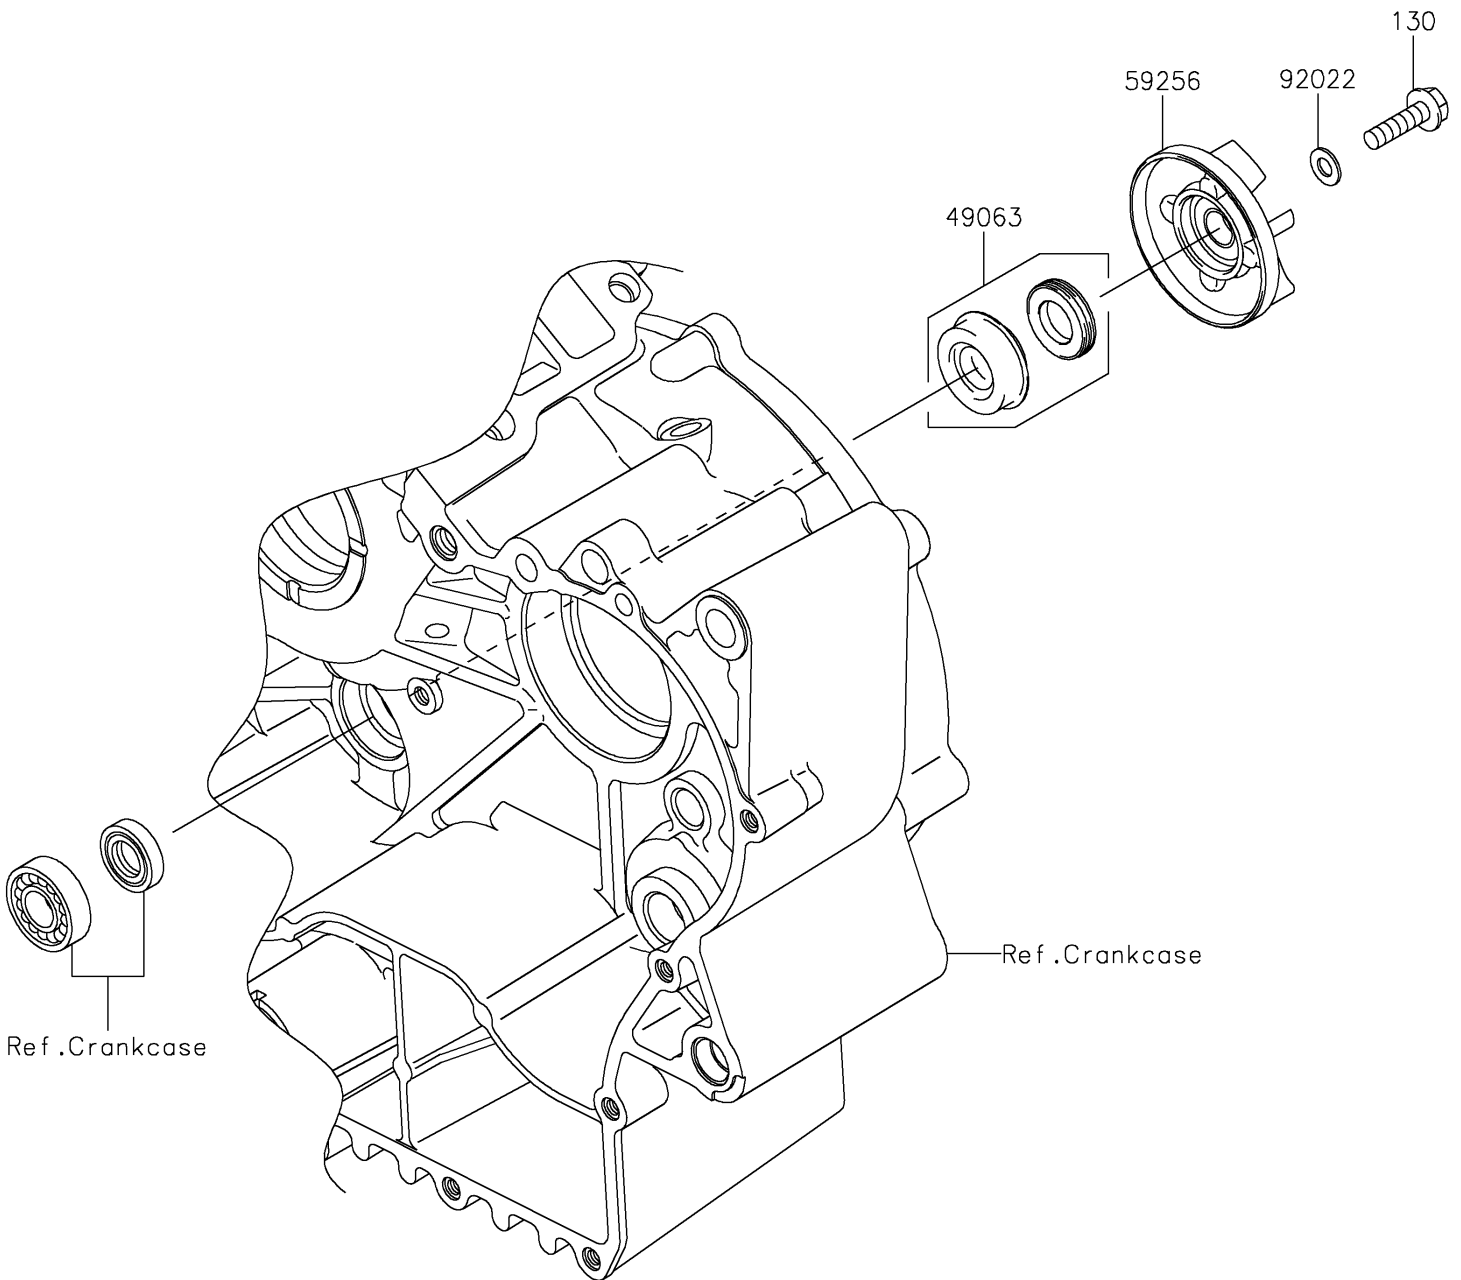

2018 VULCAN[®] 900 CUSTOM PARTS DIAGRAM

Water Pump

E3031

2018 VULCAN® 900 CUSTOM PARTS LIST

Water Pump

ITEM NAME	PART NUMBER	QUANTITY
BOLT-FLANGED,6X22 (Ref # 130)	130BA0622	1
SEAL-MECHANICAL,WATER (Ref # 49063)	49063-1055	1
IMPELLER (Ref # 59256)	59256-1073	1
WASHER,6.1X12X1 (Ref # 92022)	92022-077	1