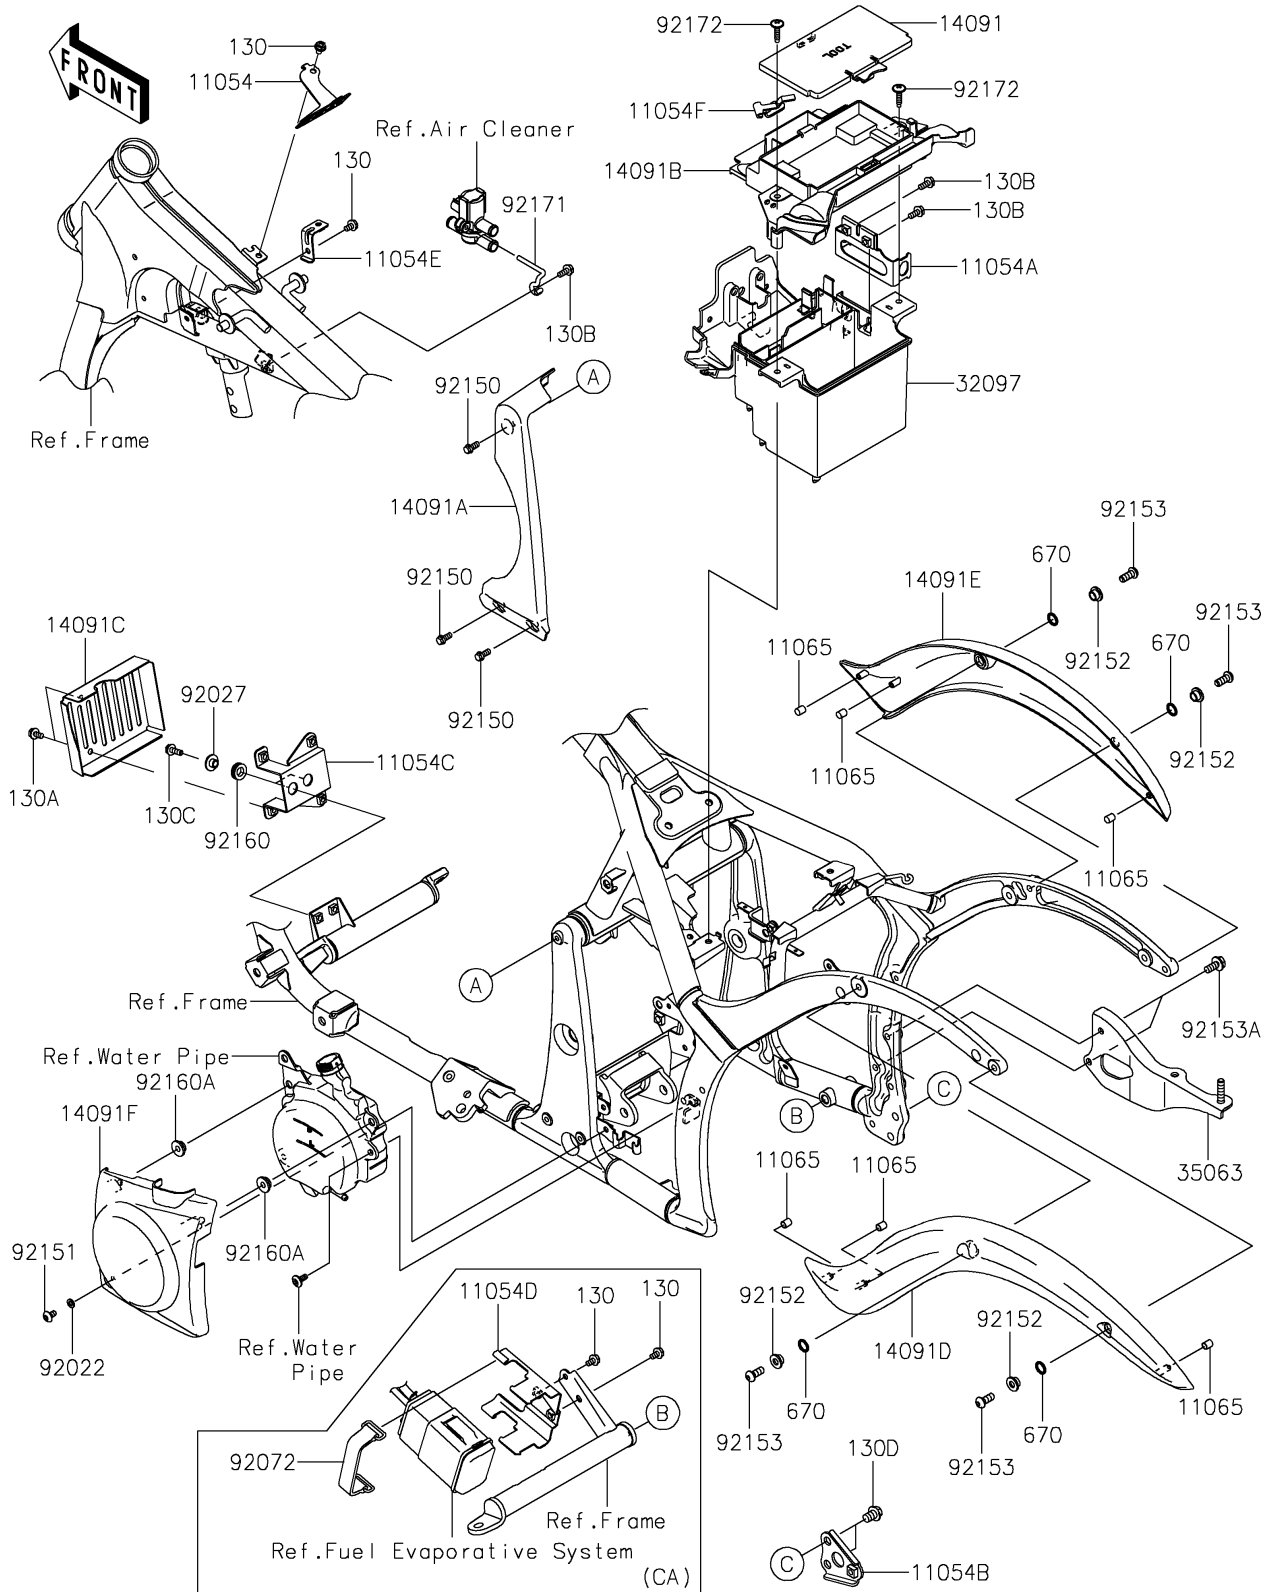

2017 Vulcan 900 Custom PARTS DIAGRAM

Frame Fittings

F2131