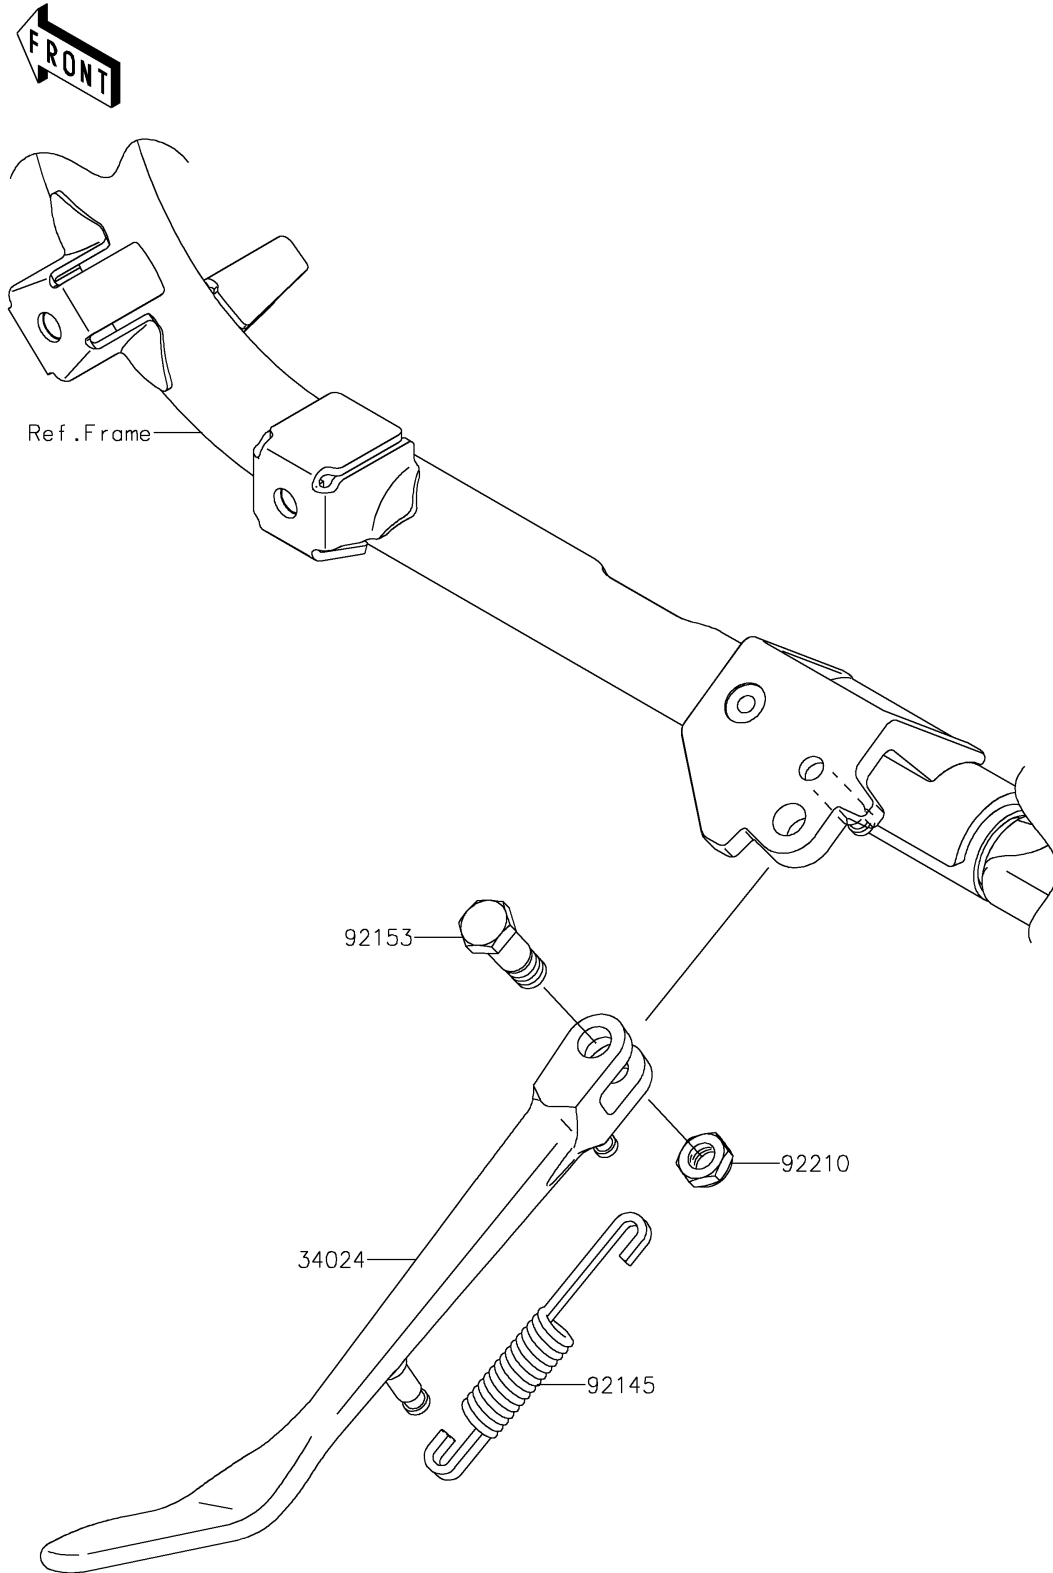

# 2018 VULCAN<sup>®</sup> 900 CUSTOM PARTS DIAGRAM

Stand(s)

F2190

## 2018 VULCAN® 900 CUSTOM PARTS LIST

Stand(s)

ITEM NAME	PART NUMBER	QUANTITY
STAND-SIDE (Ref # 34024)	34024-0083	1
SPRING,SIDE STAND (Ref # 92145)	92145-0687	1
BOLT,SIDE STAND,10MM (Ref # 92153)	92153-1416	1
NUT,LOCK,10MM (Ref # 92210)	92210-0784	1