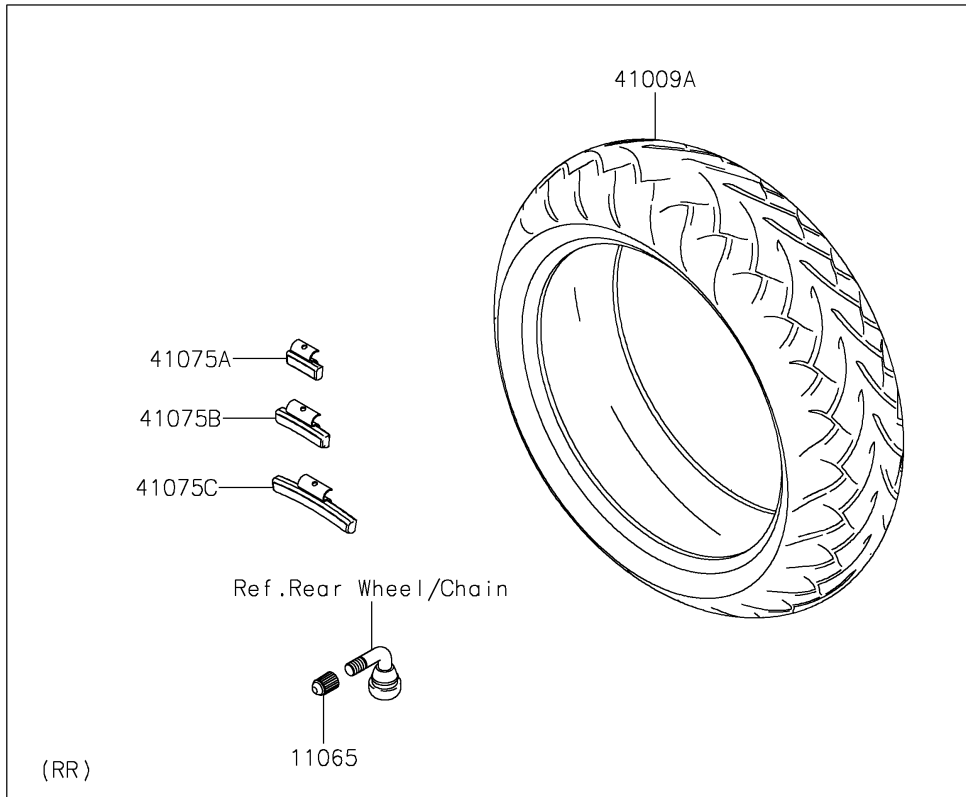

2016 Vulcan 900 Custom PARTS DIAGRAM

Tires

F2210

2016 Vulcan 900 Custom PARTS LIST

Tires

ITEM NAME	PART NUMBER	QUANTITY
CAP (Ref # 11065)	11065-1112	2
TIRE,FR,80/90-21 48H,D404FJ(D) (Ref # 41009)	41009-0663	1
TIRE,RR,180/70-15 76H,D404(D) (Ref # 41009A)	41009-0664	1
BALANCER-WHEEL,10G,SILVER (Ref # 41075)	41075-0007	AR
BALANCER-WHEEL,10G,SILVER (Ref # 41075A)	41075-0014	AR
BALANCER-WHEEL,20G,SILVER (Ref # 41075B)	41075-0015	AR
BALANCER-WHEEL,30G,SILVER (Ref # 41075C)	41075-0016	AR
BALANCER-WHEEL,30G,SILVER (Ref # 41075D)	41075-0017	AR
BALANCER-WHEEL,20G,SILVER (Ref # 41075E)	41075-0018	AR