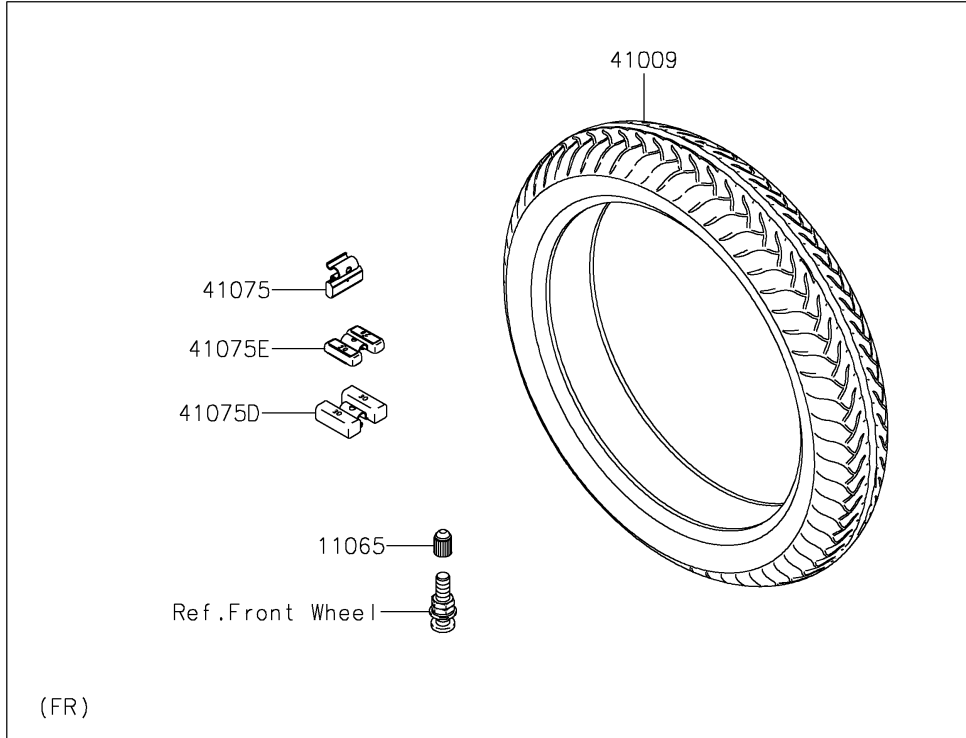

2016 Vulcan 900 Custom PARTS DIAGRAM

Tires

F2210

2016 Vulcan 900 Custom PARTS LIST

Tires

ITEM NAME	PART NUMBER	QUANTITY
CAP (Ref # 11065)	11065-1112	2
TIRE,FR,80/90-21 48H,D404FJ(D) (Ref # 41009)	41009-0663	1
TIRE,RR,180/70-15 76H,D404(D) (Ref # 41009A)	41009-0664	1
BALANCER-WHEEL,10G,SILVER (Ref # 41075)	41075-0007	AR
BALANCER-WHEEL,10G,SILVER (Ref # 41075A)	41075-0014	AR
BALANCER-WHEEL,20G,SILVER (Ref # 41075B)	41075-0015	AR
BALANCER-WHEEL,30G,SILVER (Ref # 41075C)	41075-0016	AR
BALANCER-WHEEL,30G,SILVER (Ref # 41075D)	41075-0017	AR
BALANCER-WHEEL,20G,SILVER (Ref # 41075E)	41075-0018	AR