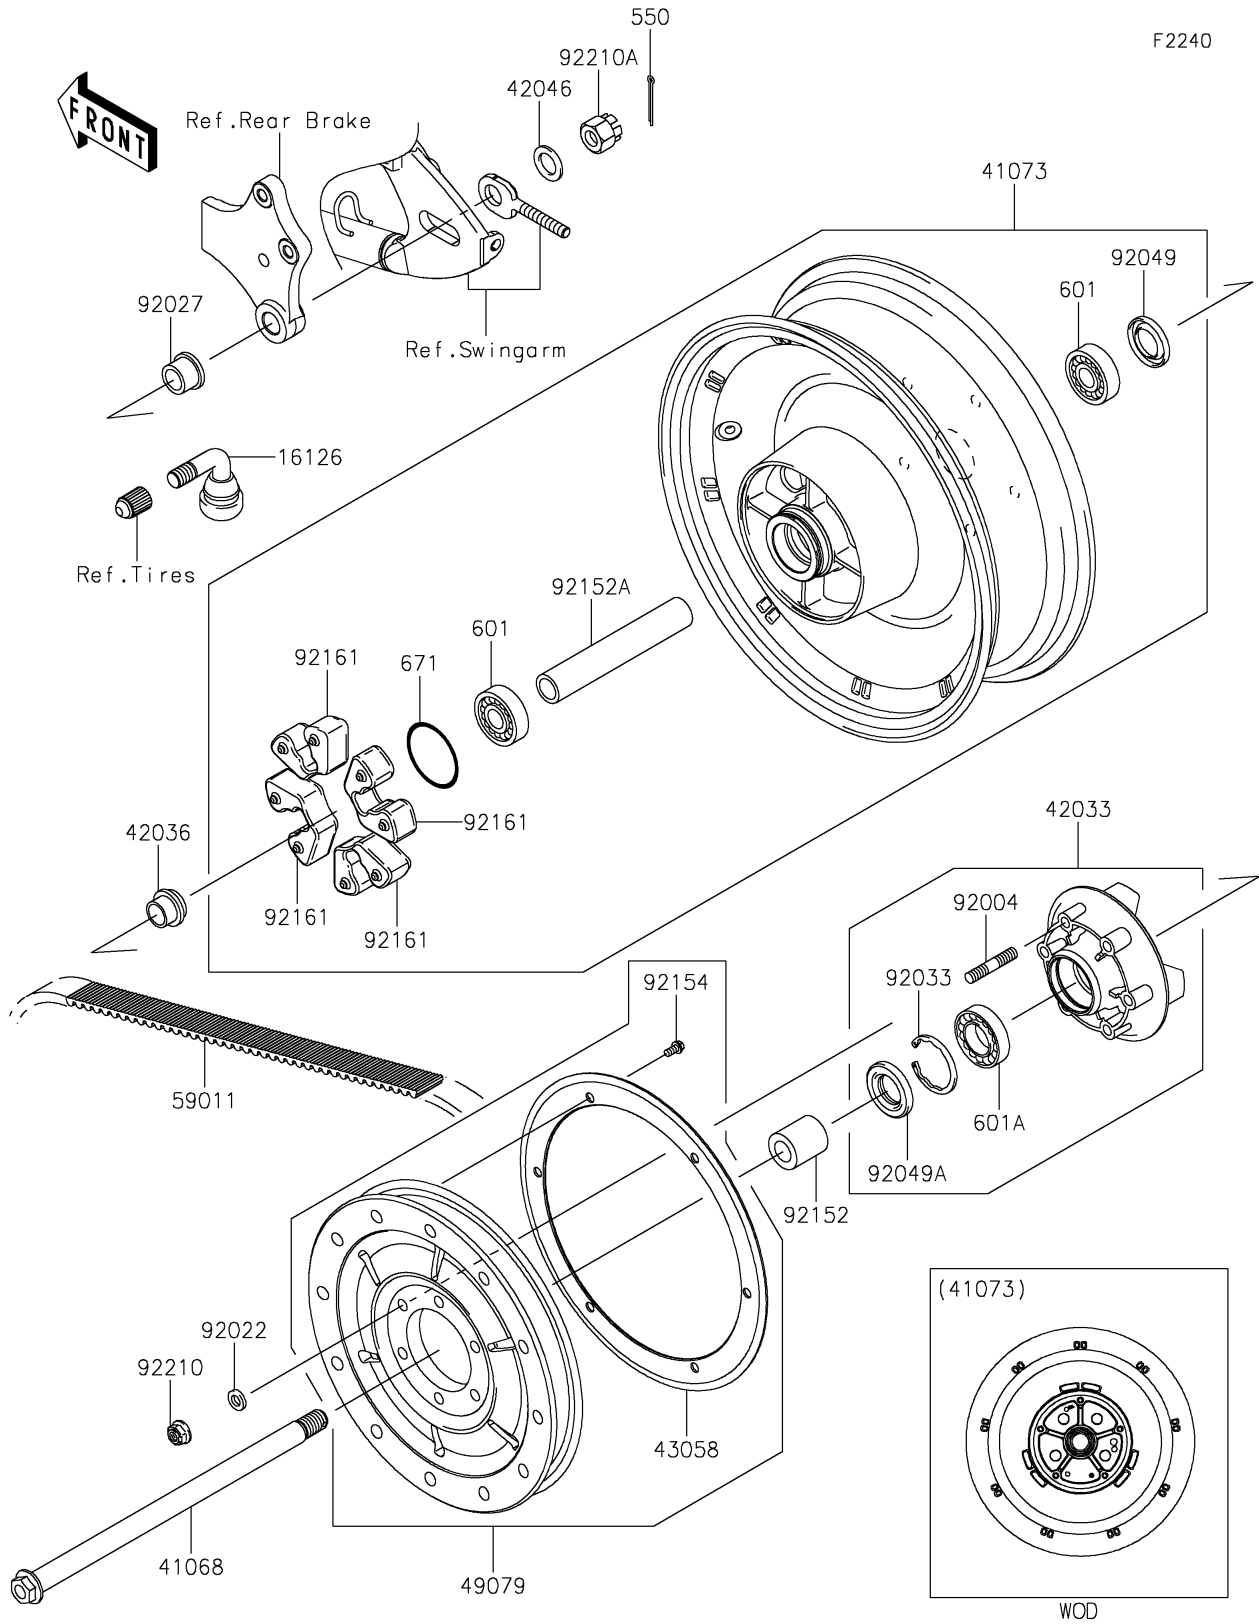

# 2020 VULCAN® 900 CUSTOM PARTS DIAGRAM

Rear Wheel/Chain

## 2020 VULCAN® 900 CUSTOM PARTS LIST

### Rear Wheel/Chain

ITEM NAME	PART NUMBER	QUANTITY
VALVE,TIRE (Ref # 16126)	16126-0036	1
AXLE,RR,20X362.5 (Ref # 41068)	41068-0598	1
WHEEL-ASSY,RR,G.BLACK (Ref # 41073)	41073-0183-18F	1
COUPLING-ASSY,RR HUB (Ref # 42033)	42033-0037	1
SLEEVE,RR HUB,L=23 (Ref # 42036)	42036-1251	1
WASHER,21X33X2.6 (Ref # 42046)	42046-003	1
RING,REAR PULLEY (Ref # 43058)	43058-0011	1
PULLEY-BELT (Ref # 49079)	49079-0011	1
PIN-COTTER,4.0X40 (Ref # 550)	550AA4040	1
BELT,DRIVE,153T (Ref # 59011)	59011-0021	1
BEARING-BALL,6204UUC3 (Ref # 601)	601B6204UU	2
BEARING-BALL (Ref # 601A)	601B6205UU	1
O RING,60MM (Ref # 671)	671B2560	1
STUD,10X35 (Ref # 92004)	92004-0016	6
WASHER,10.5X19X3.2 (Ref # 92022)	92022-1820	6
COLLAR,RR AXLE,L=21.5 (Ref # 92027)	92027-1902	1
RING-SNAP,52MM (Ref # 92033)	92033-1043	1
SEAL-OIL,BJN28475 (Ref # 92049)	92049-1056	1
SEAL-OIL (Ref # 92049A)	92049-1287	1
COLLAR,RR AXLE,LH,L=38.6 (Ref # 92152)	92152-0350	1
COLLAR,REAR BRAKE DRUM,L=166.4 (Ref # 92152A)	92152-0351	1
BOLT,FLANGED,6X12 (Ref # 92154)	92154-0346	6
DAMPER,SHOCK,RR HUB (Ref # 92161)	92161-0466	4
NUT,LOCK,FLANGED,10MM (Ref # 92210)	92210-0276	6
NUT,CASTLE,18MM (Ref # 92210A)	92210-1134	1