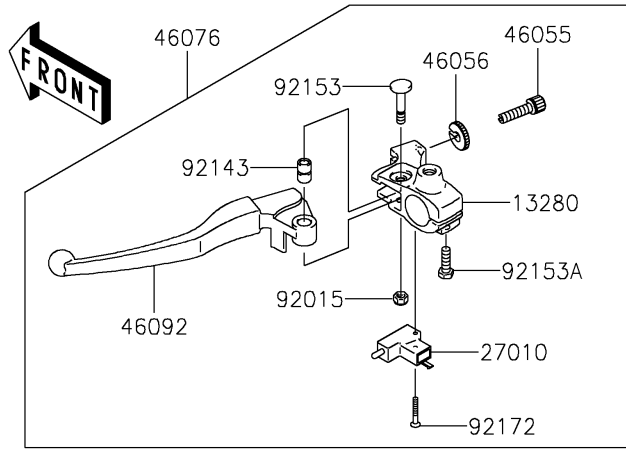

2018 VULCAN® 900 CUSTOM PARTS DIAGRAM

Handlebar

F2310

2018 VULCAN® 900 CUSTOM PARTS LIST

Handlebar

ITEM NAME	PART NUMBER	QUANTITY
HOLDER,CLUTCH LEVER (Ref # 13280)	13280-1101	1
SCREW-PAN-CROS,5X25 (Ref # 220)	220R0525	4
SWITCH,CLUTCH (Ref # 27010)	27010-1268	1
HANDLE (Ref # 46003)	46003-0115	1
GRIP-ASSY,THROTTLE (Ref # 46019)	46019-1123	1
SCREW,CABLE ADJUST,8MM (Ref # 46055)	46055-003	1
NUT,CABLE ADJUST LOCK,8MM (Ref # 46056)	46056-005	1
GRIP,LH (Ref # 46075)	46075-1212	1
LEVER-ASSY-GRIP,CLUTCH (Ref # 46076)	46076-0075	1
HOUSING-ASSY-CONTROL,LH (Ref # 46091)	46091-0230	1
HOUSING-ASSY-CONTROL,RH (Ref # 46091A)	46091-0232	1
LEVER-GRIP,CLUCTH (Ref # 46092)	46092-1204	1
MIRROR-ASSY,LH (Ref # 56001)	56001-0284	1
MIRROR-ASSY,RH (Ref # 56001A)	56001-0285	1
NUT,LOCK,6MM,BLACK (Ref # 92015)	92015-1191	1
CLAMP,SPEED,L=58 (Ref # 92037)	92037-1163	2
COLLAR (Ref # 92143)	92143-1351	1
BOLT,LEVER SET (Ref # 92153)	92153-0716	1
BOLT,6X20 (Ref # 92153A)	92153-0721	1
SCREW,3X20 (Ref # 92172)	92172-0164	1
NUT,LOCK,FLANGED,10MM (Ref # 92210)	92210-1139	2