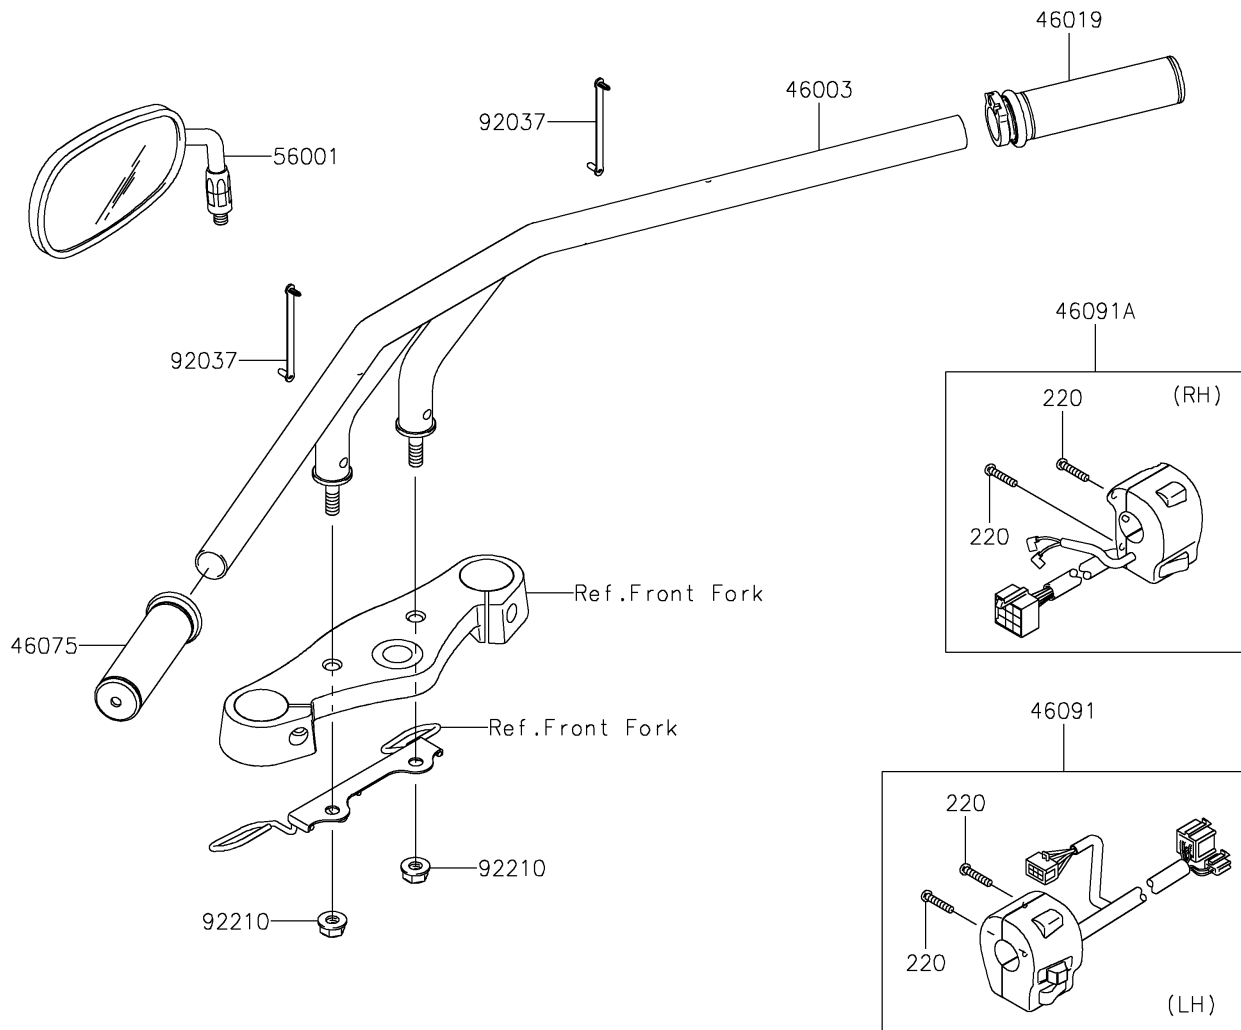

2018 VULCAN® 900 CUSTOM PARTS DIAGRAM

Handlebar

F2310

2018 VULCAN® 900 CUSTOM PARTS LIST

Handlebar

ITEM NAME	PART NUMBER	QUANTITY
HOLDER,CLUTCH LEVER (Ref # 13280)	13280-1101	1
SCREW-PAN-CROS,5X25 (Ref # 220)	220R0525	4
SWITCH,CLUTCH (Ref # 27010)	27010-1268	1
HANDLE (Ref # 46003)	46003-0115	1
GRIP-ASSY,THROTTLE (Ref # 46019)	46019-1123	1
SCREW,CABLE ADJUST,8MM (Ref # 46055)	46055-003	1
NUT,CABLE ADJUST LOCK,8MM (Ref # 46056)	46056-005	1
GRIP,LH (Ref # 46075)	46075-1212	1
LEVER-ASSY-GRIP,CLUTCH (Ref # 46076)	46076-0075	1
HOUSING-ASSY-CONTROL,LH (Ref # 46091)	46091-0230	1
HOUSING-ASSY-CONTROL,RH (Ref # 46091A)	46091-0232	1
LEVER-GRIP,CLUCTH (Ref # 46092)	46092-1204	1
MIRROR-ASSY,LH (Ref # 56001)	56001-0284	1
MIRROR-ASSY,RH (Ref # 56001A)	56001-0285	1
NUT,LOCK,6MM,BLACK (Ref # 92015)	92015-1191	1
CLAMP,SPEED,L=58 (Ref # 92037)	92037-1163	2
COLLAR (Ref # 92143)	92143-1351	1
BOLT,LEVER SET (Ref # 92153)	92153-0716	1
BOLT,6X20 (Ref # 92153A)	92153-0721	1
SCREW,3X20 (Ref # 92172)	92172-0164	1
NUT,LOCK,FLANGED,10MM (Ref # 92210)	92210-1139	2