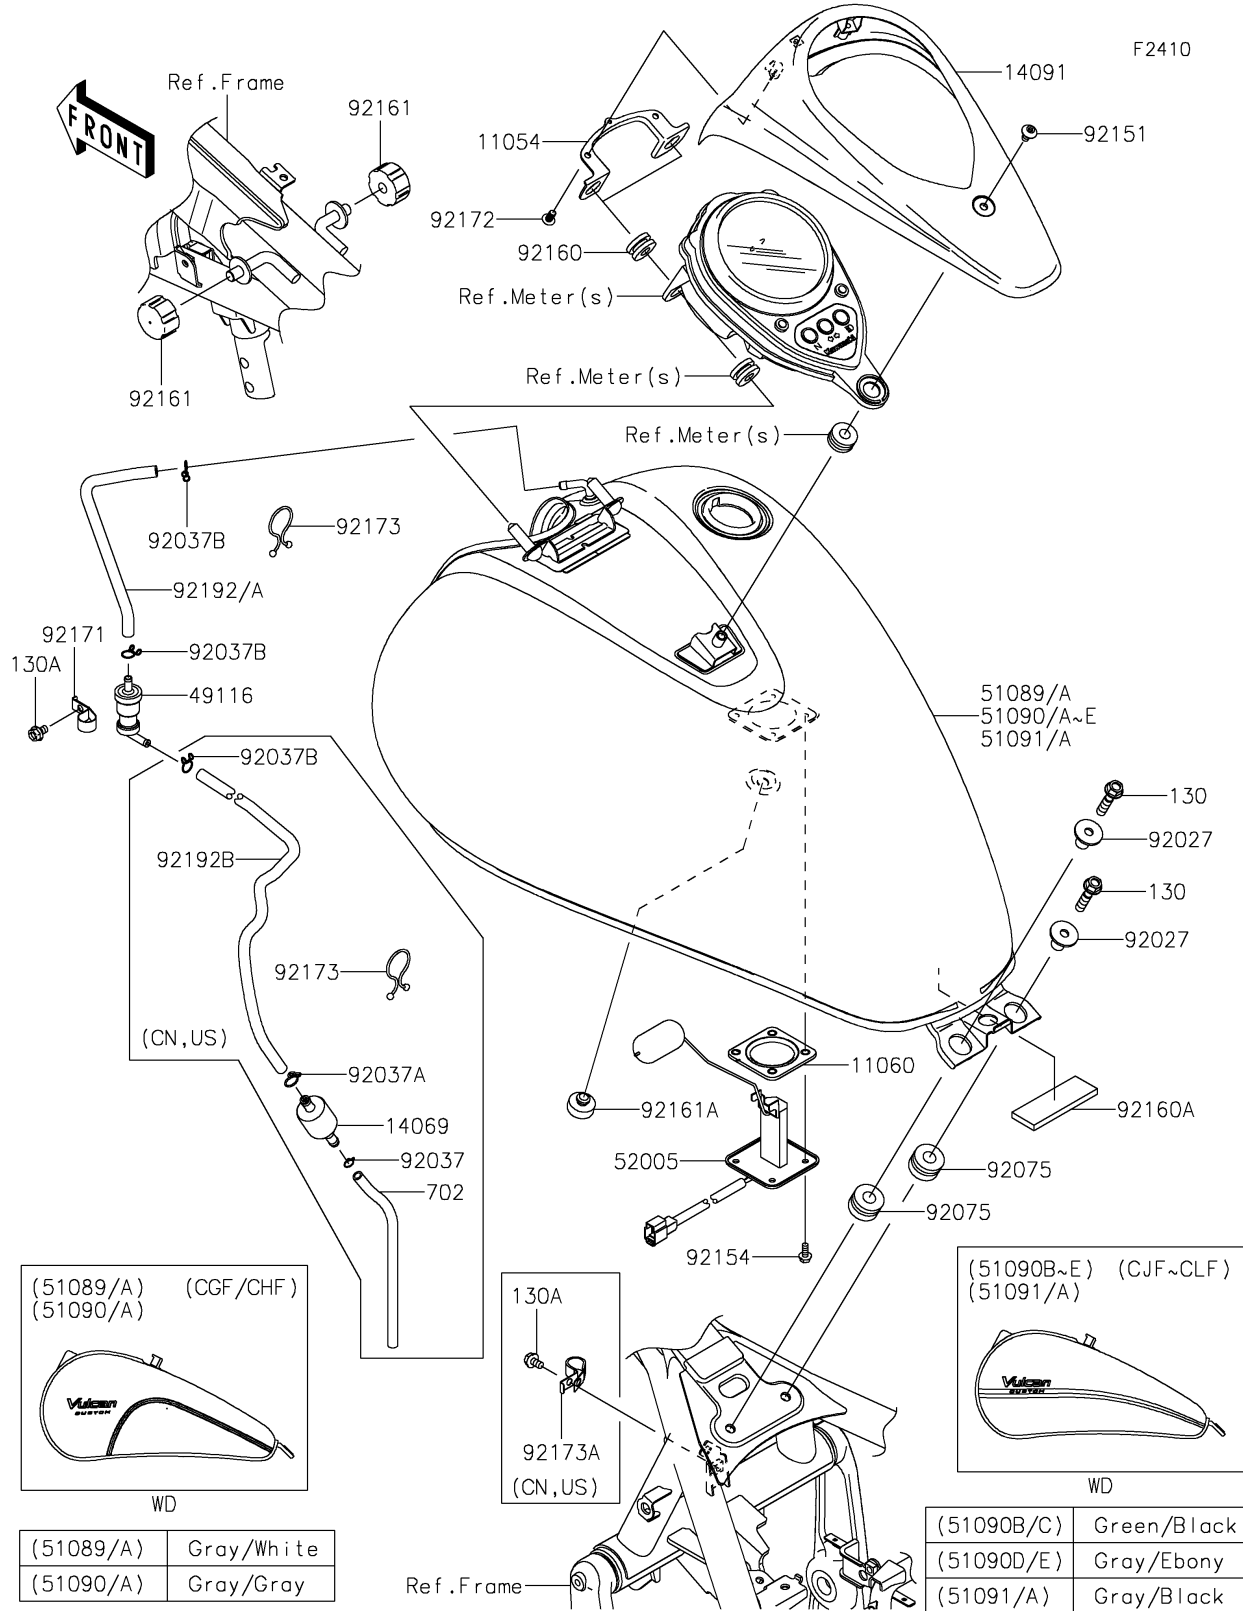

# 2017 Vulcan 900 Custom PARTS DIAGRAM

## Fuel Tank

(51089/A) (CGF/CHF)  
(51090/A)

WD

(51089/A)	Gray/White
(51090/A)	Gray/Gray

130A

92173A  
(CN, US)

(51090B~E) (CJF~CLF)  
(51091/A)

WD

## 2017 Vulcan 900 Custom PARTS LIST

### Fuel Tank

ITEM NAME	PART NUMBER	QUANTITY
BRACKET,METER,FR (Ref # 11054)	11054-0034	1
GASKET,FUEL GAUGE (Ref # 11060)	11060-1952	1
BREATHER,FUEL TANK (Ref # 14069)	14069-1004	1
COVER,METER,EBONY (Ref # 14091)	14091-1730-H8	1
VALVE-ASSY,CHECK (Ref # 49116)	49116-0014	1
TANK-COMP-FUEL,M.M.C.GRAY+GRY (Ref # 51090)	51090-5042-54Z	1
TANK-COMP-FUEL,M.M.C.GRAY+GRY (Ref # 51090A)	51090-5044-54Z	1
GAUGE,FUEL (Ref # 52005)	52005-0718	1
COLLAR,L=19.3 (Ref # 92027)	92027-1780	2
CLAMP,TUBE (Ref # 92037)	92037-010	1
CLAMP,HOSE (Ref # 92037A)	92037-1104	1
CLAMP,TUBE (Ref # 92037B)	92037-147	2
CLAMP,TUBE (Ref # 92037B)	92037-147	3
DAMPER (Ref # 92075)	92075-1736	2
BOLT-FLANGED,8X30 (Ref # 130)	130BA0830	2
BOLT-FLANGED,6X10 (Ref # 130A)	130BB0610	1
BOLT-FLANGED,6X10 (Ref # 130A)	130BB0610	2
TUBE-RUBBER,6X200 (Ref # 702)	702A06200	1
BOLT,SOCKET,6X12 (Ref # 92151)	92151-1940	1
BOLT,FLANGED,5X12 (Ref # 92154)	92154-1856	4
DAMPER (Ref # 92160)	92160-1162	2
DAMPER (Ref # 92160A)	92160-1323	1
DAMPER,FUEL TANK (Ref # 92161)	92161-0293	2
DAMPER (Ref # 92161A)	92161-1065	1
CLAMP (Ref # 92171)	92171-0595	1
SCREW,TAPPING,5X14 (Ref # 92172)	92172-0006	2
CLAMP (Ref # 92173)	92173-0848	1
CLAMP (Ref # 92173)	92173-0848	2
CLAMP (Ref # 92173A)	92173-0925	1