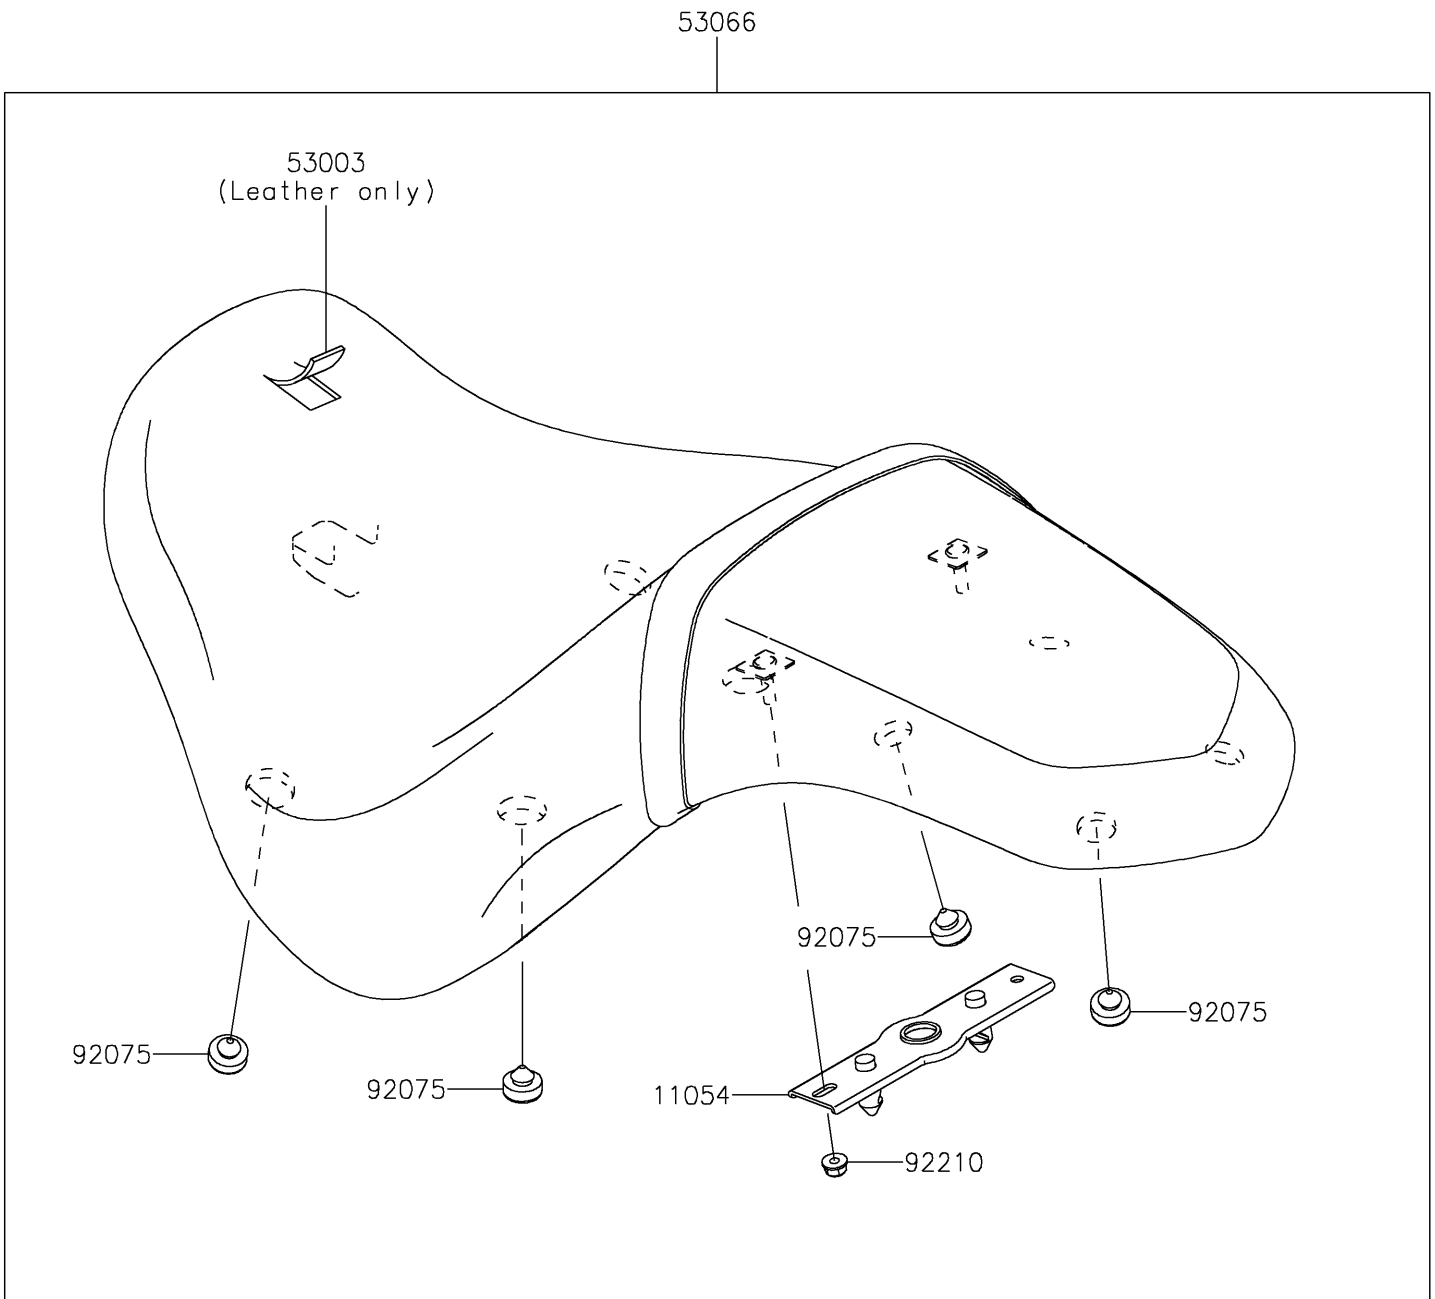

2017 Vulcan 900 Custom PARTS DIAGRAM

Seat

F2510

2017 Vulcan 900 Custom PARTS LIST

Seat

ITEM NAME	PART NUMBER	QUANTITY
BRACKET,SEAT (Ref # 11054)	11054-0417	1
LEATHER,SEAT,BLACK (Ref # 53003)	53003-0183-MA	1
SEAT-ASSY,DUAL,W/BAND,BLACK (Ref # 53066)	53066-0264-MA	1
DAMPER,10X20X8 (Ref # 92075)	92075-1927	8
NUT (Ref # 92210)	92210-0401	2