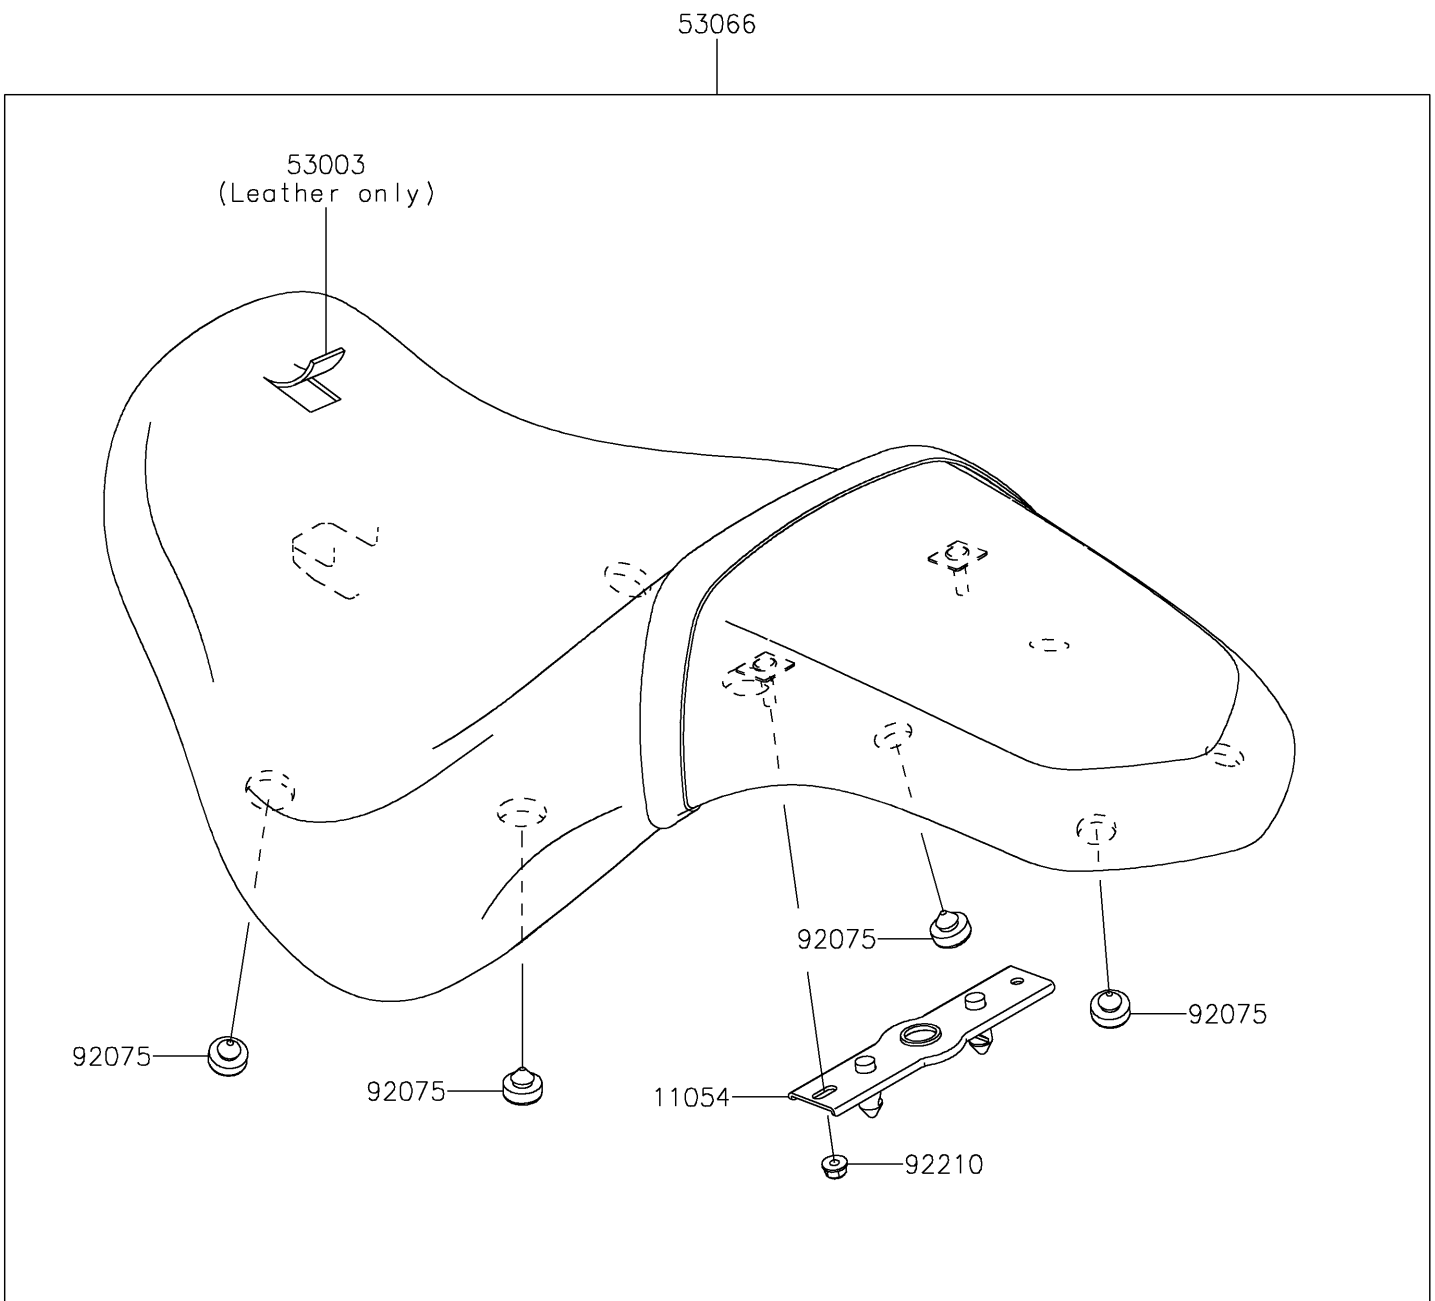

2017 Vulcan 900 Custom PARTS DIAGRAM

Seat

F2510

2017 Vulcan 900 Custom PARTS LIST

Seat

ITEM NAME	PART NUMBER	QUANTITY
BRACKET,SEAT (Ref # 11054)	11054-0417	1
LEATHER,SEAT,BLACK (Ref # 53003)	53003-0183-MA	1
SEAT-ASSY,DUAL,W/BAND,BLACK (Ref # 53066)	53066-0264-MA	1
DAMPER,10X20X8 (Ref # 92075)	92075-1927	8
NUT (Ref # 92210)	92210-0401	2