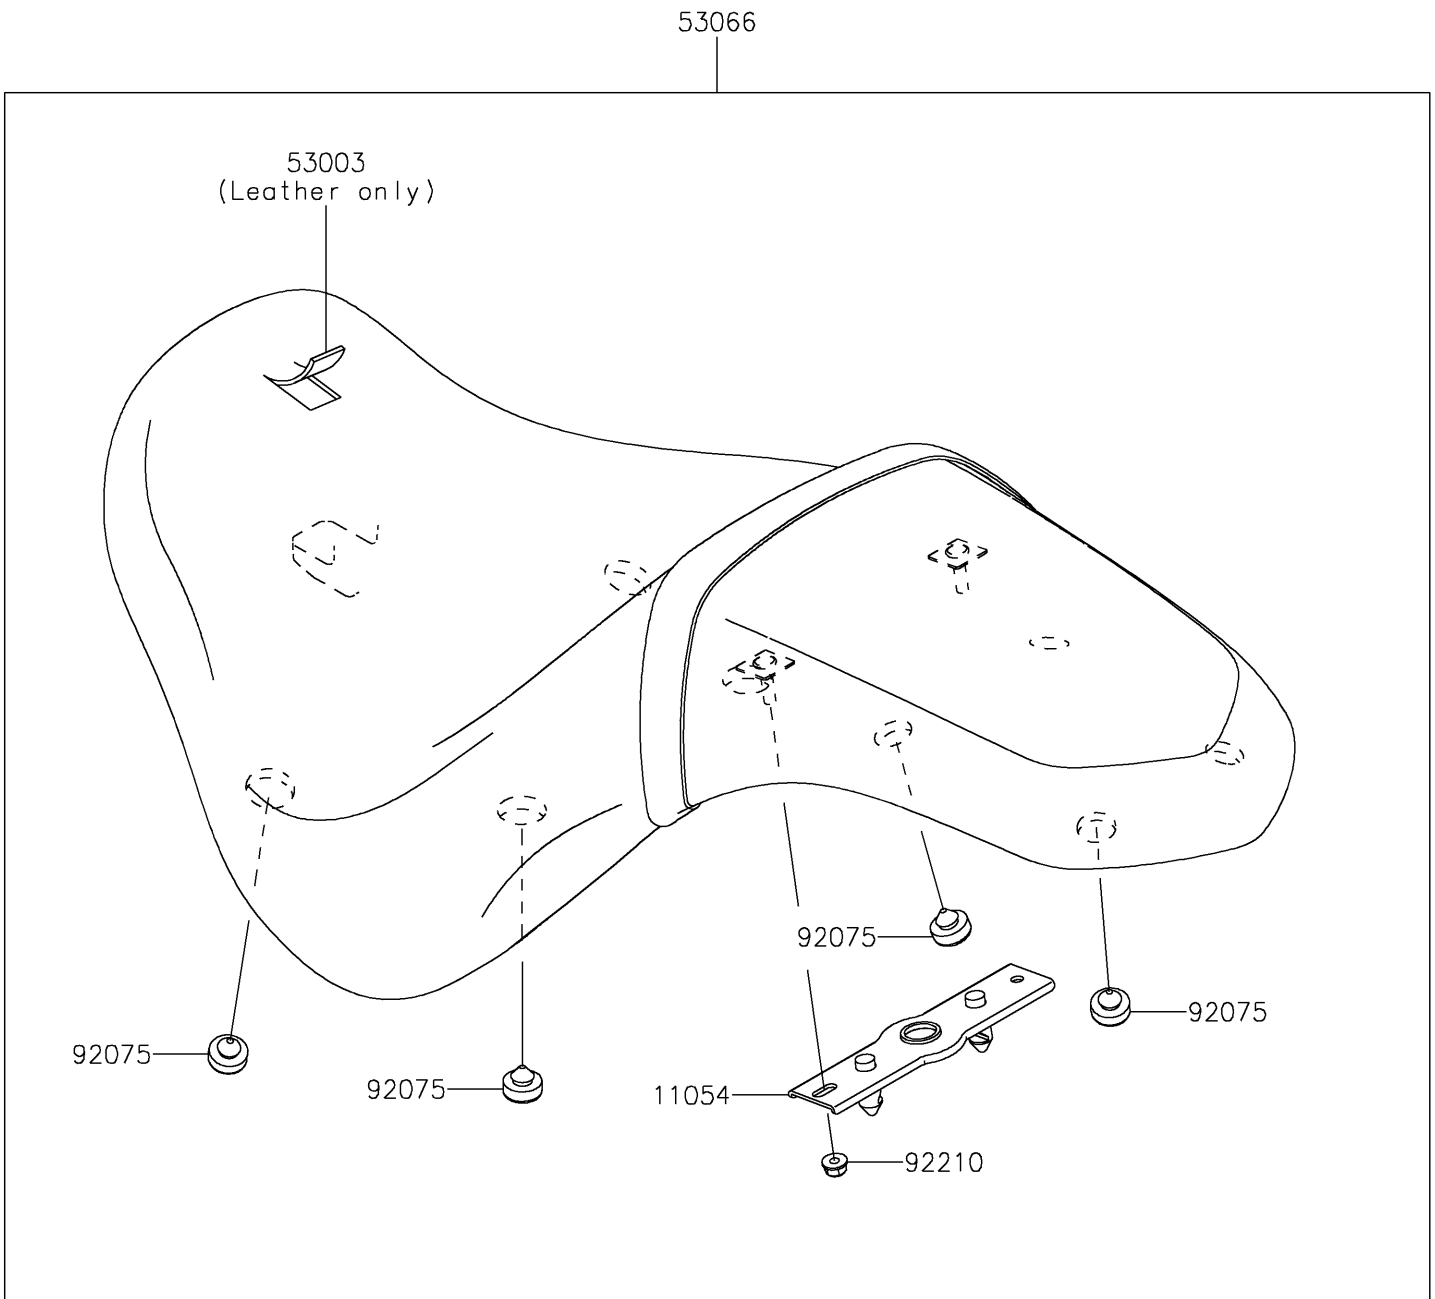

2018 VULCAN® 900 CUSTOM PARTS DIAGRAM

Seat

F2510

2018 VULCAN® 900 CUSTOM PARTS LIST

Seat

ITEM NAME	PART NUMBER	QUANTITY
BRACKET,SEAT (Ref # 11054)	11054-0417	1
LEATHER,SEAT,BLACK (Ref # 53003)	53003-0183-MA	1
SEAT-ASSY,DUAL,W/BAND,BLACK (Ref # 53066)	53066-0264-MA	1
DAMPER,10X20X8 (Ref # 92075)	92075-1927	8
NUT (Ref # 92210)	92210-0401	2