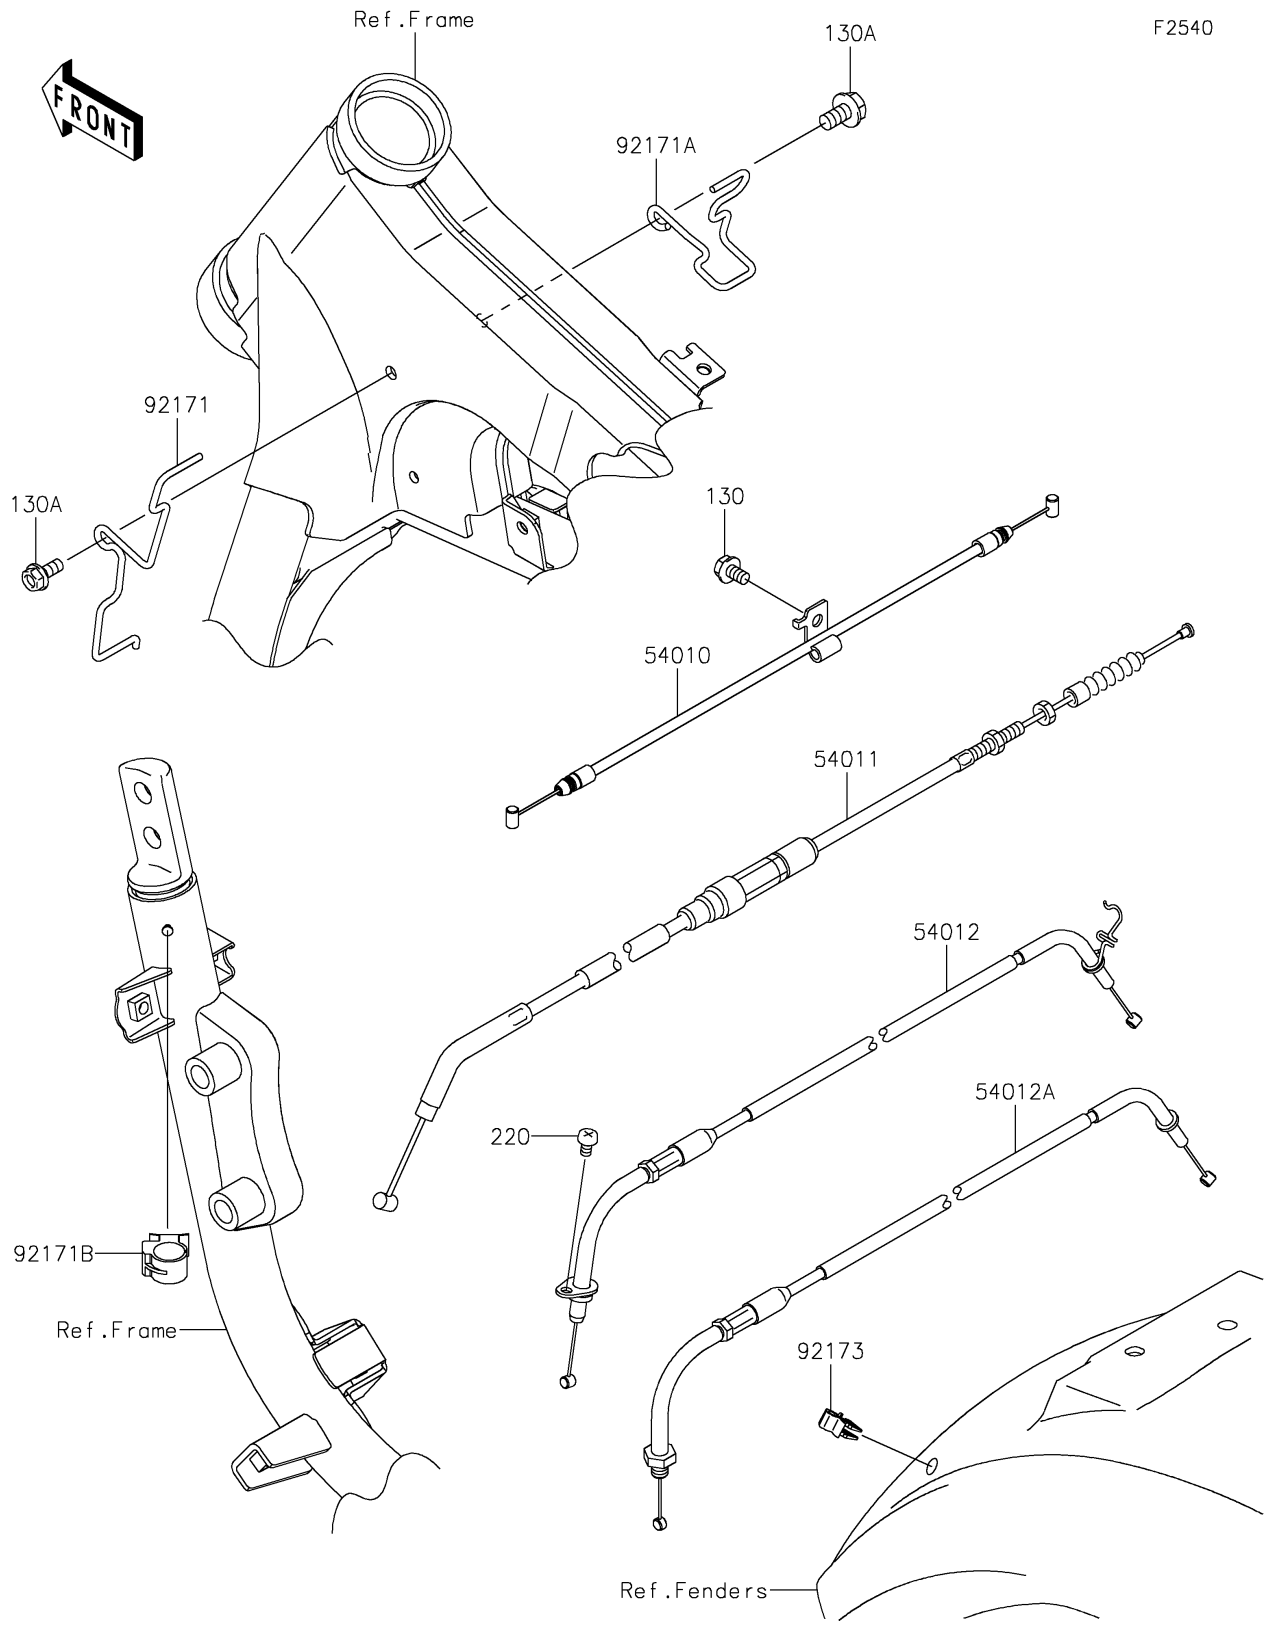

2018 VULCAN® 900 CUSTOM PARTS DIAGRAM

Cables

2018 VULCAN® 900 CUSTOM PARTS LIST

Cables

ITEM NAME	PART NUMBER	QUANTITY
BOLT-FLANGED,6X10 (Ref # 130)	130BB0610	1
BOLT-FLANGED,6X14 (Ref # 130A)	130BB0614	2
SCREW-PAN-CROS,5X8 (Ref # 220)	220AB0508	1
CABLE,SEAT LOCK (Ref # 54010)	54010-0065	1
CABLE-CLUTCH (Ref # 54011)	54011-0069	1
CABLE-THROTTLE,OPENING (Ref # 54012)	54012-0180	1
CABLE-THROTTLE,CLOSING (Ref # 54012A)	54012-0181	1
CLAMP,FR,LH (Ref # 92171)	92171-0597	1
CLAMP,FR,RH (Ref # 92171A)	92171-0605	1
CLAMP,15MM DIA. (Ref # 92171B)	92171-1424	1
CLAMP (Ref # 92173)	92173-1133	1