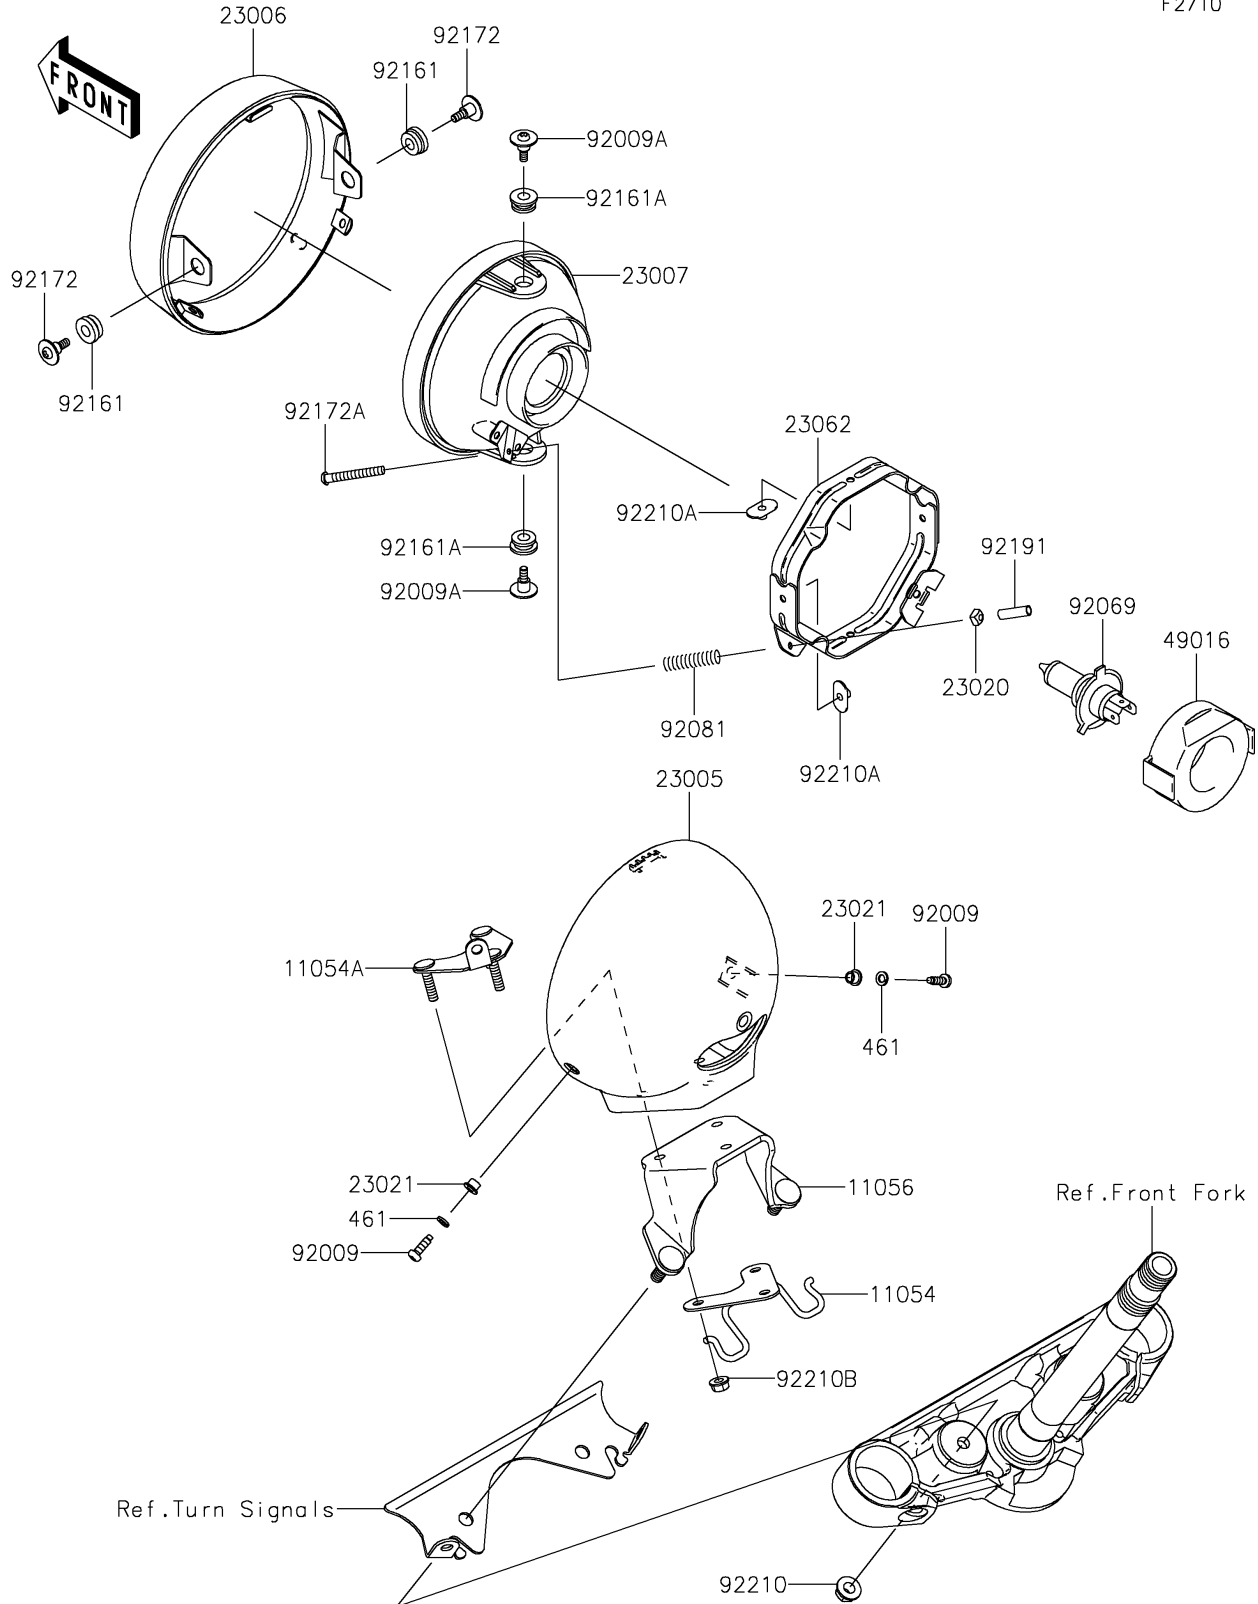

2016 Vulcan 900 Custom PARTS DIAGRAM

Headlight(s)

F2710

2016 Vulcan 900 Custom PARTS LIST

Headlight(s)

ITEM NAME	PART NUMBER	QUANTITY
BRACKET,SIGNAL LAMP HARNESS (Ref # 11054)	11054-1173	1
BRACKET,HEAD LAMP (Ref # 11054A)	11054-1391	1
BRACKET,HEAD LAMP (Ref # 11056)	11056-0045	1
BODY-COMP-HEAD LAMP,EBONY (Ref # 23005)	23005-0036-H8	1
RIM-LAMP (Ref # 23006)	23006-0013	1
LENS-COMP,HEAD LAMP (Ref # 23007)	23007-0081	1
NUT,4MM,FOCUS ADJUST (Ref # 23020)	23020-018	2
WASHER (Ref # 23021)	23021-010	2
BRACKET-COMP,HEAD LAMP (Ref # 23062)	23062-0048	1
WASHER-SPRING,5MM (Ref # 461)	461S0500	2
COVER-SEAL,HEAD LAMP SOCKET (Ref # 49016)	49016-1210	1
SCREW,5MM (Ref # 92009)	92009-1947	2
SCREW,5MM (Ref # 92009A)	92009-1956	2
BULB,12V 60/55W,H4 (Ref # 92069)	92069-0050	1
SPRING,FOCUS ADJUSTING (Ref # 92081)	92081-1701	2
DAMPER (Ref # 92161)	92161-1187	2
DAMPER (Ref # 92161A)	92161-1188	2
SCREW (Ref # 92172)	92172-0293	2
SCREW,FOCUS ADJUST,4X55 (Ref # 92172A)	92172-0294	2
TUBE,3.5X5.5X19 (Ref # 92191)	92191-1217	2
NUT,FLANGED,8MM (Ref # 92210)	92210-0004	2
NUT,5MM (Ref # 92210A)	92210-0364	4
NUT,FLANGED,6MM (Ref # 92210B)	92210-0368	3