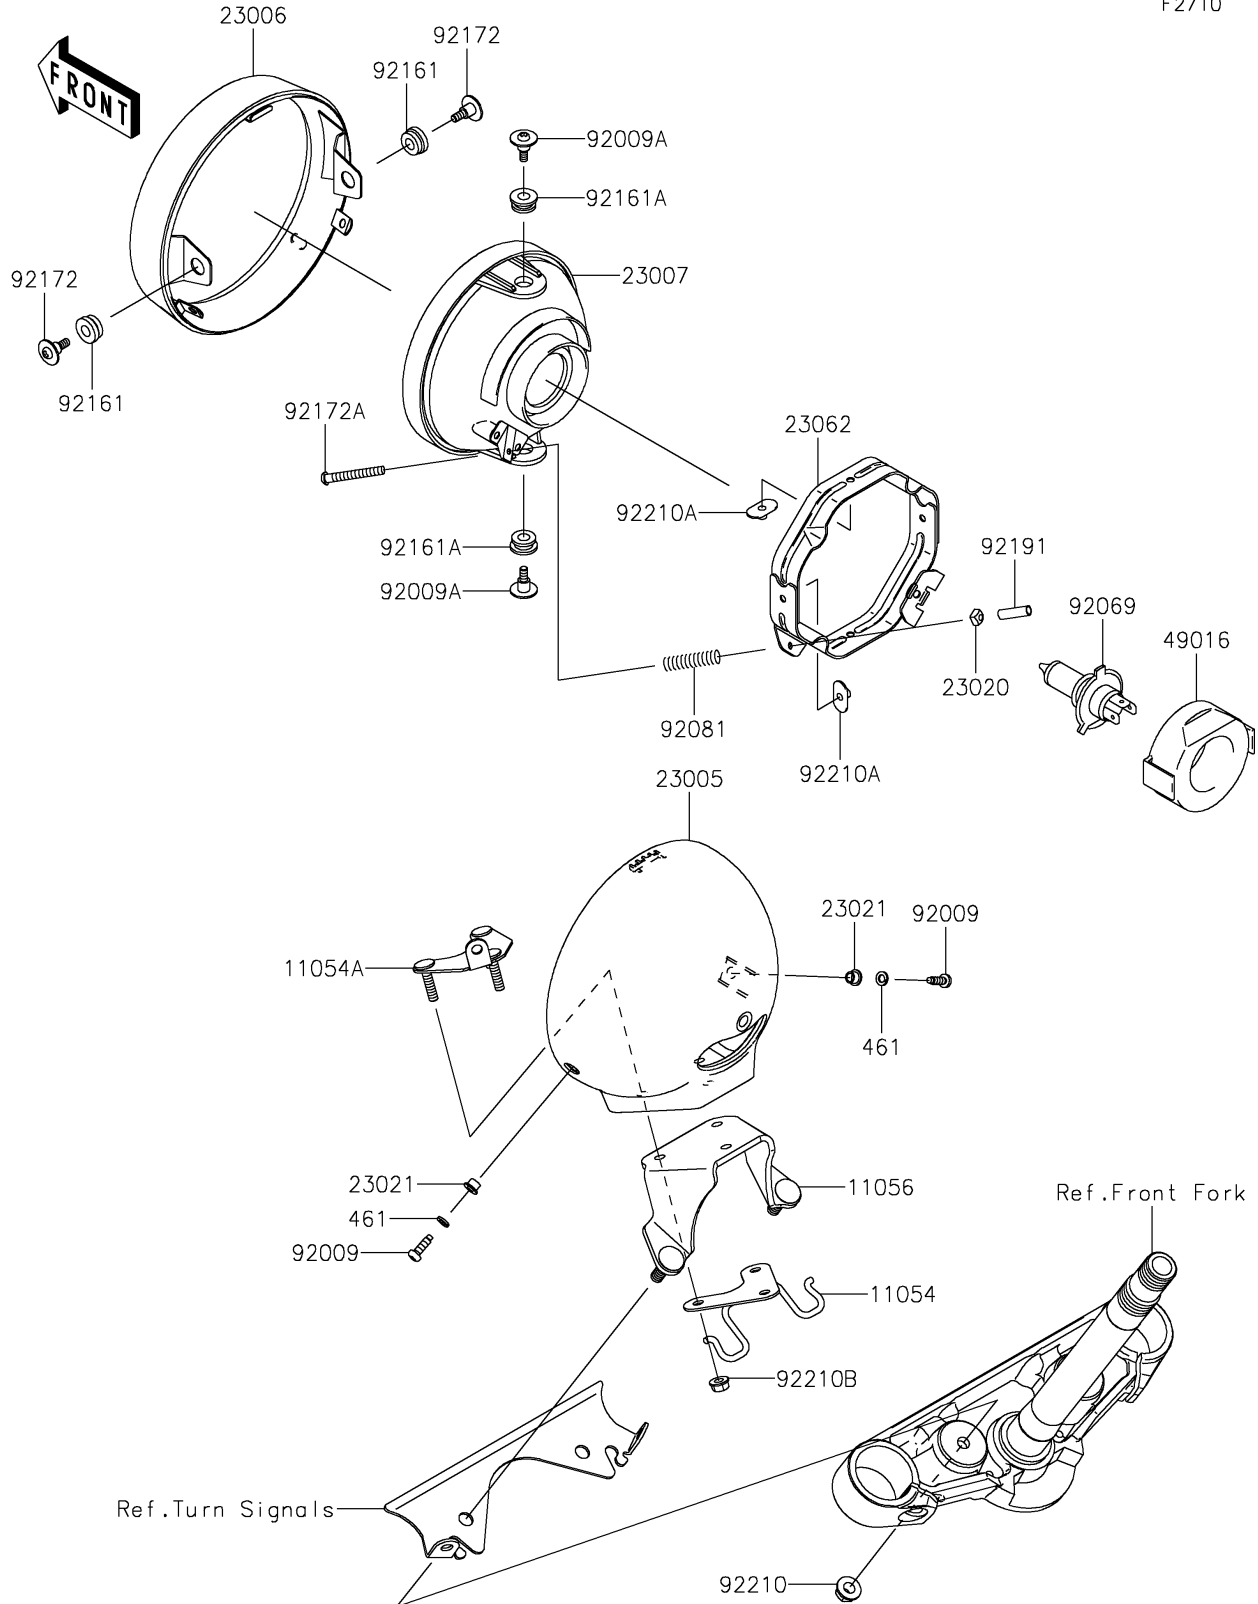

2017 Vulcan 900 Custom PARTS DIAGRAM

Headlight(s)

F2710

2017 Vulcan 900 Custom PARTS LIST

Headlight(s)

ITEM NAME	PART NUMBER	QUANTITY
BRACKET,SIGNAL LAMP HARNESS (Ref # 11054)	11054-1173	1
BRACKET,HEAD LAMP (Ref # 11054A)	11054-1391	1
BRACKET,HEAD LAMP (Ref # 11056)	11056-0045	1
BODY-COMP-HEAD LAMP,EBONY (Ref # 23005)	23005-0036-H8	1
RIM-LAMP (Ref # 23006)	23006-0013	1
LENS-COMP,HEAD LAMP (Ref # 23007)	23007-0081	1
NUT,4MM,FOCUS ADJUST (Ref # 23020)	23020-018	2
WASHER (Ref # 23021)	23021-010	2
BRACKET-COMP,HEAD LAMP (Ref # 23062)	23062-0048	1
WASHER-SPRING,5MM (Ref # 461)	461S0500	2
COVER-SEAL,HEAD LAMP SOCKET (Ref # 49016)	49016-1210	1
SCREW,5MM (Ref # 92009)	92009-1947	2
SCREW,5MM (Ref # 92009A)	92009-1956	2
BULB,12V 60/55W,H4 (Ref # 92069)	92069-0050	1
SPRING,FOCUS ADJUSTING (Ref # 92081)	92081-1701	2
DAMPER (Ref # 92161)	92161-1187	2
DAMPER (Ref # 92161A)	92161-1188	2
SCREW (Ref # 92172)	92172-0293	2
SCREW,FOCUS ADJUST,4X55 (Ref # 92172A)	92172-0294	2
TUBE,3.5X5.5X19 (Ref # 92191)	92191-1217	2
NUT,FLANGED,8MM (Ref # 92210)	92210-0004	2
NUT,5MM (Ref # 92210A)	92210-0364	4
NUT,FLANGED,6MM (Ref # 92210B)	92210-0368	3