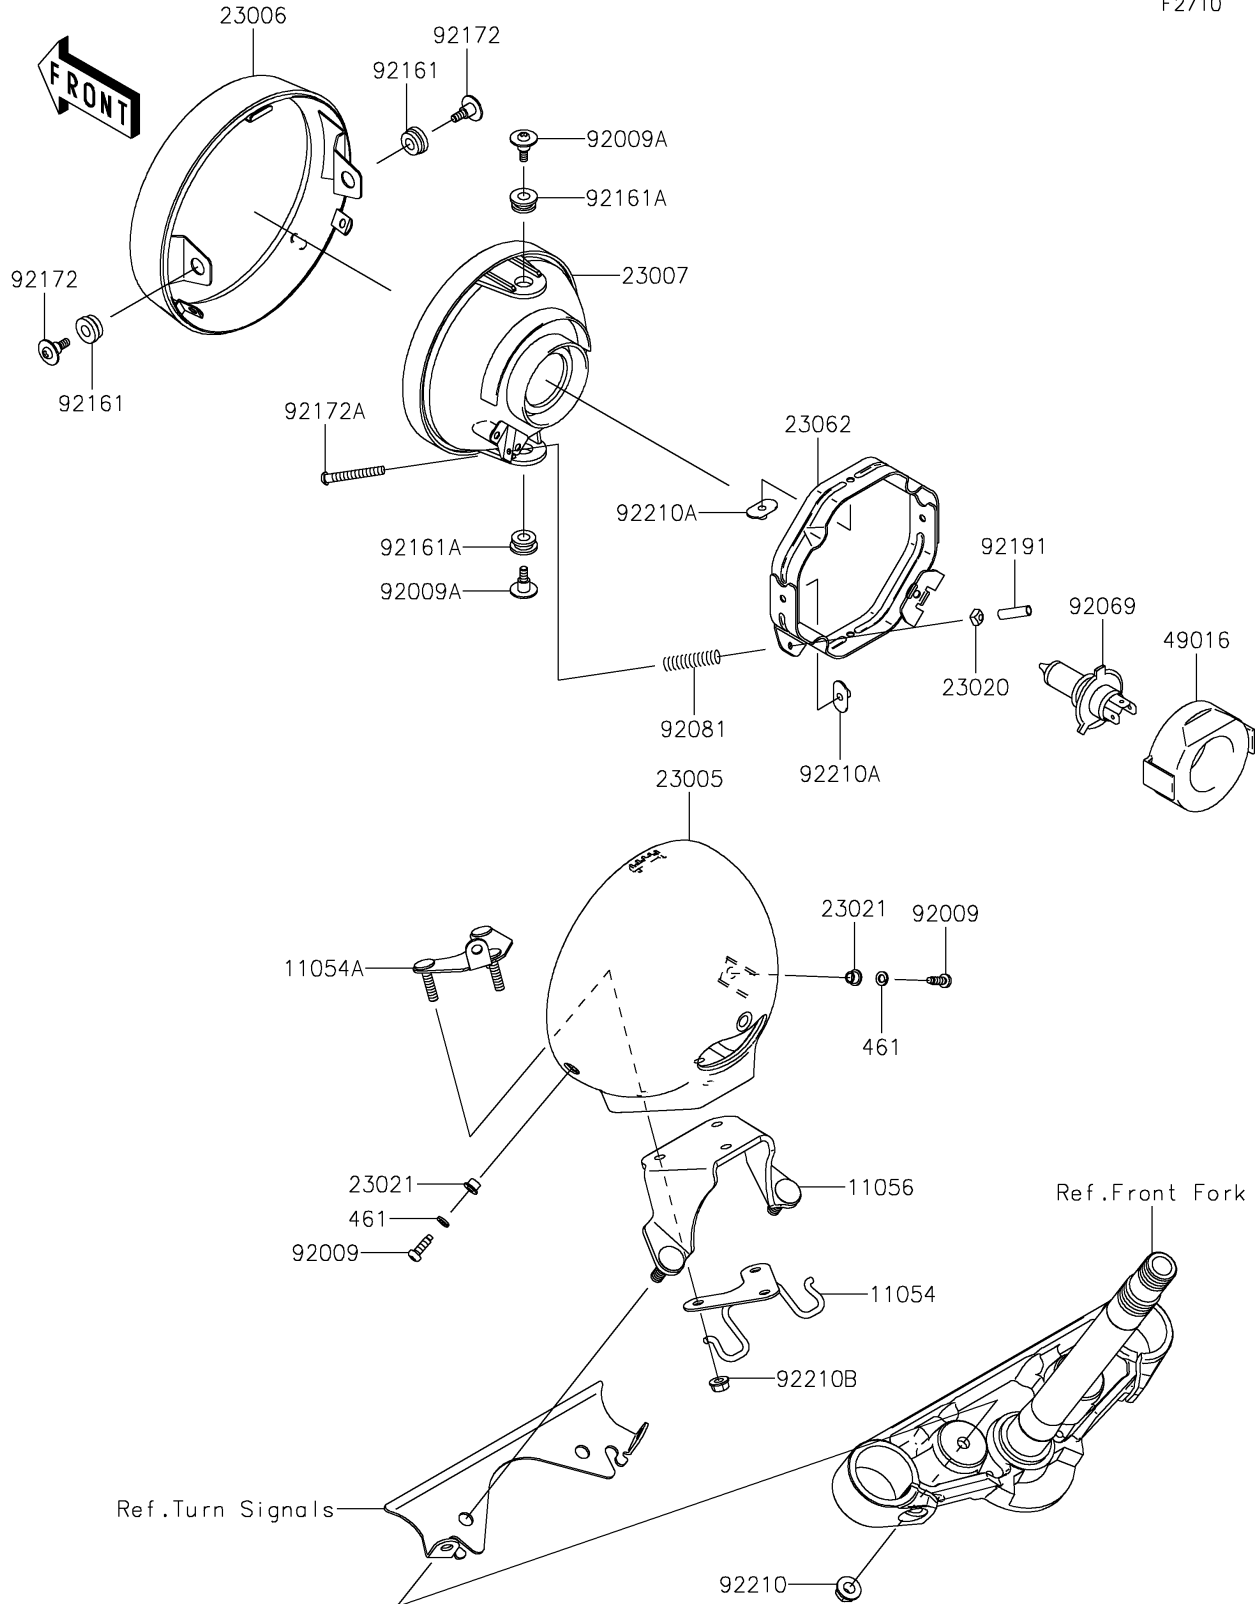

2018 VULCAN® 900 CUSTOM PARTS DIAGRAM

Headlight(s)

F2710

2018 VULCAN® 900 CUSTOM PARTS LIST

Headlight(s)

ITEM NAME	PART NUMBER	QUANTITY
BRACKET,SIGNAL LAMP HARNESS (Ref # 11054)	11054-1173	1
BRACKET,HEAD LAMP (Ref # 11054A)	11054-1391	1
BRACKET,HEAD LAMP (Ref # 11056)	11056-0045	1
BODY-COMP-HEAD LAMP,EBONY (Ref # 23005)	23005-0036-H8	1
RIM-LAMP (Ref # 23006)	23006-0013	1
LENS-COMP,HEAD LAMP (Ref # 23007)	23007-0081	1
NUT,4MM,FOCUS ADJUST (Ref # 23020)	23020-018	2
WASHER (Ref # 23021)	23021-010	2
BRACKET-COMP,HEAD LAMP (Ref # 23062)	23062-0048	1
WASHER-SPRING,5MM (Ref # 461)	461S0500	2
COVER-SEAL,HEAD LAMP SOCKET (Ref # 49016)	49016-1210	1
SCREW,5MM (Ref # 92009)	92009-1947	2
SCREW,5MM (Ref # 92009A)	92009-1956	2
BULB,12V 60/55W,H4 (Ref # 92069)	92069-0050	1
SPRING,FOCUS ADJUSTING (Ref # 92081)	92081-1701	2
DAMPER (Ref # 92161)	92161-1187	2
DAMPER (Ref # 92161A)	92161-1188	2
SCREW (Ref # 92172)	92172-0293	2
SCREW,FOCUS ADJUST,4X55 (Ref # 92172A)	92172-0294	2
TUBE,3.5X5.5X19 (Ref # 92191)	92191-1217	2
NUT,FLANGED,8MM (Ref # 92210)	92210-0004	2
NUT,5MM (Ref # 92210A)	92210-0364	4
NUT,FLANGED,6MM (Ref # 92210B)	92210-0368	3