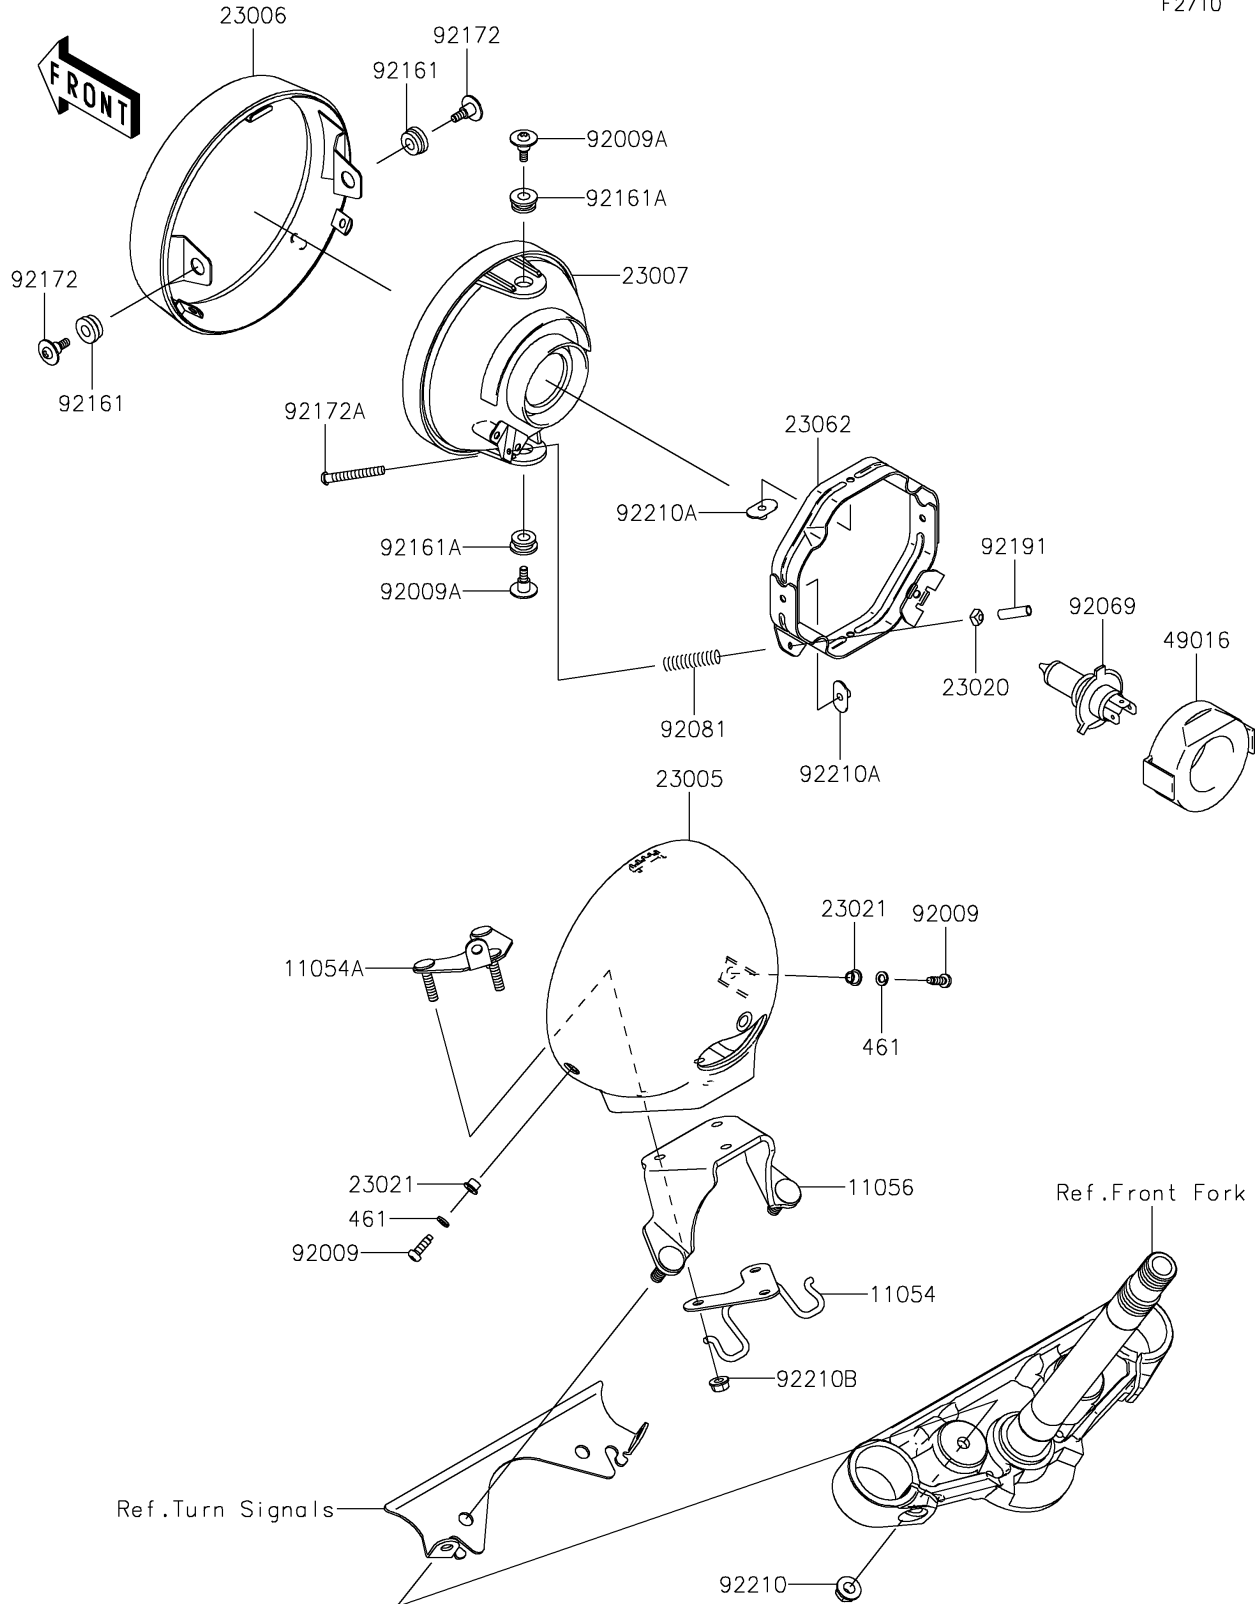

2020 VULCAN® 900 CUSTOM PARTS DIAGRAM

Headlight(s)

F2710

2020 VULCAN® 900 CUSTOM PARTS LIST

Headlight(s)

ITEM NAME	PART NUMBER	QUANTITY
BRACKET,SIGNAL LAMP HARNESS (Ref # 11054)	11054-1173	1
BRACKET,HEAD LAMP (Ref # 11054A)	11054-1391	1
BRACKET,HEAD LAMP (Ref # 11056)	11056-0045	1
BODY-COMP-HEAD LAMP,EBONY (Ref # 23005)	23005-0036-H8	1
RIM-LAMP (Ref # 23006)	23006-0013	1
LENS-COMP,HEAD LAMP (Ref # 23007)	23007-0081	1
NUT,4MM,FOCUS ADJUST (Ref # 23020)	23020-018	2
WASHER (Ref # 23021)	23021-010	2
BRACKET-COMP,HEAD LAMP (Ref # 23062)	23062-0048	1
WASHER-SPRING,5MM (Ref # 461)	461S0500	2
COVER-SEAL,HEAD LAMP SOCKET (Ref # 49016)	49016-1210	1
SCREW,5MM (Ref # 92009)	92009-1947	2
SCREW,5MM (Ref # 92009A)	92009-1956	2
BULB,12V 60/55W,H4 (Ref # 92069)	92069-0050	1
SPRING,FOCUS ADJUSTING (Ref # 92081)	92081-1701	2
DAMPER (Ref # 92161)	92161-1187	2
DAMPER (Ref # 92161A)	92161-1188	2
SCREW (Ref # 92172)	92172-0293	2
SCREW,FOCUS ADJUST,4X55 (Ref # 92172A)	92172-0294	2
TUBE,3.5X5.5X19 (Ref # 92191)	92191-1217	2
NUT,FLANGED,8MM (Ref # 92210)	92210-0004	2
NUT,5MM (Ref # 92210A)	92210-0364	4
NUT,FLANGED,6MM (Ref # 92210B)	92210-0368	3