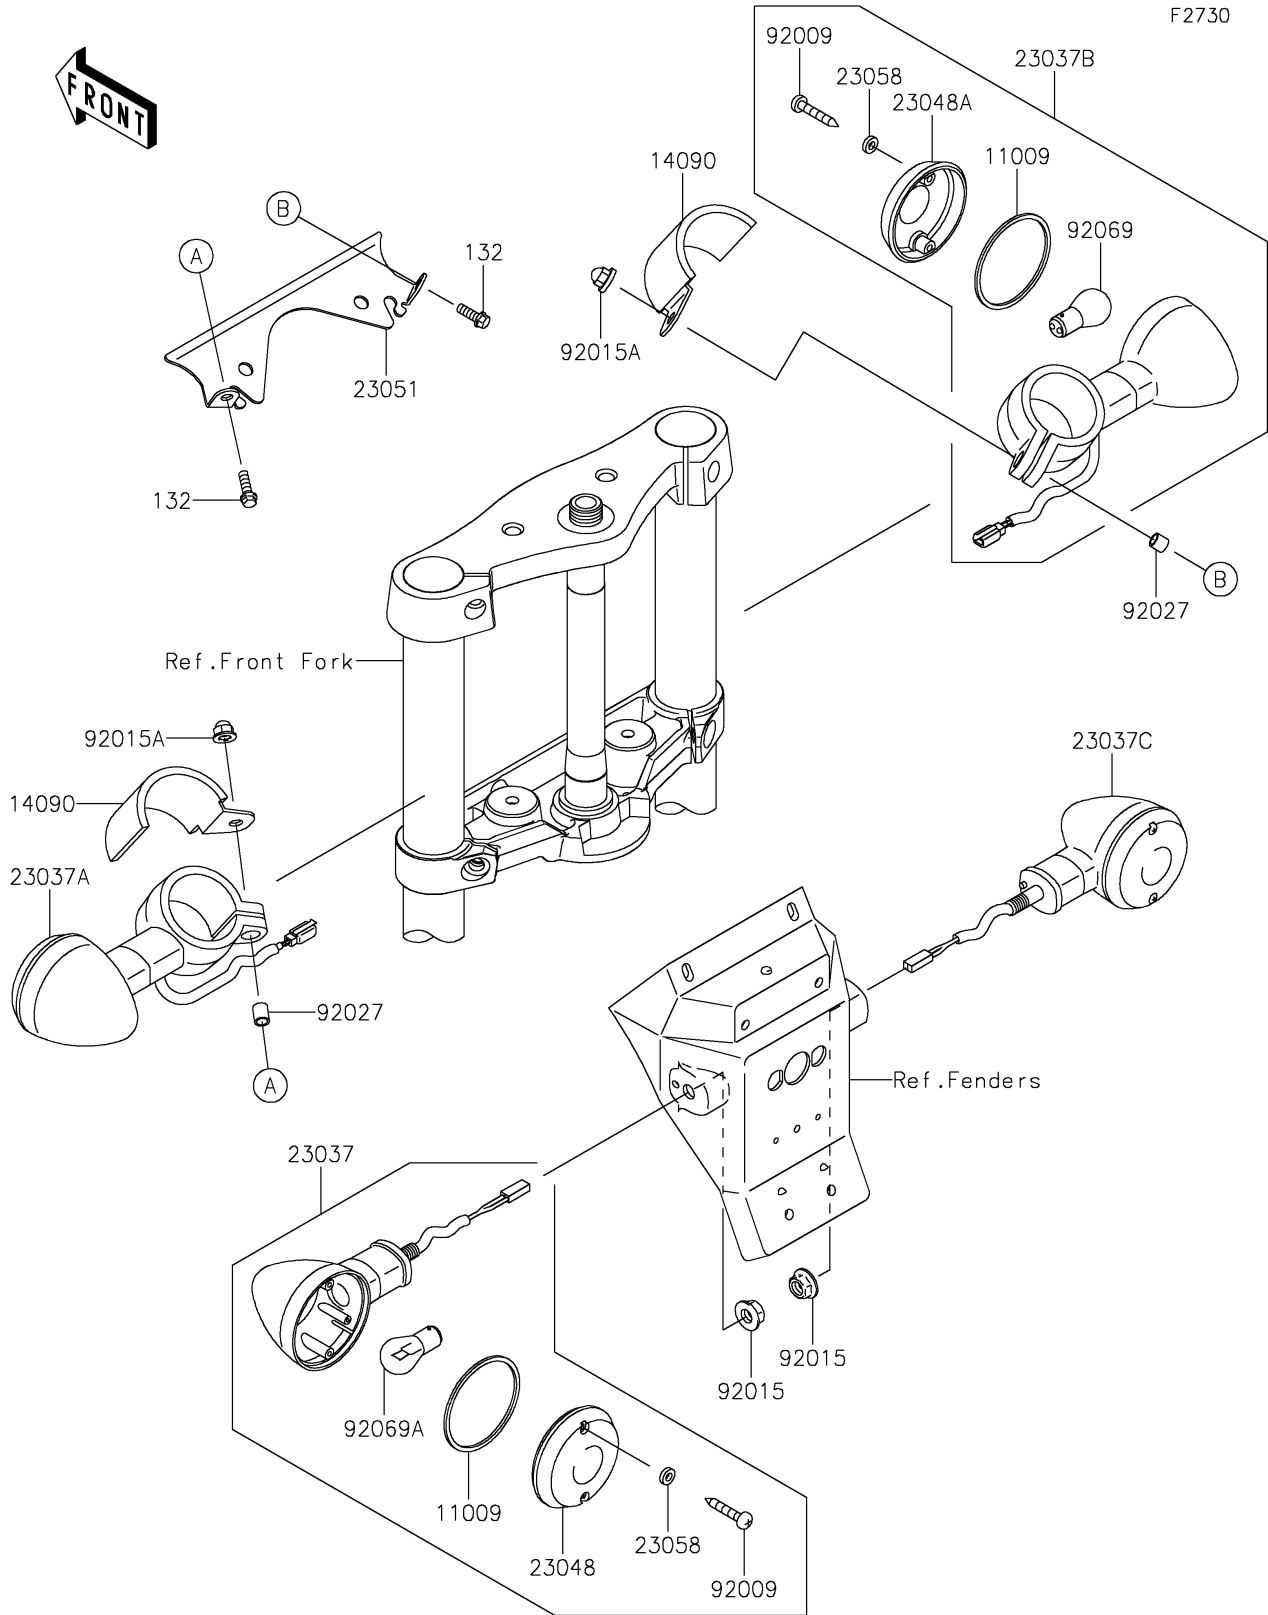

2017 Vulcan 900 Custom PARTS DIAGRAM

Turn Signals

2017 Vulcan 900 Custom PARTS LIST

Turn Signals

ITEM NAME	PART NUMBER	QUANTITY
GASKET,SIGNAL LAMP (Ref # 11009)	11009-1413	4
BOLT-FLANGED-SMALL,6X20 (Ref # 132)	132E0620	2
COVER,SIGNAL LAMP (Ref # 14090)	14090-1578	2
LAMP-ASSY-SIGNAL,RR,LH (Ref # 23037)	23037-0095	1
LAMP-ASSY-SIGNAL,FR,LH (Ref # 23037A)	23037-0096	1
LAMP-ASSY-SIGNAL,FR,RH (Ref # 23037B)	23037-0097	1
LAMP-ASSY-SIGNAL,RR,RH (Ref # 23037C)	23037-0104	1
LENS-SIGNAL LAMP,RR (Ref # 23048)	23048-1065	2
LENS-SIGNAL LAMP,FR (Ref # 23048A)	23048-1066	2
BRACKET-SIGNAL LAMP (Ref # 23051)	23051-0030	1
WASHER,PLAIN,4MM (Ref # 23058)	23058-002	8
SCREW,TAPPING,4X25 (Ref # 92009)	92009-1637	8
NUT,10MM (Ref # 92015)	92015-1356	2
NUT,CAP,6MM (Ref # 92015A)	92015-1385	2
COLLAR,6.8X10X12 (Ref # 92027)	92027-162	2
BULB,12V 21/5W (Ref # 92069)	92069-063	2
BULB,12V 21W (Ref # 92069A)		2