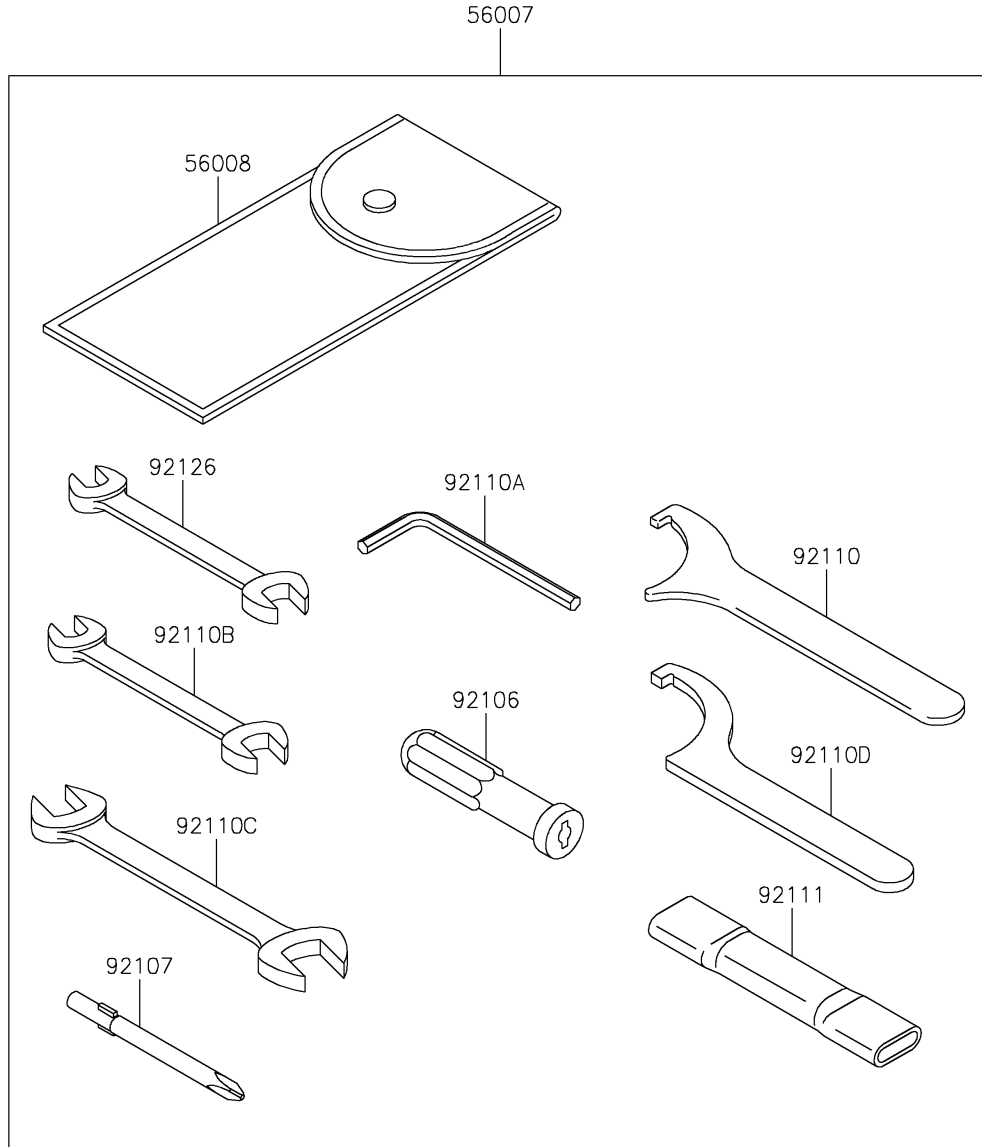

# 2018 VULCAN® 900 CUSTOM PARTS DIAGRAM

Owner's Tools

F2810

## 2018 VULCAN® 900 CUSTOM PARTS LIST

### Owner's Tools

ITEM NAME	PART NUMBER	QUANTITY
TOOL-KIT (Ref # 56007)	56007-0095	1
BAG,TOOL (Ref # 56008)	56008-1075	1
GASKET-LIQUID,TB1211,WHITE (Ref # 56019)	56019-120	1
GASKET-LIQUID,TB1211F,CLEAR (Ref # 92104)	92104-0004	1
GASKET-LIQUID,TB1216B,BLACK (Ref # 92104A)	92104-1064	1
GRIP-SCREW DRIVER (Ref # 92106)	92106-1001	1
TOOL-DRIVER,#3PHILLIPS (Ref # 92107)	92107-005	1
TOOL-WRENCH,HOOK (Ref # 92110)	92110-0018	1
TOOL-WRENCH,ALLEN,5MM (Ref # 92110A)	92110-1015	1
TOOL-WRENCH,OPEN END,10X12 (Ref # 92110B)	92110-1152	1
TOOL-WRENCH,OPEN END,14X17 (Ref # 92110C)	92110-1153	1
TOOL-WRENCH,HOOK (Ref # 92110D)	92110-1173	1
TOOL-BAR,BOX END WRENCH (Ref # 92111)	92111-0002	1
TOOL-WRENCH,OPEN END,8X10 (Ref # 92126)	92126-004	1