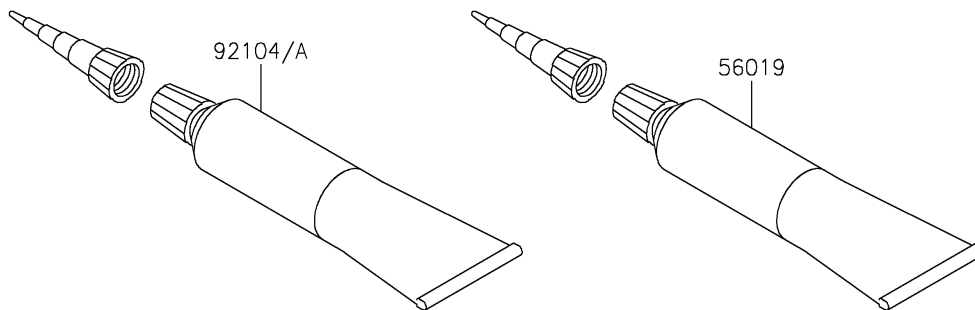

# 2018 VULCAN® 900 CUSTOM PARTS DIAGRAM

Owner's Tools

F2810

## 2018 VULCAN® 900 CUSTOM PARTS LIST

### Owner's Tools

ITEM NAME	PART NUMBER	QUANTITY
TOOL-KIT (Ref # 56007)	56007-0095	1
BAG,TOOL (Ref # 56008)	56008-1075	1
GASKET-LIQUID,TB1211,WHITE (Ref # 56019)	56019-120	1
GASKET-LIQUID,TB1211F,CLEAR (Ref # 92104)	92104-0004	1
GASKET-LIQUID,TB1216B,BLACK (Ref # 92104A)	92104-1064	1
GRIP-SCREW DRIVER (Ref # 92106)	92106-1001	1
TOOL-DRIVER,#3PHILLIPS (Ref # 92107)	92107-005	1
TOOL-WRENCH,HOOK (Ref # 92110)	92110-0018	1
TOOL-WRENCH,ALLEN,5MM (Ref # 92110A)	92110-1015	1
TOOL-WRENCH,OPEN END,10X12 (Ref # 92110B)	92110-1152	1
TOOL-WRENCH,OPEN END,14X17 (Ref # 92110C)	92110-1153	1
TOOL-WRENCH,HOOK (Ref # 92110D)	92110-1173	1
TOOL-BAR,BOX END WRENCH (Ref # 92111)	92111-0002	1
TOOL-WRENCH,OPEN END,8X10 (Ref # 92126)	92126-004	1