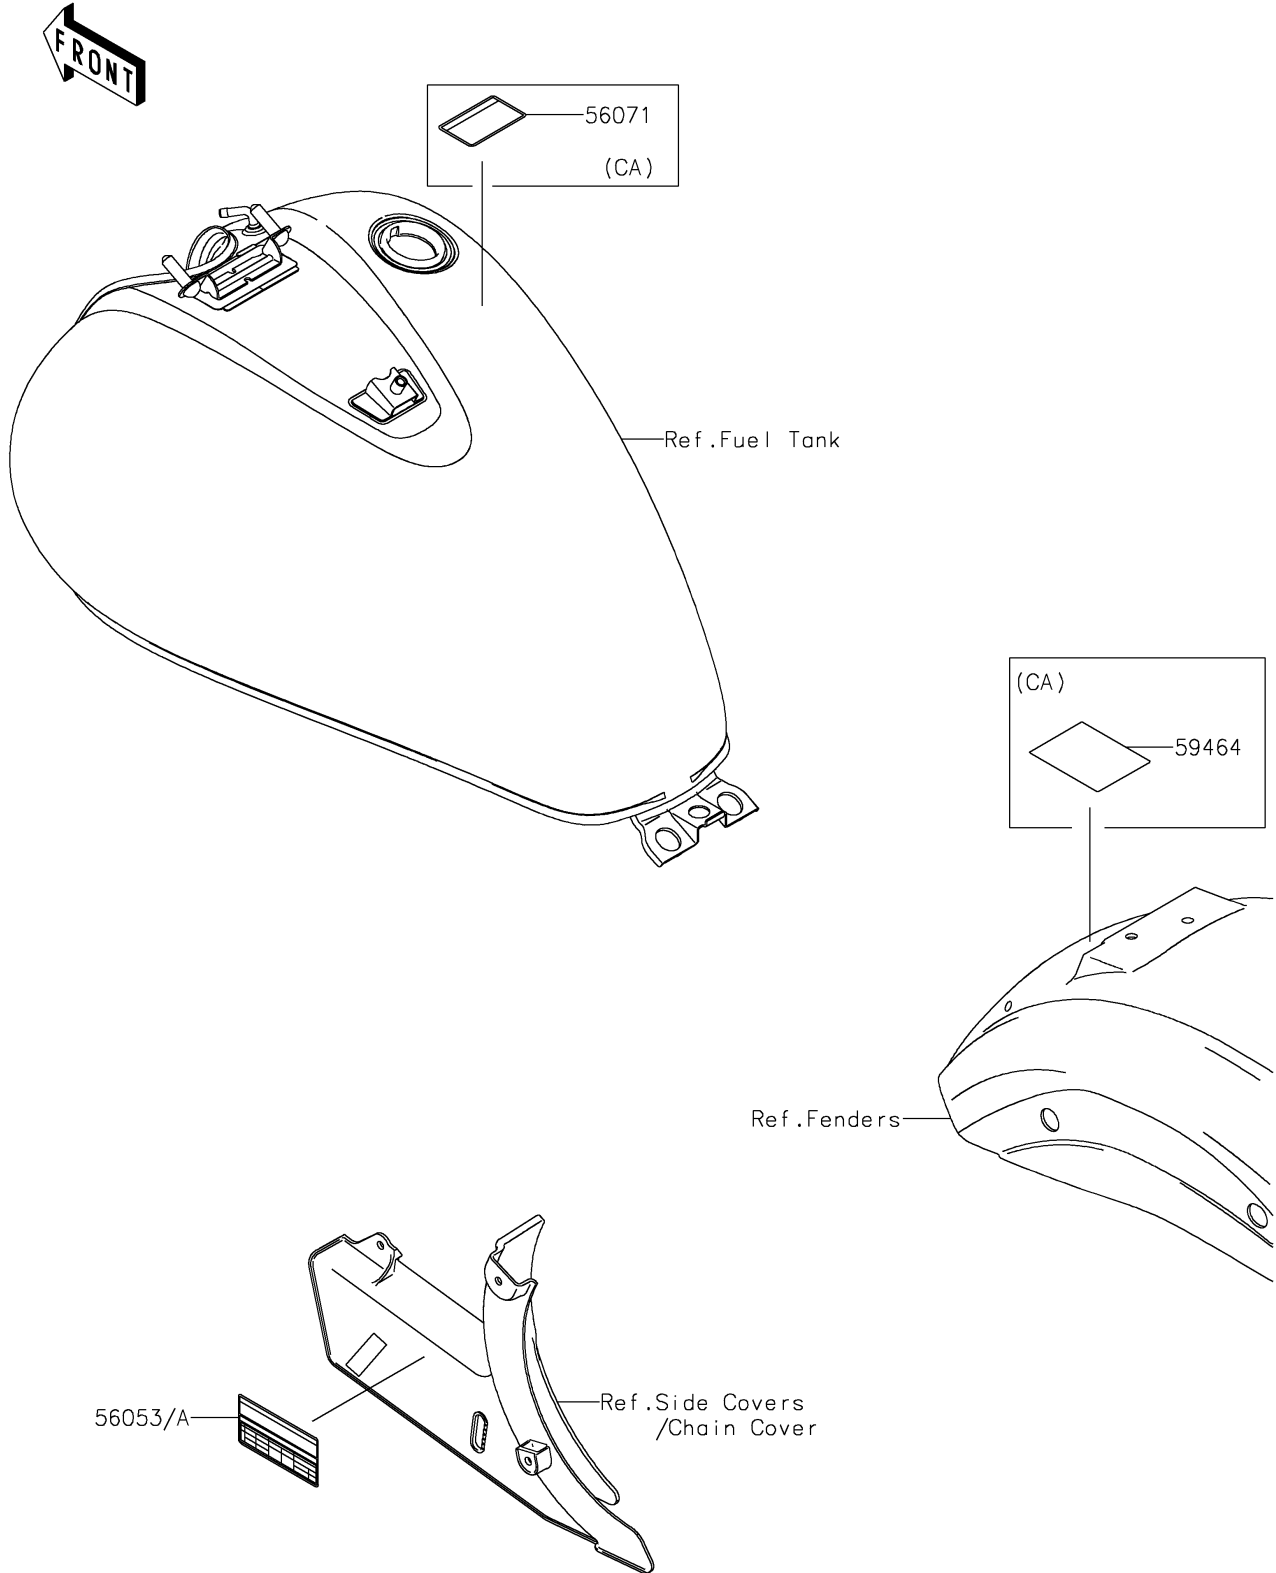

2017 Vulcan 900 Custom PARTS DIAGRAM

Labels

F2860

2017 Vulcan 900 Custom PARTS LIST

Labels

ITEM NAME	PART NUMBER	QUANTITY
LABEL-SPECIFICATION,TIRE&LOAD (Ref # 56053)	56053-1108	1
LABEL-SPECIFICATION,TIRE&LOAD (Ref # 56053A)	56053-1194	1
LABEL-WARNING,EVAPO (Ref # 56071)	56071-0158	1
LABEL-CERTIFICATION,EVAPO ROUT (Ref # 59464)	59464-0684	1