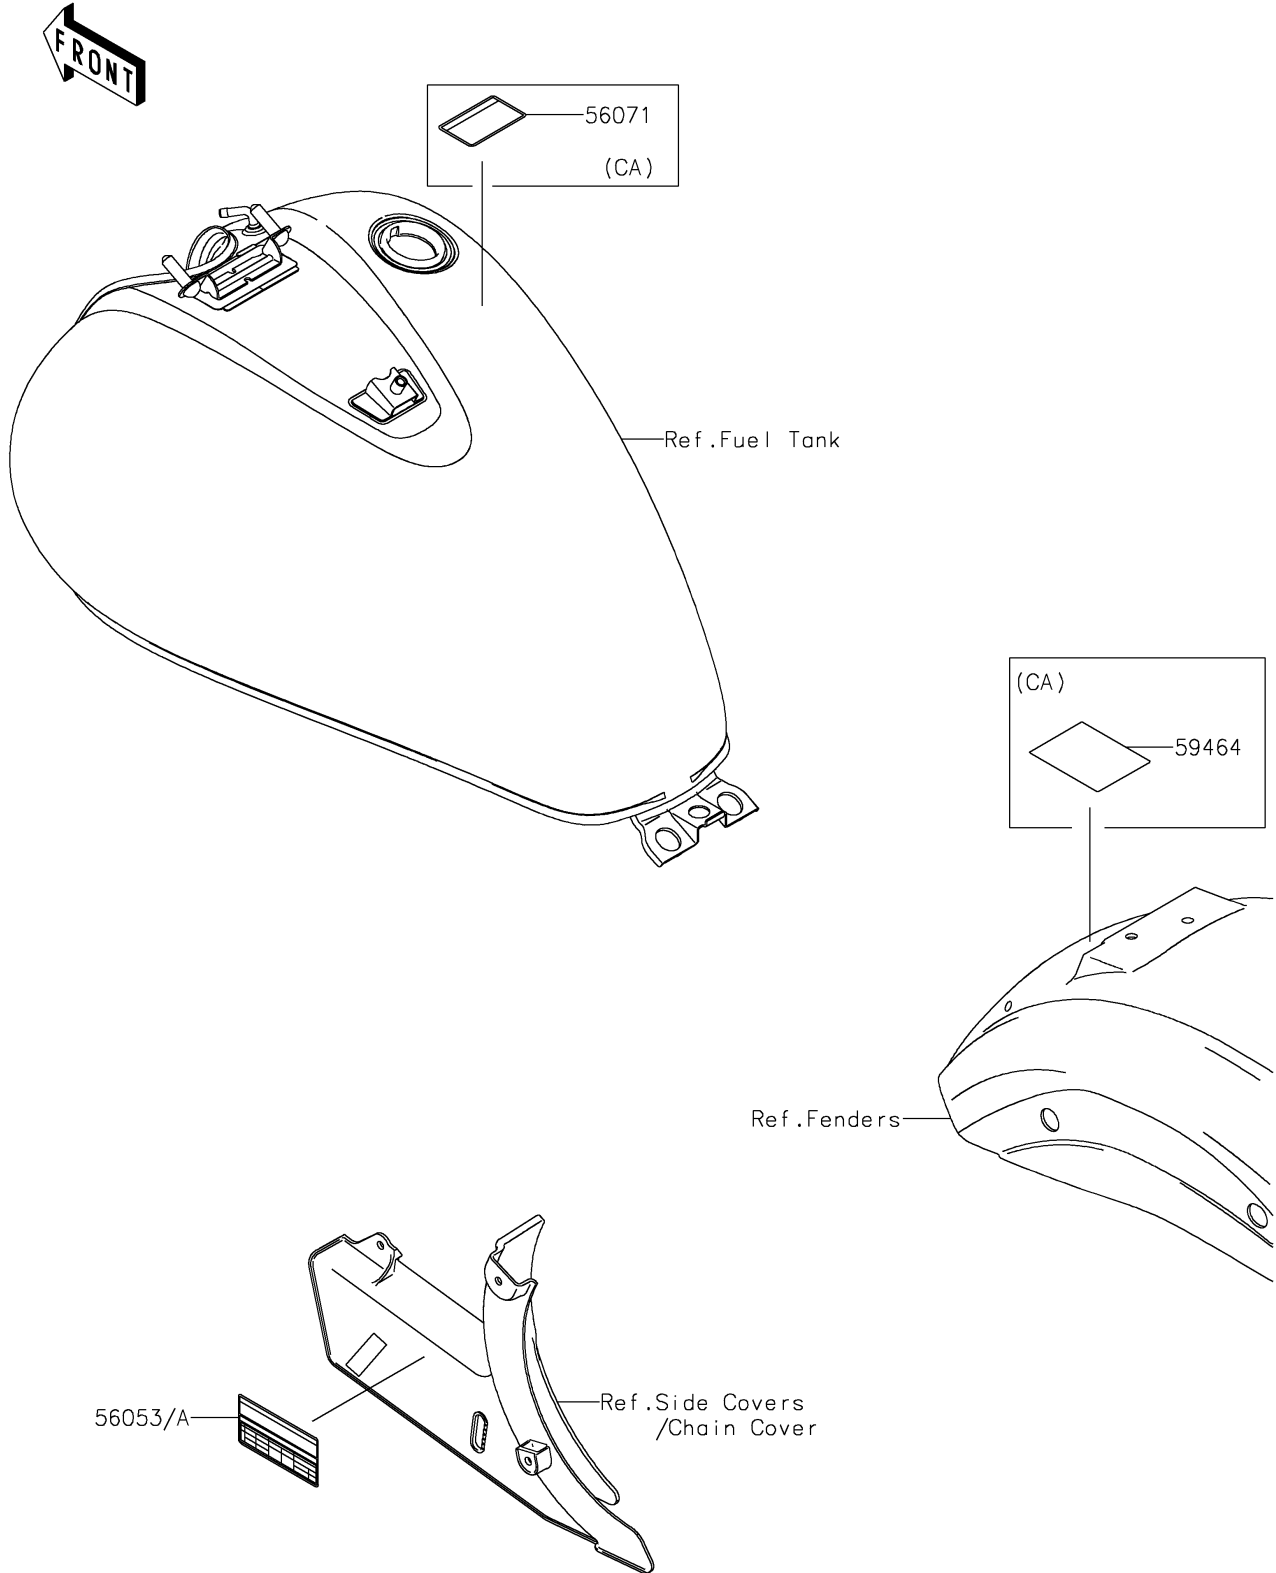

# 2018 VULCAN® 900 CUSTOM PARTS DIAGRAM

Labels

F2860

## 2018 VULCAN® 900 CUSTOM PARTS LIST

### Labels

ITEM NAME	PART NUMBER	QUANTITY
LABEL-SPECIFICATION,TIRE&LOAD (Ref # 56053)	56053-1108	1
LABEL-SPECIFICATION,TIRE&LOAD (Ref # 56053A)	56053-1194	1
LABEL-WARNING,EVAPO (Ref # 56071)	56071-0158	1
LABEL-CERTIFICATION,EVAPO ROUT (Ref # 59464)	59464-0684	1