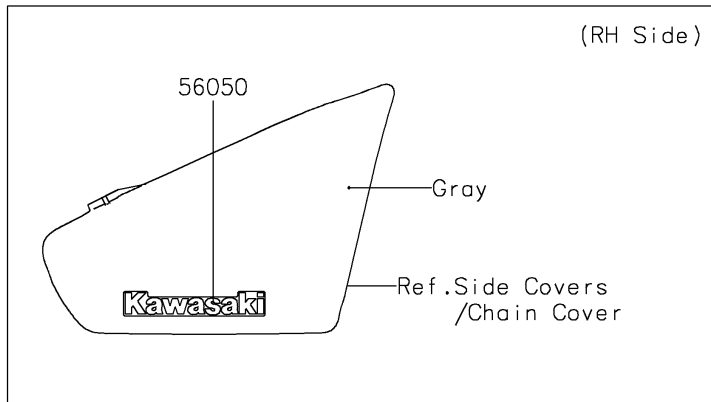

# 2016 Vulcan 900 Custom PARTS DIAGRAM

Decals(Gray/White)(CGF)

F2861

## 2016 Vulcan 900 Custom PARTS LIST

Decals(Gray/White)(CGF)

ITEM NAME	PART NUMBER	QUANTITY
MARK,SIDE COVER,KAWASAKI (Ref # 56050)	56050-1901	1
MARK,FUEL TANK,VULCAN (Ref # 56054)	56054-1948	2
PATTERN,FUEL TANK,LH (Ref # 56075)	56075-1309	1
PATTERN,FUEL TANK,RH (Ref # 56075A)	56075-1310	1
PATTERN,FR WHEEL,RED,6X1728 (Ref # 56075B)	56075-1311	2
PATTERN,RR WHEEL,RED,6X1222 (Ref # 56075C)	56075-1312	2
RIM STRIPE APPLICATOR (Ref # 57001)	57001-1752	AR