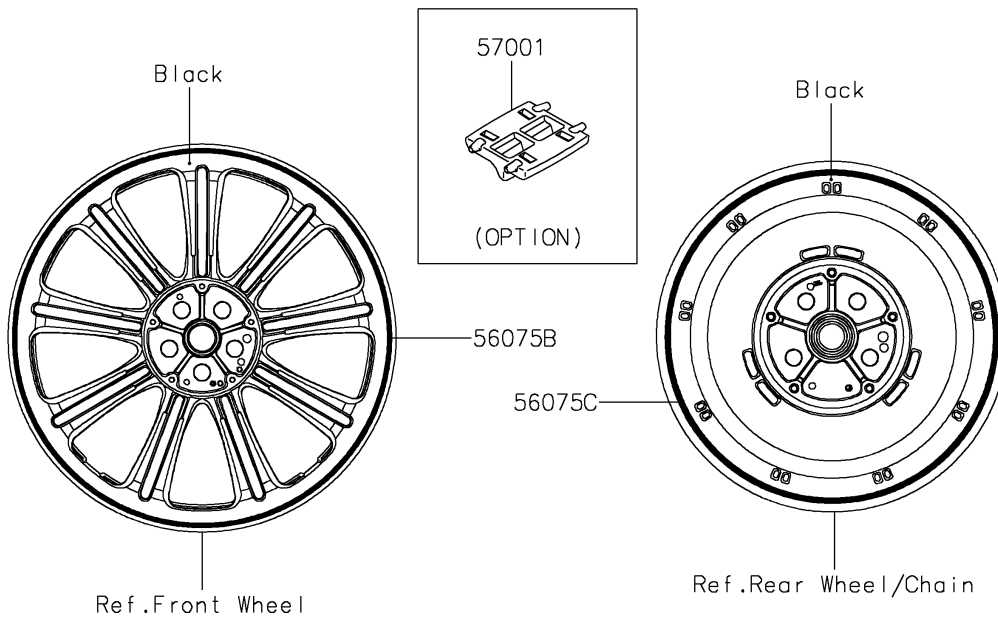

# 2016 Vulcan 900 Custom PARTS DIAGRAM

Decals(Gray/White)(CGF)

F2861

## 2016 Vulcan 900 Custom PARTS LIST

Decals(Gray/White)(CGF)

ITEM NAME	PART NUMBER	QUANTITY
MARK,SIDE COVER,KAWASAKI (Ref # 56050)	56050-1901	1
MARK,FUEL TANK,VULCAN (Ref # 56054)	56054-1948	2
PATTERN,FUEL TANK,LH (Ref # 56075)	56075-1309	1
PATTERN,FUEL TANK,RH (Ref # 56075A)	56075-1310	1
PATTERN,FR WHEEL,RED,6X1728 (Ref # 56075B)	56075-1311	2
PATTERN,RR WHEEL,RED,6X1222 (Ref # 56075C)	56075-1312	2
RIM STRIPE APPLICATOR (Ref # 57001)	57001-1752	AR