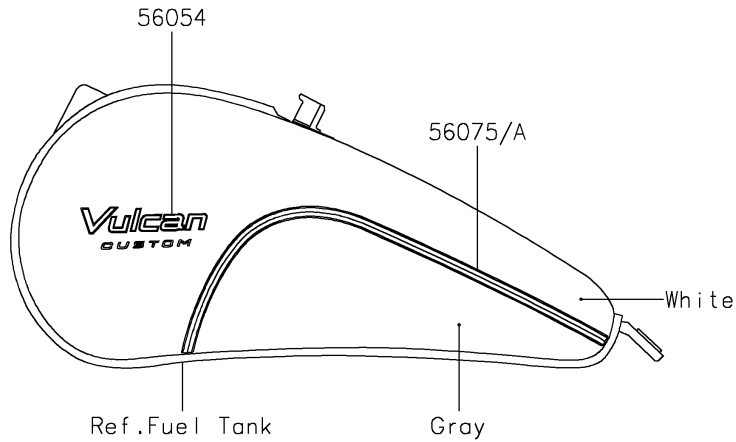

# 2016 Vulcan 900 Custom PARTS DIAGRAM

Decals(Gray/White)(CGF)

F2861

## 2016 Vulcan 900 Custom PARTS LIST

Decals(Gray/White)(CGF)

ITEM NAME	PART NUMBER	QUANTITY
MARK,SIDE COVER,KAWASAKI (Ref # 56050)	56050-1901	1
MARK,FUEL TANK,VULCAN (Ref # 56054)	56054-1948	2
PATTERN,FUEL TANK,LH (Ref # 56075)	56075-1309	1
PATTERN,FUEL TANK,RH (Ref # 56075A)	56075-1310	1
PATTERN,FR WHEEL,RED,6X1728 (Ref # 56075B)	56075-1311	2
PATTERN,RR WHEEL,RED,6X1222 (Ref # 56075C)	56075-1312	2
RIM STRIPE APPLICATOR (Ref # 57001)	57001-1752	AR