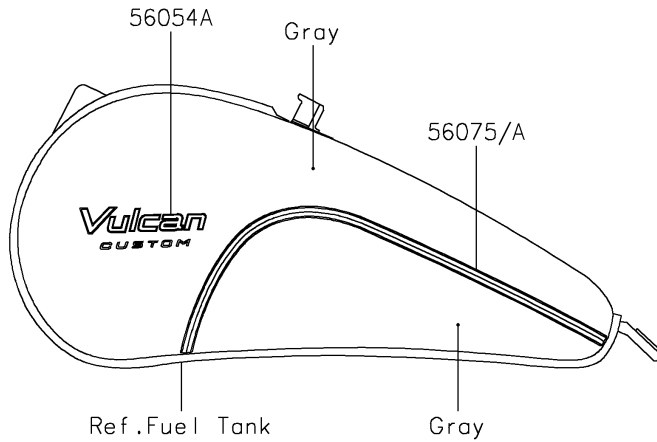

# 2017 Vulcan 900 Custom PARTS DIAGRAM

Decals(Gray/Gray)(CHF)

F2861A

## 2017 Vulcan 900 Custom PARTS LIST

Decals(Gray/Gray)(CHF)

ITEM NAME	PART NUMBER	QUANTITY
MARK,SIDE COVER,KAWASAKI (Ref # 56054)	56054-1674	1
MARK,FUEL TANK,VULCAN CUSTOM (Ref # 56054A)	56054-2114	2
PATTERN,FUEL TANK,LH (Ref # 56075)	56075-2301	1
PATTERN,FUEL TANK,RH (Ref # 56075A)	56075-2302	1
PATTERN,FR WHEEL,GRN,6X1728 (Ref # 56075B)	56075-2303	2
PATTERN,RR WHEEL,GRN,6X1222 (Ref # 56075C)	56075-2304	2
RIM STRIPE APPLICATOR (Ref # 57001)	57001-1752	AR