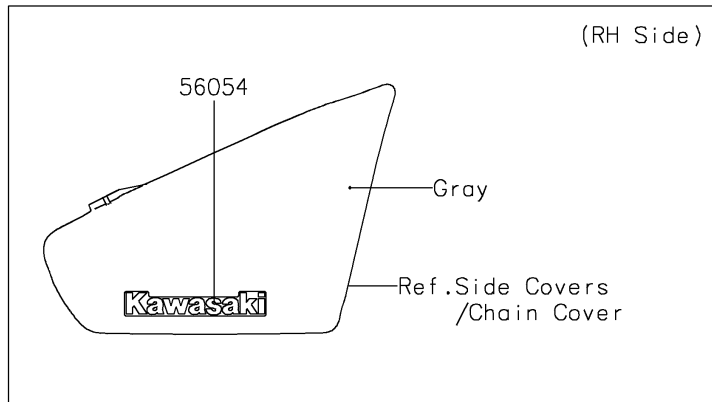

# 2017 Vulcan 900 Custom PARTS DIAGRAM

Decals(Gray/Gray)(CHF)

F2861A

## 2017 Vulcan 900 Custom PARTS LIST

Decals(Gray/Gray)(CHF)

ITEM NAME	PART NUMBER	QUANTITY
MARK,SIDE COVER,KAWASAKI (Ref # 56054)	56054-1674	1
MARK,FUEL TANK,VULCAN CUSTOM (Ref # 56054A)	56054-2114	2
PATTERN,FUEL TANK,LH (Ref # 56075)	56075-2301	1
PATTERN,FUEL TANK,RH (Ref # 56075A)	56075-2302	1
PATTERN,FR WHEEL,GRN,6X1728 (Ref # 56075B)	56075-2303	2
PATTERN,RR WHEEL,GRN,6X1222 (Ref # 56075C)	56075-2304	2
RIM STRIPE APPLICATOR (Ref # 57001)	57001-1752	AR