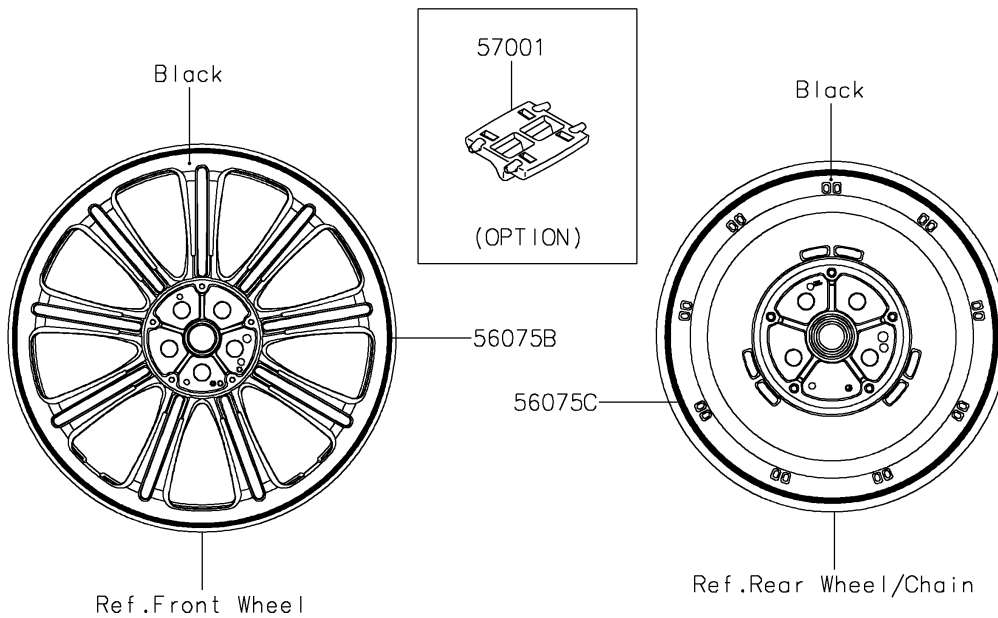

# 2017 Vulcan 900 Custom PARTS DIAGRAM

Decals(Gray/Gray)(CHF)

F2861A

## 2017 Vulcan 900 Custom PARTS LIST

Decals(Gray/Gray)(CHF)

ITEM NAME	PART NUMBER	QUANTITY
MARK,SIDE COVER,KAWASAKI (Ref # 56054)	56054-1674	1
MARK,FUEL TANK,VULCAN CUSTOM (Ref # 56054A)	56054-2114	2
PATTERN,FUEL TANK,LH (Ref # 56075)	56075-2301	1
PATTERN,FUEL TANK,RH (Ref # 56075A)	56075-2302	1
PATTERN,FR WHEEL,GRN,6X1728 (Ref # 56075B)	56075-2303	2
PATTERN,RR WHEEL,GRN,6X1222 (Ref # 56075C)	56075-2304	2
RIM STRIPE APPLICATOR (Ref # 57001)	57001-1752	AR