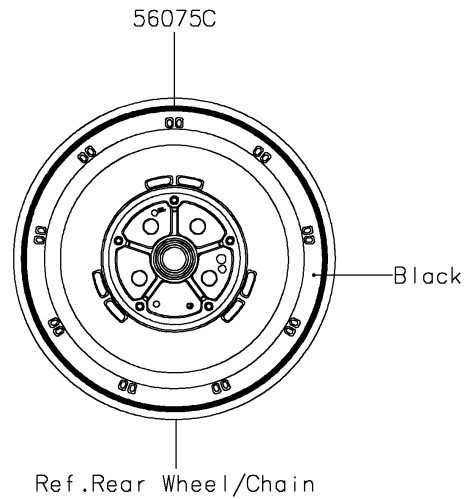

2018 VULCAN® 900 CUSTOM PARTS DIAGRAM

Decals(Green/Black)(CJF)

F2861B

2018 VULCAN® 900 CUSTOM PARTS LIST

Decals(Green/Black)(CJF)

ITEM NAME	PART NUMBER	QUANTITY
MARK,SIDE COVER,KAWASAKI (Ref # 56050)	56050-1901	1
MARK,FUEL TANK,VULCAN (Ref # 56054)	56054-2349	2
PATTERN,FUEL TANK,LH (Ref # 56075)	56075-4056	1
PATTERN,FUEL TANK,RH (Ref # 56075A)	56075-4057	1
PATTERN,FR WHEEL,GRN,6X1728 (Ref # 56075B)	56075-4058	2
PATTERN,RR WHEEL,GRN,6X1222 (Ref # 56075C)	56075-4059	2
RIM STRIPE APPLICATOR (Ref # 57001)	57001-1752	AR