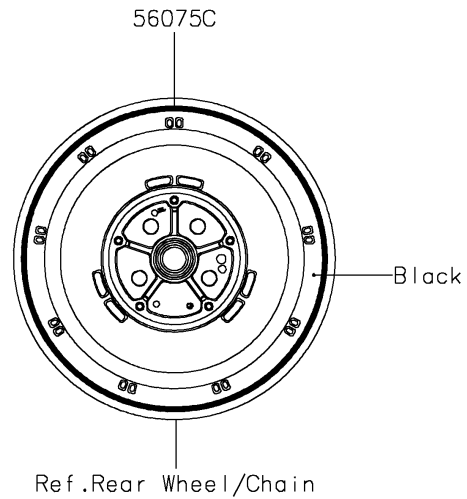

2018 VULCAN® 900 CUSTOM PARTS DIAGRAM

Decals(Green/Black)(CJF)

F2861B

2018 VULCAN® 900 CUSTOM PARTS LIST

Decals(Green/Black)(CJF)

| ITEM NAME | PART NUMBER | QUANTITY |
|--|-------------|----------|
| MARK,SIDE COVER,KAWASAKI (Ref # 56050) | 56050-1901 | 1 |
| MARK,FUEL TANK,VULCAN (Ref # 56054) | 56054-2349 | 2 |
| PATTERN,FUEL TANK,LH (Ref # 56075) | 56075-4056 | 1 |
| PATTERN,FUEL TANK,RH (Ref # 56075A) | 56075-4057 | 1 |
| PATTERN,FR WHEEL,GRN,6X1728 (Ref # 56075B) | 56075-4058 | 2 |
| PATTERN,RR WHEEL,GRN,6X1222 (Ref # 56075C) | 56075-4059 | 2 |
| RIM STRIPE APPLICATOR (Ref # 57001) | 57001-1752 | AR |