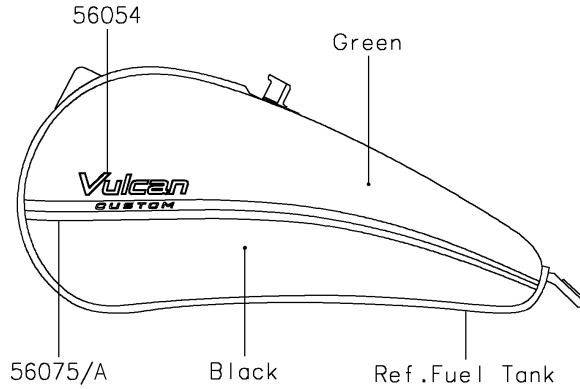

2018 VULCAN® 900 CUSTOM PARTS DIAGRAM

Decals(Green/Black)(CJF)

F2861B

2018 VULCAN® 900 CUSTOM PARTS LIST

Decals(Green/Black)(CJF)

ITEM NAME	PART NUMBER	QUANTITY
MARK,SIDE COVER,KAWASAKI (Ref # 56050)	56050-1901	1
MARK,FUEL TANK,VULCAN (Ref # 56054)	56054-2349	2
PATTERN,FUEL TANK,LH (Ref # 56075)	56075-4056	1
PATTERN,FUEL TANK,RH (Ref # 56075A)	56075-4057	1
PATTERN,FR WHEEL,GRN,6X1728 (Ref # 56075B)	56075-4058	2
PATTERN,RR WHEEL,GRN,6X1222 (Ref # 56075C)	56075-4059	2
RIM STRIPE APPLICATOR (Ref # 57001)	57001-1752	AR