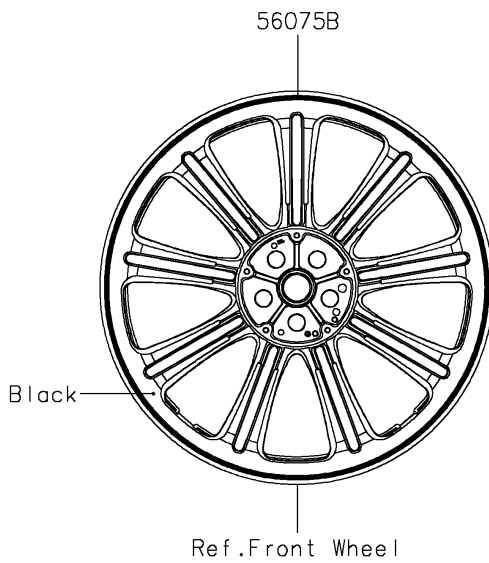

2018 VULCAN® 900 CUSTOM PARTS DIAGRAM

Decals(Green/Black)(CJF)

F2861B

2018 VULCAN® 900 CUSTOM PARTS LIST

Decals(Green/Black)(CJF)

ITEM NAME	PART NUMBER	QUANTITY
MARK,SIDE COVER,KAWASAKI (Ref # 56050)	56050-1901	1
MARK,FUEL TANK,VULCAN (Ref # 56054)	56054-2349	2
PATTERN,FUEL TANK,LH (Ref # 56075)	56075-4056	1
PATTERN,FUEL TANK,RH (Ref # 56075A)	56075-4057	1
PATTERN,FR WHEEL,GRN,6X1728 (Ref # 56075B)	56075-4058	2
PATTERN,RR WHEEL,GRN,6X1222 (Ref # 56075C)	56075-4059	2
RIM STRIPE APPLICATOR (Ref # 57001)	57001-1752	AR