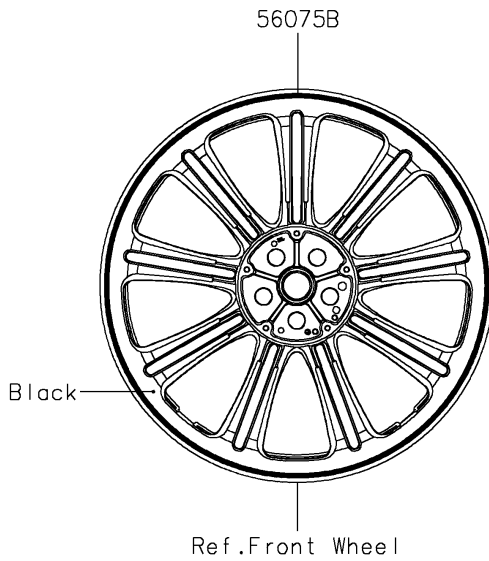

2018 VULCAN® 900 CUSTOM PARTS DIAGRAM

Decals(Green/Black)(CJF)

F2861B

2018 VULCAN® 900 CUSTOM PARTS LIST

Decals(Green/Black)(CJF)

| ITEM NAME | PART NUMBER | QUANTITY |
|--|-------------|----------|
| MARK,SIDE COVER,KAWASAKI (Ref # 56050) | 56050-1901 | 1 |
| MARK,FUEL TANK,VULCAN (Ref # 56054) | 56054-2349 | 2 |
| PATTERN,FUEL TANK,LH (Ref # 56075) | 56075-4056 | 1 |
| PATTERN,FUEL TANK,RH (Ref # 56075A) | 56075-4057 | 1 |
| PATTERN,FR WHEEL,GRN,6X1728 (Ref # 56075B) | 56075-4058 | 2 |
| PATTERN,RR WHEEL,GRN,6X1222 (Ref # 56075C) | 56075-4059 | 2 |
| RIM STRIPE APPLICATOR (Ref # 57001) | 57001-1752 | AR |