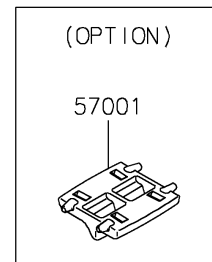

2018 VULCAN® 900 CUSTOM PARTS DIAGRAM

Decals(Green/Black)(CJF)

F2861B

2018 VULCAN® 900 CUSTOM PARTS LIST

Decals(Green/Black)(CJF)

| ITEM NAME | PART NUMBER | QUANTITY |
|--|-------------|----------|
| MARK,SIDE COVER,KAWASAKI (Ref # 56050) | 56050-1901 | 1 |
| MARK,FUEL TANK,VULCAN (Ref # 56054) | 56054-2349 | 2 |
| PATTERN,FUEL TANK,LH (Ref # 56075) | 56075-4056 | 1 |
| PATTERN,FUEL TANK,RH (Ref # 56075A) | 56075-4057 | 1 |
| PATTERN,FR WHEEL,GRN,6X1728 (Ref # 56075B) | 56075-4058 | 2 |
| PATTERN,RR WHEEL,GRN,6X1222 (Ref # 56075C) | 56075-4059 | 2 |
| RIM STRIPE APPLICATOR (Ref # 57001) | 57001-1752 | AR |