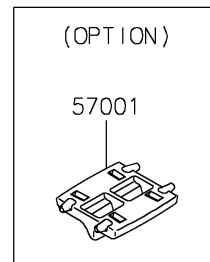

2018 VULCAN® 900 CUSTOM PARTS DIAGRAM

Decals(Green/Black)(CJF)

F2861B

2018 VULCAN® 900 CUSTOM PARTS LIST

Decals(Green/Black)(CJF)

ITEM NAME	PART NUMBER	QUANTITY
MARK,SIDE COVER,KAWASAKI (Ref # 56050)	56050-1901	1
MARK,FUEL TANK,VULCAN (Ref # 56054)	56054-2349	2
PATTERN,FUEL TANK,LH (Ref # 56075)	56075-4056	1
PATTERN,FUEL TANK,RH (Ref # 56075A)	56075-4057	1
PATTERN,FR WHEEL,GRN,6X1728 (Ref # 56075B)	56075-4058	2
PATTERN,RR WHEEL,GRN,6X1222 (Ref # 56075C)	56075-4059	2
RIM STRIPE APPLICATOR (Ref # 57001)	57001-1752	AR