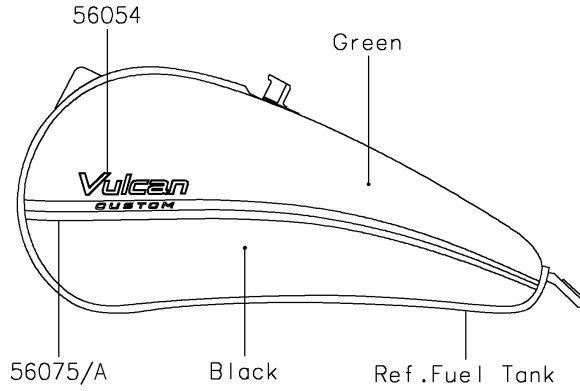

2018 VULCAN® 900 CUSTOM PARTS DIAGRAM

Decals(Green/Black)(CJF)

F2861B

2018 VULCAN® 900 CUSTOM PARTS LIST

Decals(Green/Black)(CJF)

| ITEM NAME | PART NUMBER | QUANTITY |
|--|-------------|----------|
| MARK,SIDE COVER,KAWASAKI (Ref # 56050) | 56050-1901 | 1 |
| MARK,FUEL TANK,VULCAN (Ref # 56054) | 56054-2349 | 2 |
| PATTERN,FUEL TANK,LH (Ref # 56075) | 56075-4056 | 1 |
| PATTERN,FUEL TANK,RH (Ref # 56075A) | 56075-4057 | 1 |
| PATTERN,FR WHEEL,GRN,6X1728 (Ref # 56075B) | 56075-4058 | 2 |
| PATTERN,RR WHEEL,GRN,6X1222 (Ref # 56075C) | 56075-4059 | 2 |
| RIM STRIPE APPLICATOR (Ref # 57001) | 57001-1752 | AR |