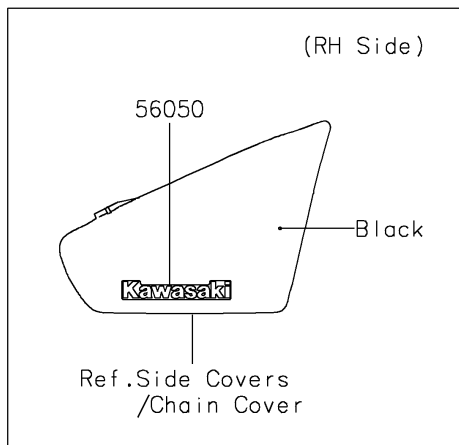

2018 VULCAN® 900 CUSTOM PARTS DIAGRAM

Decals(Green/Black)(CJF)

F2861B

2018 VULCAN® 900 CUSTOM PARTS LIST

Decals(Green/Black)(CJF)

| ITEM NAME | PART NUMBER | QUANTITY |
|--|-------------|----------|
| MARK,SIDE COVER,KAWASAKI (Ref # 56050) | 56050-1901 | 1 |
| MARK,FUEL TANK,VULCAN (Ref # 56054) | 56054-2349 | 2 |
| PATTERN,FUEL TANK,LH (Ref # 56075) | 56075-4056 | 1 |
| PATTERN,FUEL TANK,RH (Ref # 56075A) | 56075-4057 | 1 |
| PATTERN,FR WHEEL,GRN,6X1728 (Ref # 56075B) | 56075-4058 | 2 |
| PATTERN,RR WHEEL,GRN,6X1222 (Ref # 56075C) | 56075-4059 | 2 |
| RIM STRIPE APPLICATOR (Ref # 57001) | 57001-1752 | AR |