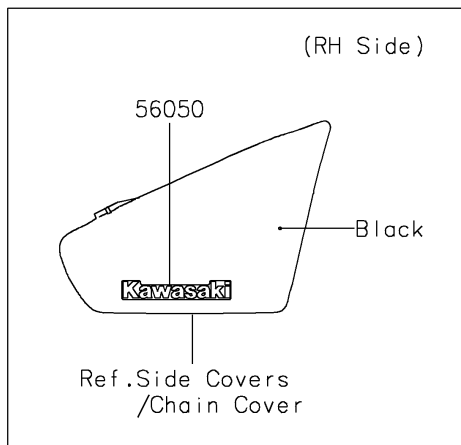

2018 VULCAN® 900 CUSTOM PARTS DIAGRAM

Decals(Green/Black)(CJF)

F2861B

2018 VULCAN® 900 CUSTOM PARTS LIST

Decals(Green/Black)(CJF)

ITEM NAME	PART NUMBER	QUANTITY
MARK,SIDE COVER,KAWASAKI (Ref # 56050)	56050-1901	1
MARK,FUEL TANK,VULCAN (Ref # 56054)	56054-2349	2
PATTERN,FUEL TANK,LH (Ref # 56075)	56075-4056	1
PATTERN,FUEL TANK,RH (Ref # 56075A)	56075-4057	1
PATTERN,FR WHEEL,GRN,6X1728 (Ref # 56075B)	56075-4058	2
PATTERN,RR WHEEL,GRN,6X1222 (Ref # 56075C)	56075-4059	2
RIM STRIPE APPLICATOR (Ref # 57001)	57001-1752	AR