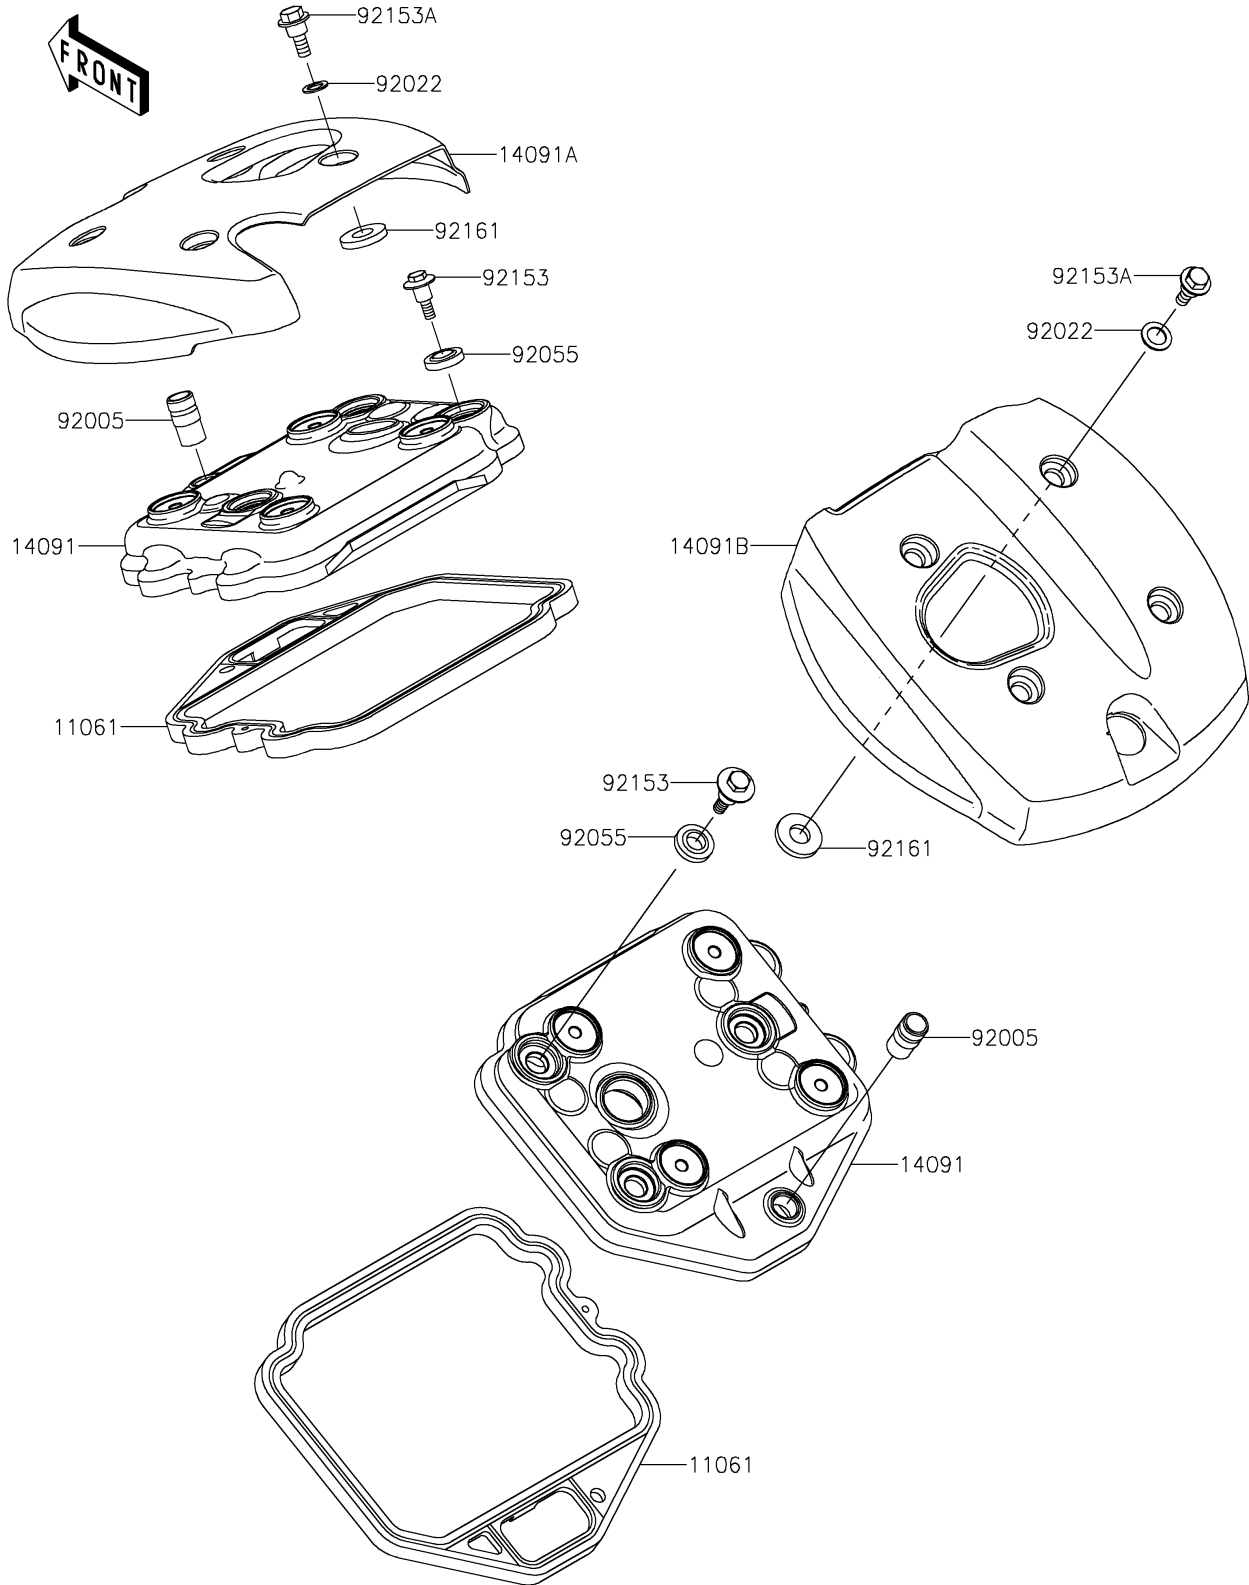

2016 Vulcan 900 Classic LT PARTS DIAGRAM

Cylinder Head Cover

E1112

2016 Vulcan 900 Classic LT PARTS LIST

Cylinder Head Cover

| ITEM NAME | PART NUMBER | QUANTITY |
|--------------------------------------|-------------|----------|
| GASKET,HEAD COVER (Ref # 11061) | 11061-0261 | 2 |
| COVER,HEAD (Ref # 14091) | 14091-0506 | 2 |
| COVER,TOP,FR (Ref # 14091A) | 14091-0507 | 1 |
| COVER,TOP,RR (Ref # 14091B) | 14091-0508 | 1 |
| FITTING (Ref # 92005) | 92005-0052 | 2 |
| WASHER,10.2X16X1 (Ref # 92022) | 92022-1829 | 8 |
| RING-O,HEAD COVER BOLT (Ref # 92055) | 92055-1352 | 6 |
| BOLT,HEAD COVER (Ref # 92153) | 92153-0793 | 6 |
| BOLT,FLANGED,6X19 (Ref # 92153A) | 92153-1400 | 8 |
| DAMPER (Ref # 92161) | 92161-0366 | 8 |