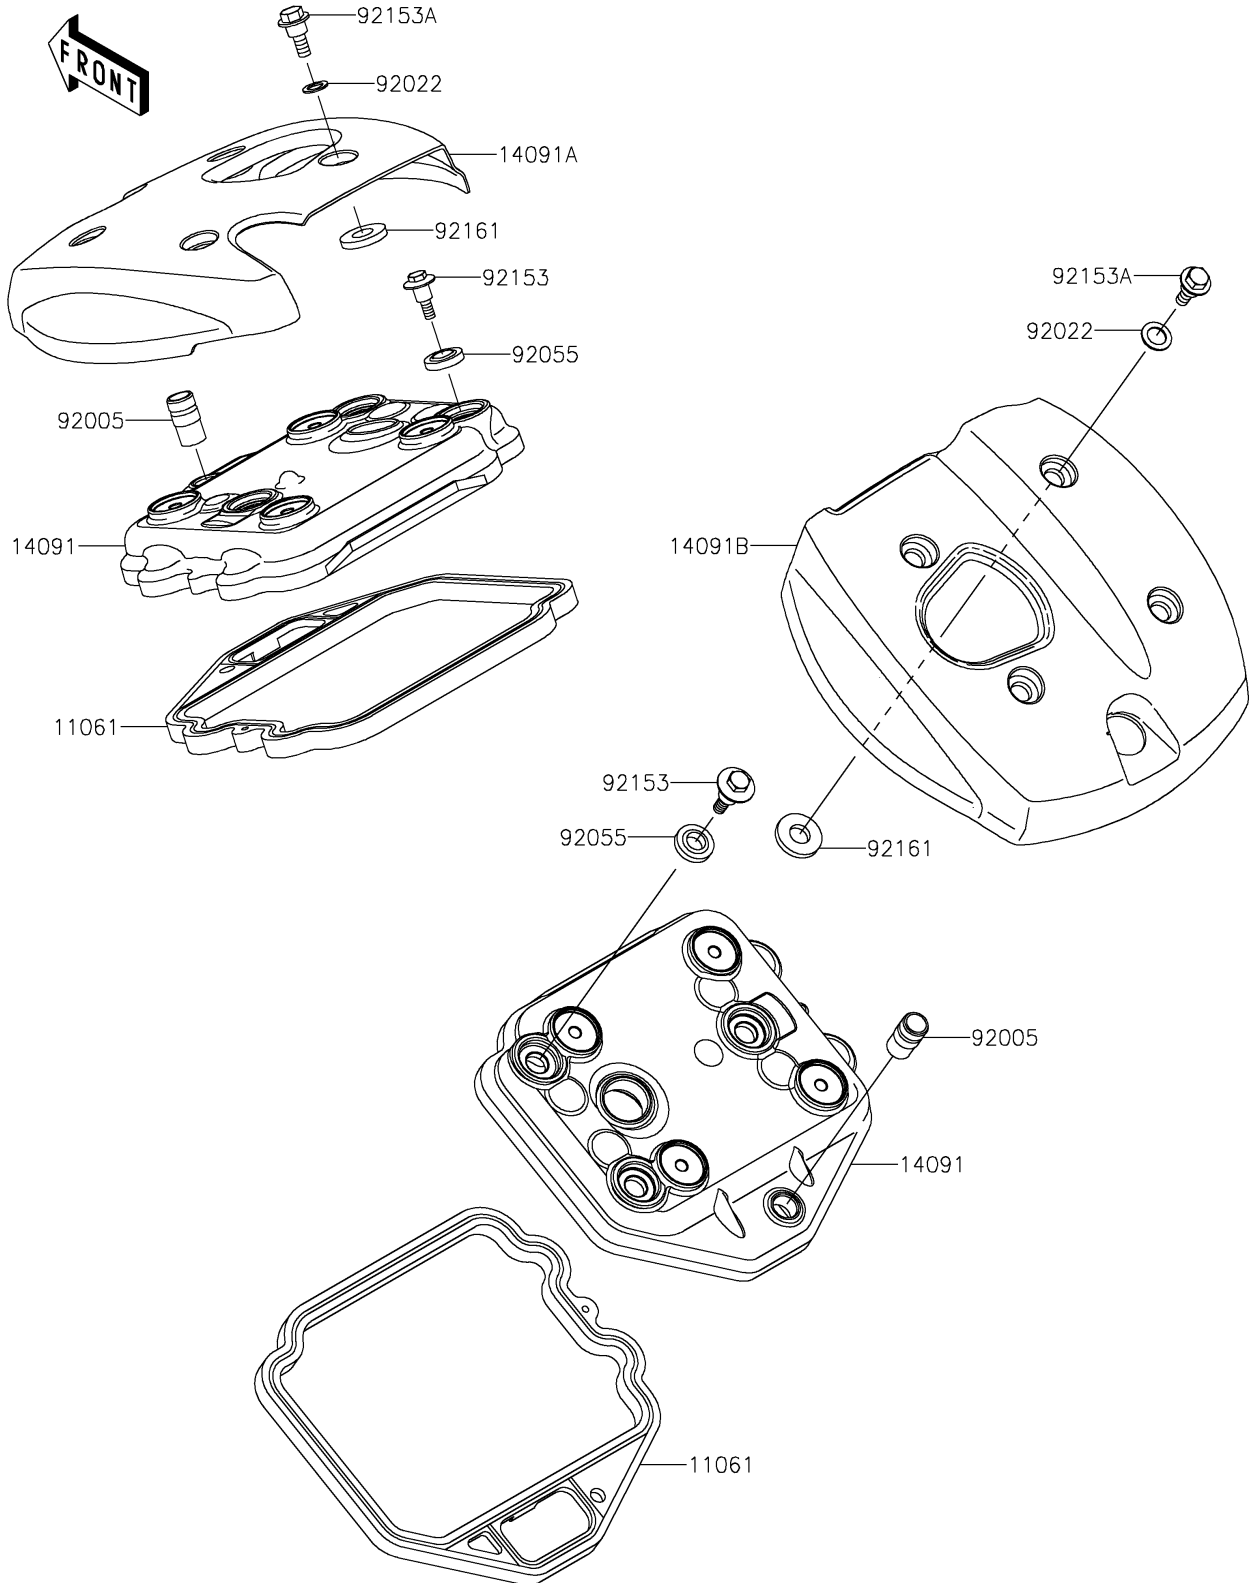

# 2018 VULCAN® 900 CLASSIC LT PARTS DIAGRAM

Cylinder Head Cover

E1112

## 2018 VULCAN® 900 CLASSIC LT PARTS LIST

### Cylinder Head Cover

| ITEM NAME                            | PART NUMBER | QUANTITY |
|--------------------------------------|-------------|----------|
| GASKET,HEAD COVER (Ref # 11061)      | 11061-0261  | 2        |
| COVER,HEAD (Ref # 14091)             | 14091-0506  | 2        |
| COVER,TOP,FR (Ref # 14091A)          | 14091-0507  | 1        |
| COVER,TOP,RR (Ref # 14091B)          | 14091-0508  | 1        |
| FITTING (Ref # 92005)                | 92005-0052  | 2        |
| WASHER,10.2X16X1 (Ref # 92022)       | 92022-1829  | 8        |
| RING-O,HEAD COVER BOLT (Ref # 92055) | 92055-1352  | 6        |
| BOLT,HEAD COVER (Ref # 92153)        | 92153-0793  | 6        |
| BOLT,FLANGED,6X19 (Ref # 92153A)     | 92153-1400  | 8        |
| DAMPER (Ref # 92161)                 | 92161-0366  | 8        |