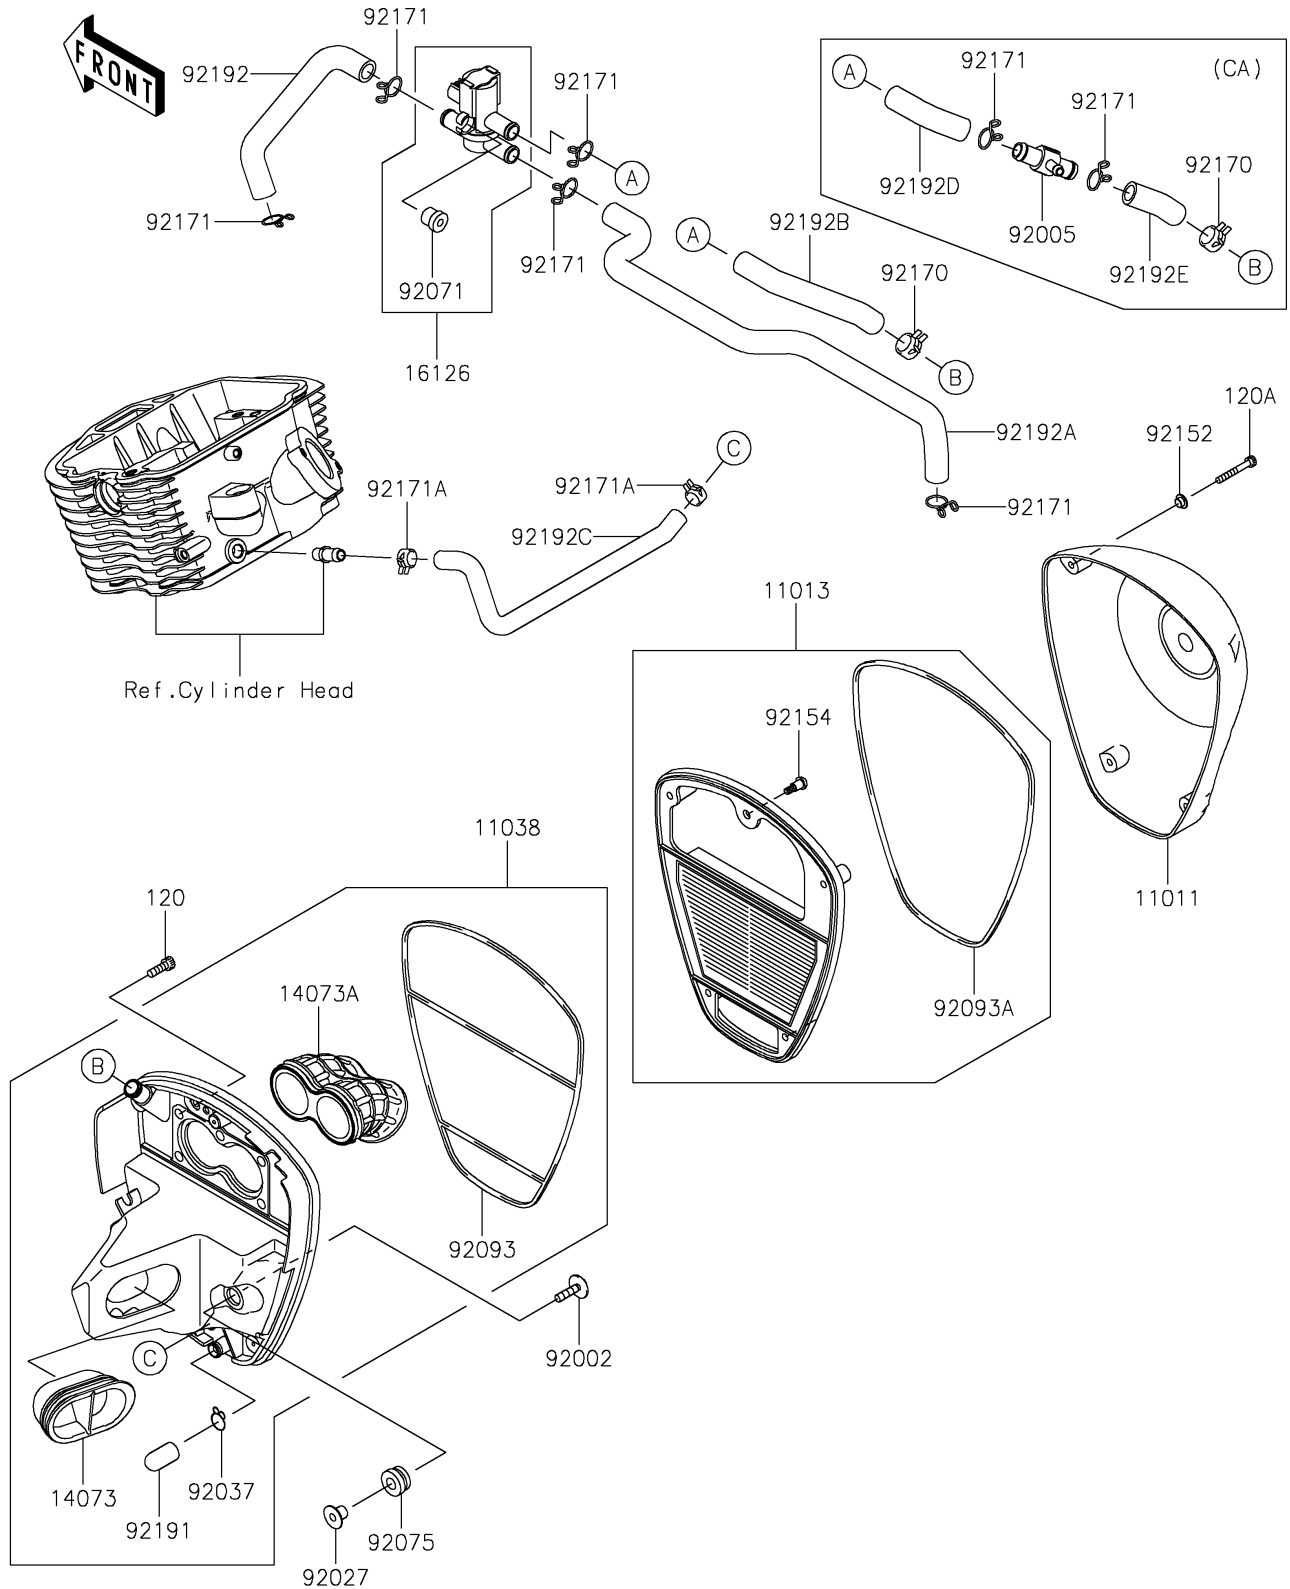

# 2016 Vulcan 900 Classic LT PARTS DIAGRAM

Air Cleaner

E1130

## 2016 Vulcan 900 Classic LT PARTS LIST

### Air Cleaner

ITEM NAME	PART NUMBER	QUANTITY
CASE-AIR FILTER (Ref # 11011)	11011-0080	1
ELEMENT-AIR FILTER (Ref # 11013)	11013-0015	1
CASE-ASSY-AIR FILTER (Ref # 11038)	11038-0015	1
BOLT-SOCKET,6X18 (Ref # 120)	120CA0618	5
BOLT-SOCKET,5X35 (Ref # 120A)	120CC0535	4
DUCT,INTAKE (Ref # 14073)	14073-0103	1
DUCT,THROTTLE BODY (Ref # 14073A)	14073-0104	1
VALVE (Ref # 16126)	16126-0022	1
BOLT,6X25 (Ref # 92002)	92002-1135	2
FITTING (Ref # 92005)	92005-0054	1
COLLAR,L=12 (Ref # 92027)	92027-1062	2
CLAMP,14.5MM (Ref # 92037)	92037-1900	1
GROMMET (Ref # 92071)	92071-0026	1
DAMPER,RUBBER (Ref # 92075)	92075-1123	2
SEAL (Ref # 92093)	92093-0054	1
SEAL (Ref # 92093A)	92093-0057	1
COLLAR (Ref # 92152)	92152-0451	4
BOLT,SOCKET,5X16.5 (Ref # 92154)	92154-0120	1
CLAMP (Ref # 92170)	92170-1989	1
CLAMP (Ref # 92171)	92171-0790	7
CLAMP (Ref # 92171)	92171-0790	5
CLAMP (Ref # 92171A)	92171-1441	2
TUBE (Ref # 92191)	92191-1704	1
TUBE,ASV-FR HEAD (Ref # 92192)	92192-0266	1
TUBE,ASV-RR HEAD (Ref # 92192A)	92192-0267	1
TUBE,A/C-ASV (Ref # 92192B)	92192-0268	1
TUBE,BLOWBY (Ref # 92192C)	92192-0269	1
TUBE,ASV-FITTING (Ref # 92192D)	92192-0345	1
TUBE,A/C-FITTING (Ref # 92192E)	92192-0510	1