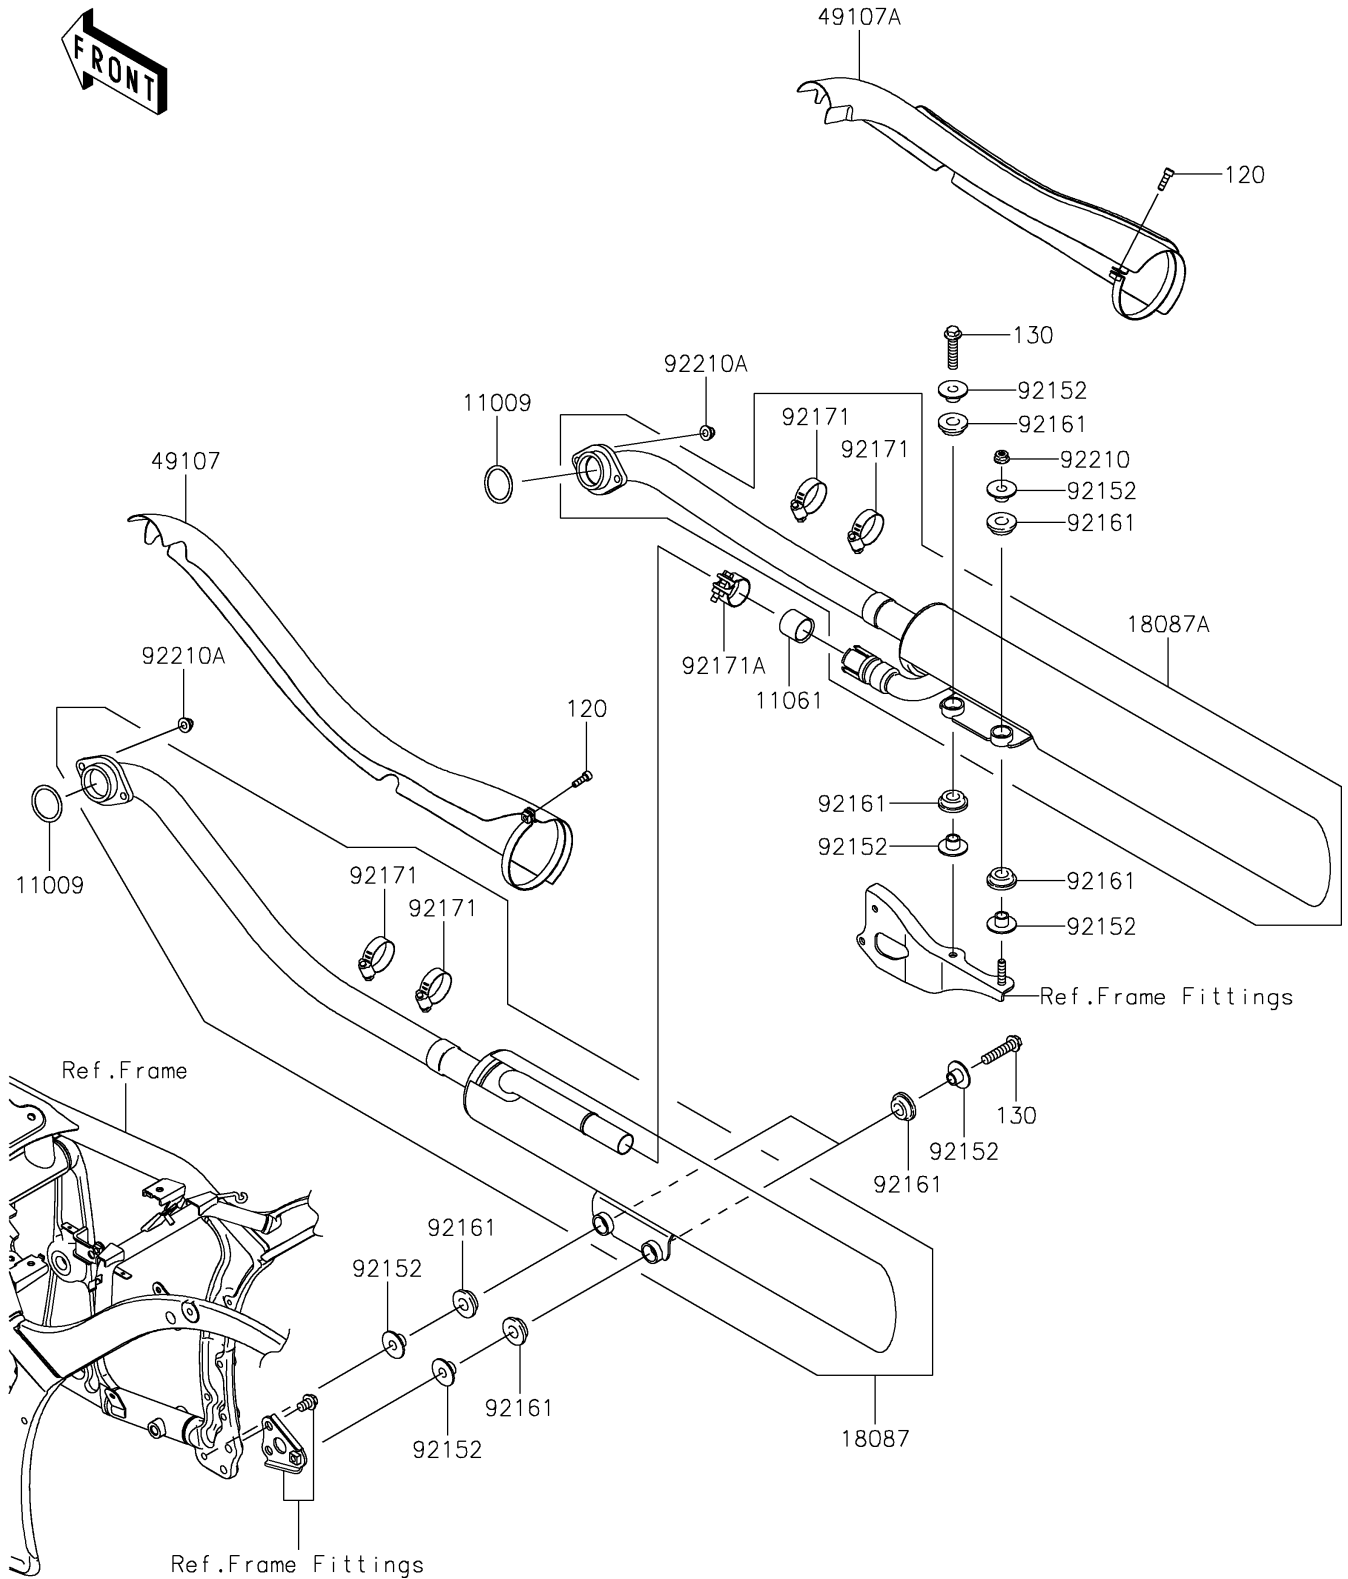

2016 Vulcan 900 Classic LT PARTS DIAGRAM

Muffler(s)

E1140

2016 Vulcan 900 Classic LT PARTS LIST

Muffler(s)

ITEM NAME	PART NUMBER	QUANTITY
GASKET,EXHAUST PIPE HOLDER (Ref # 11009)	11009-1856	2
GASKET,MUFFLER JOINT (Ref # 11061)	11061-0207	1
BOLT-SOCKET,6X20 (Ref # 120)	120CC0620	2
BOLT-FLANGED,8X35 (Ref # 130)	130BB0835	3
MUFFLER,FR (Ref # 18087)	18087-0281	1
MUFFLER,RR (Ref # 18087A)	18087-0282	1
COVER-EXHAUST PIPE,FR (Ref # 49107)	49107-0087	1
COVER-EXHAUST PIPE,RR (Ref # 49107A)	49107-0106	1
COLLAR,8.8X12X10.6 (Ref # 92152)	92152-0082	8
DAMPER (Ref # 92161)	92161-0135	8
CLAMP (Ref # 92171)	92171-0059	4
CLAMP (Ref # 92171A)	92171-0593	1
NUT,FLANGED,8MM (Ref # 92210)	92210-0004	1
NUT,CAP,8MM (Ref # 92210A)	92210-1132	4