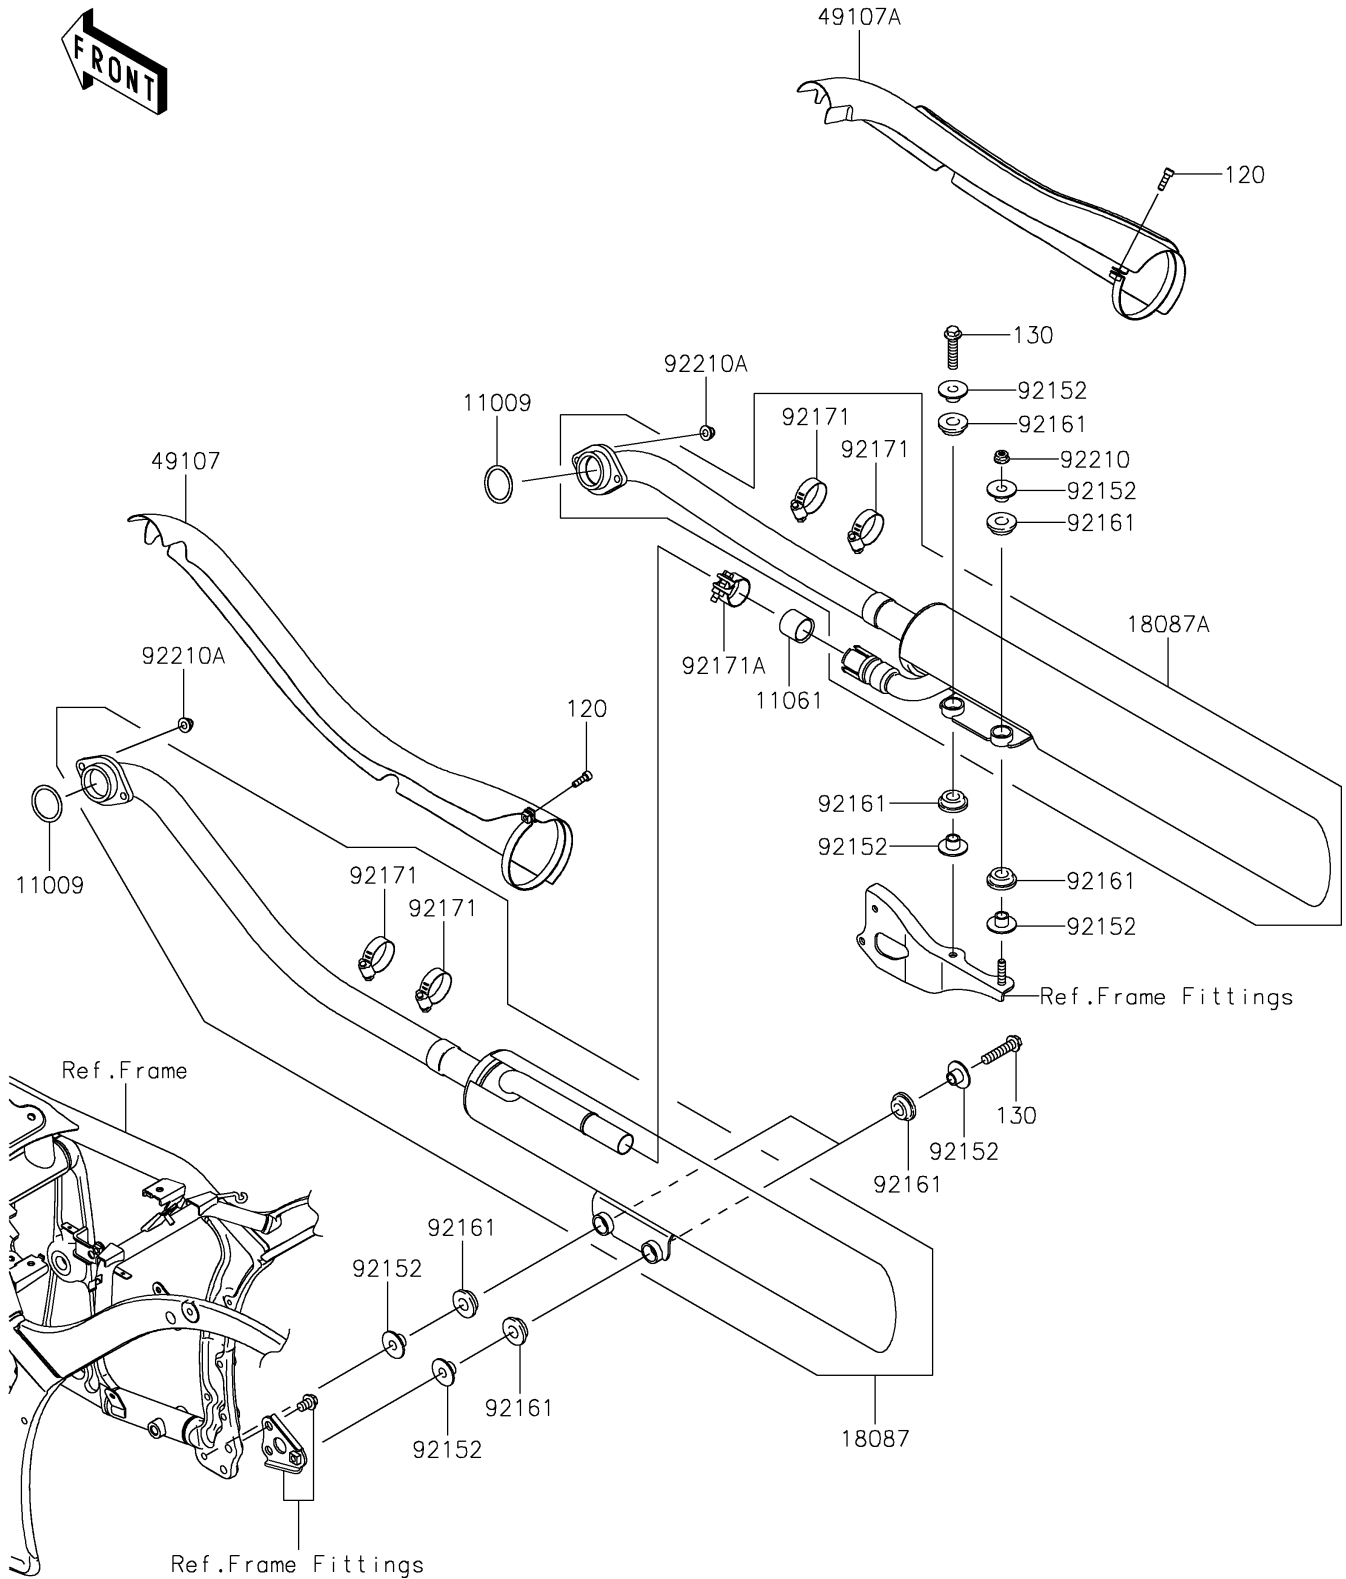

2019 VULCAN® 900 CLASSIC LT PARTS DIAGRAM

Muffler(s)

E1140

2019 VULCAN® 900 CLASSIC LT PARTS LIST

Muffler(s)

ITEM NAME	PART NUMBER	QUANTITY
GASKET,EXHAUST PIPE HOLDER (Ref # 11009)	11009-1856	2
GASKET,MUFFLER JOINT (Ref # 11061)	11061-0207	1
BOLT-SOCKET,6X20 (Ref # 120)	120CC0620	2
BOLT-FLANGED,8X35 (Ref # 130)	130BB0835	3
MUFFLER,FR (Ref # 18087)	18087-0281	1
MUFFLER,RR (Ref # 18087A)	18087-0282	1
COVER-EXHAUST PIPE,FR (Ref # 49107)	49107-0087	1
COVER-EXHAUST PIPE,RR (Ref # 49107A)	49107-0106	1
COLLAR,8.8X12X10.6 (Ref # 92152)	92152-0082	8
DAMPER (Ref # 92161)	92161-0135	8
CLAMP (Ref # 92171)	92171-0059	4
CLAMP (Ref # 92171A)	92171-0593	1
NUT,FLANGED,8MM (Ref # 92210)	92210-0004	1
NUT,CAP,8MM (Ref # 92210A)	92210-1132	4