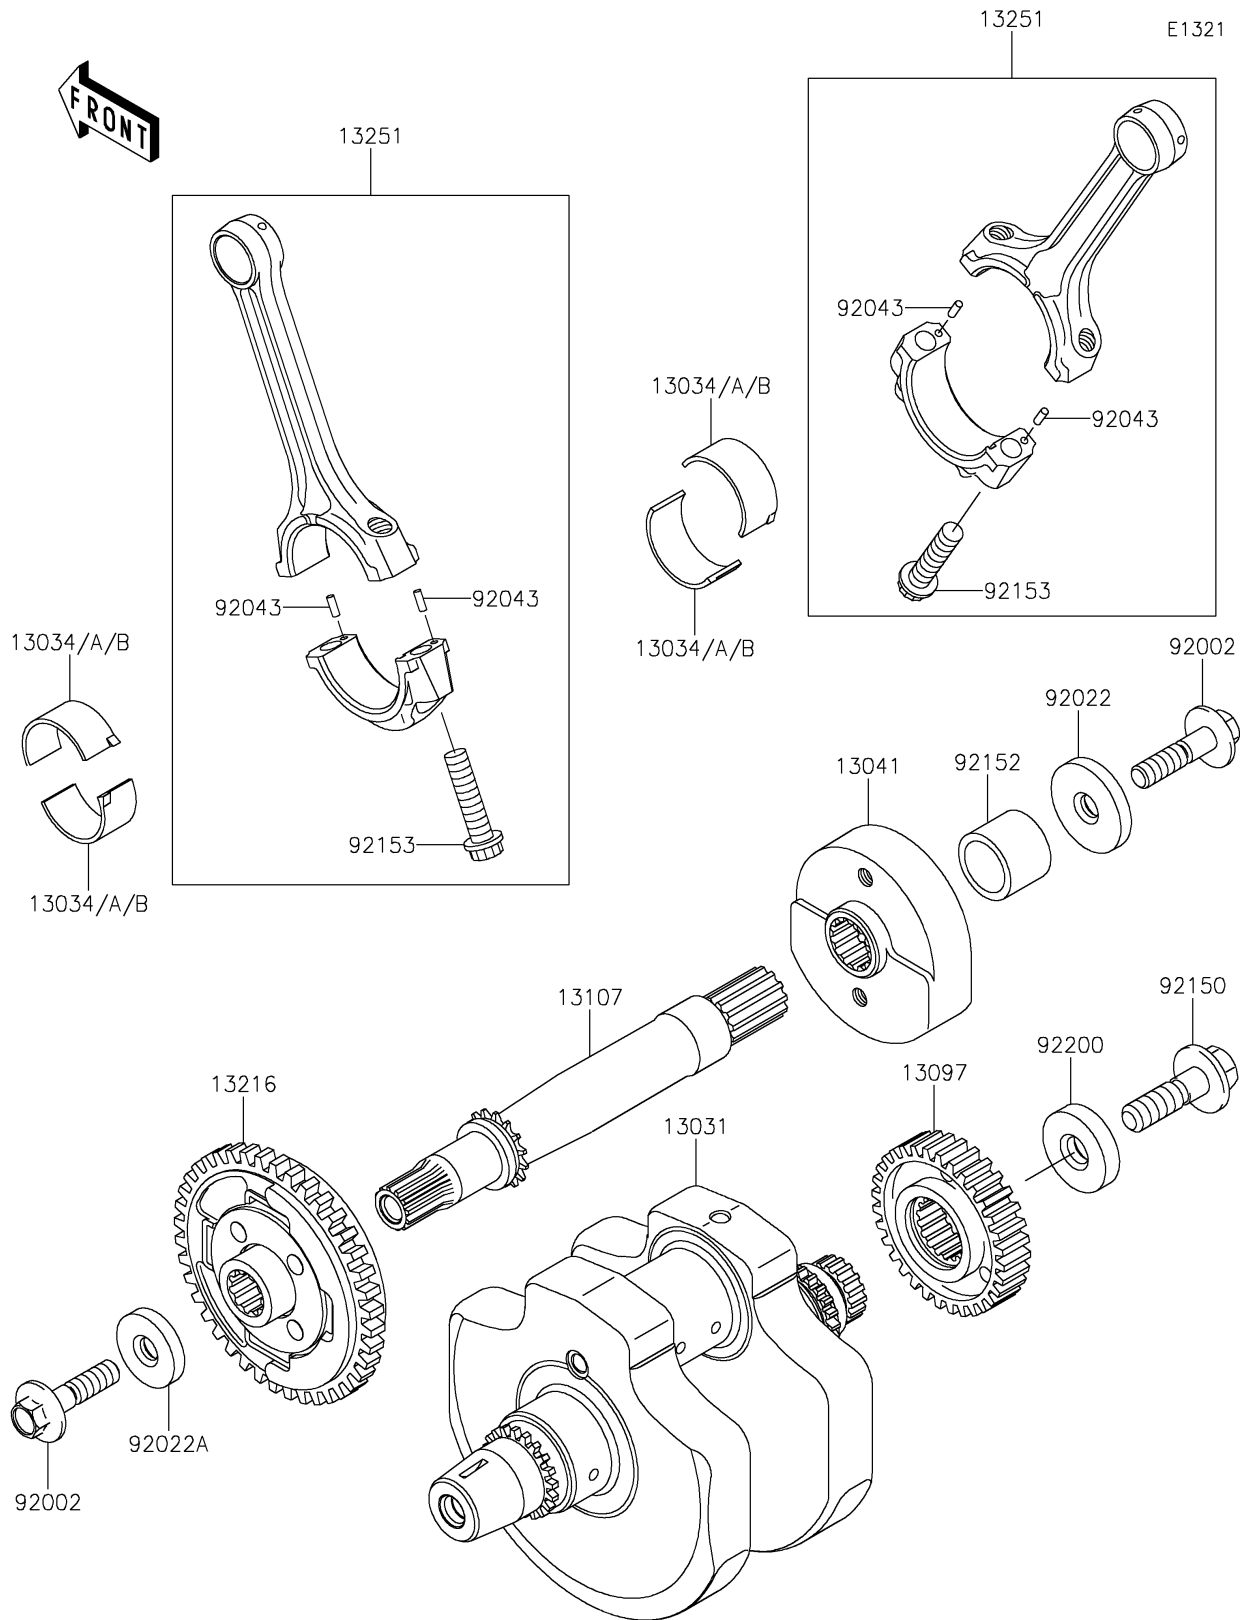

2016 Vulcan 900 Classic LT PARTS DIAGRAM

Crankshaft

2016 Vulcan 900 Classic LT PARTS LIST

Crankshaft

ITEM NAME	PART NUMBER	QUANTITY
CRANKSHAFT-COMP (Ref # 13031)	13031-0058	1
METAL,CONNECTING ROD,BLUE (Ref # 13034)	13034-1057	AR
METAL,CONNECTING ROD,BLACK (Ref # 13034A)	13034-1058	AR
METAL,CONNECTING ROD,BROWN (Ref # 13034B)	13034-1059	AR
BALANCER,RH (Ref # 13041)	13041-0009	1
GEAR-PRIMARY SPUR,38T (Ref # 13097)	13097-0050	1
SHAFT,BALANCER (Ref # 13107)	13107-0115	1
GEAR-COMP,BALANCER,LH (Ref # 13216)	13216-0016	1
ROD-ASSY-CONNECTING,J (Ref # 13251)	13251-0016-JJ	2
BOLT,FLANGED,10X40 (Ref # 92002)	92002-1296	2
WASHER,10X40X6 (Ref # 92022)	92022-1905	1
WASHER,10X33X6 (Ref # 92022A)	92022-1906	1
PIN,3X8.5 (Ref # 92043)	92043-0033	4
BOLT,12X40 (Ref # 92150)	92150-1717	1
COLLAR,23X30X23 (Ref # 92152)	92152-0358	1
BOLT,CON-ROD,9X38 (Ref # 92153)	92153-1330	4
WASHER,12X36X8 (Ref # 92200)	92200-1249	1