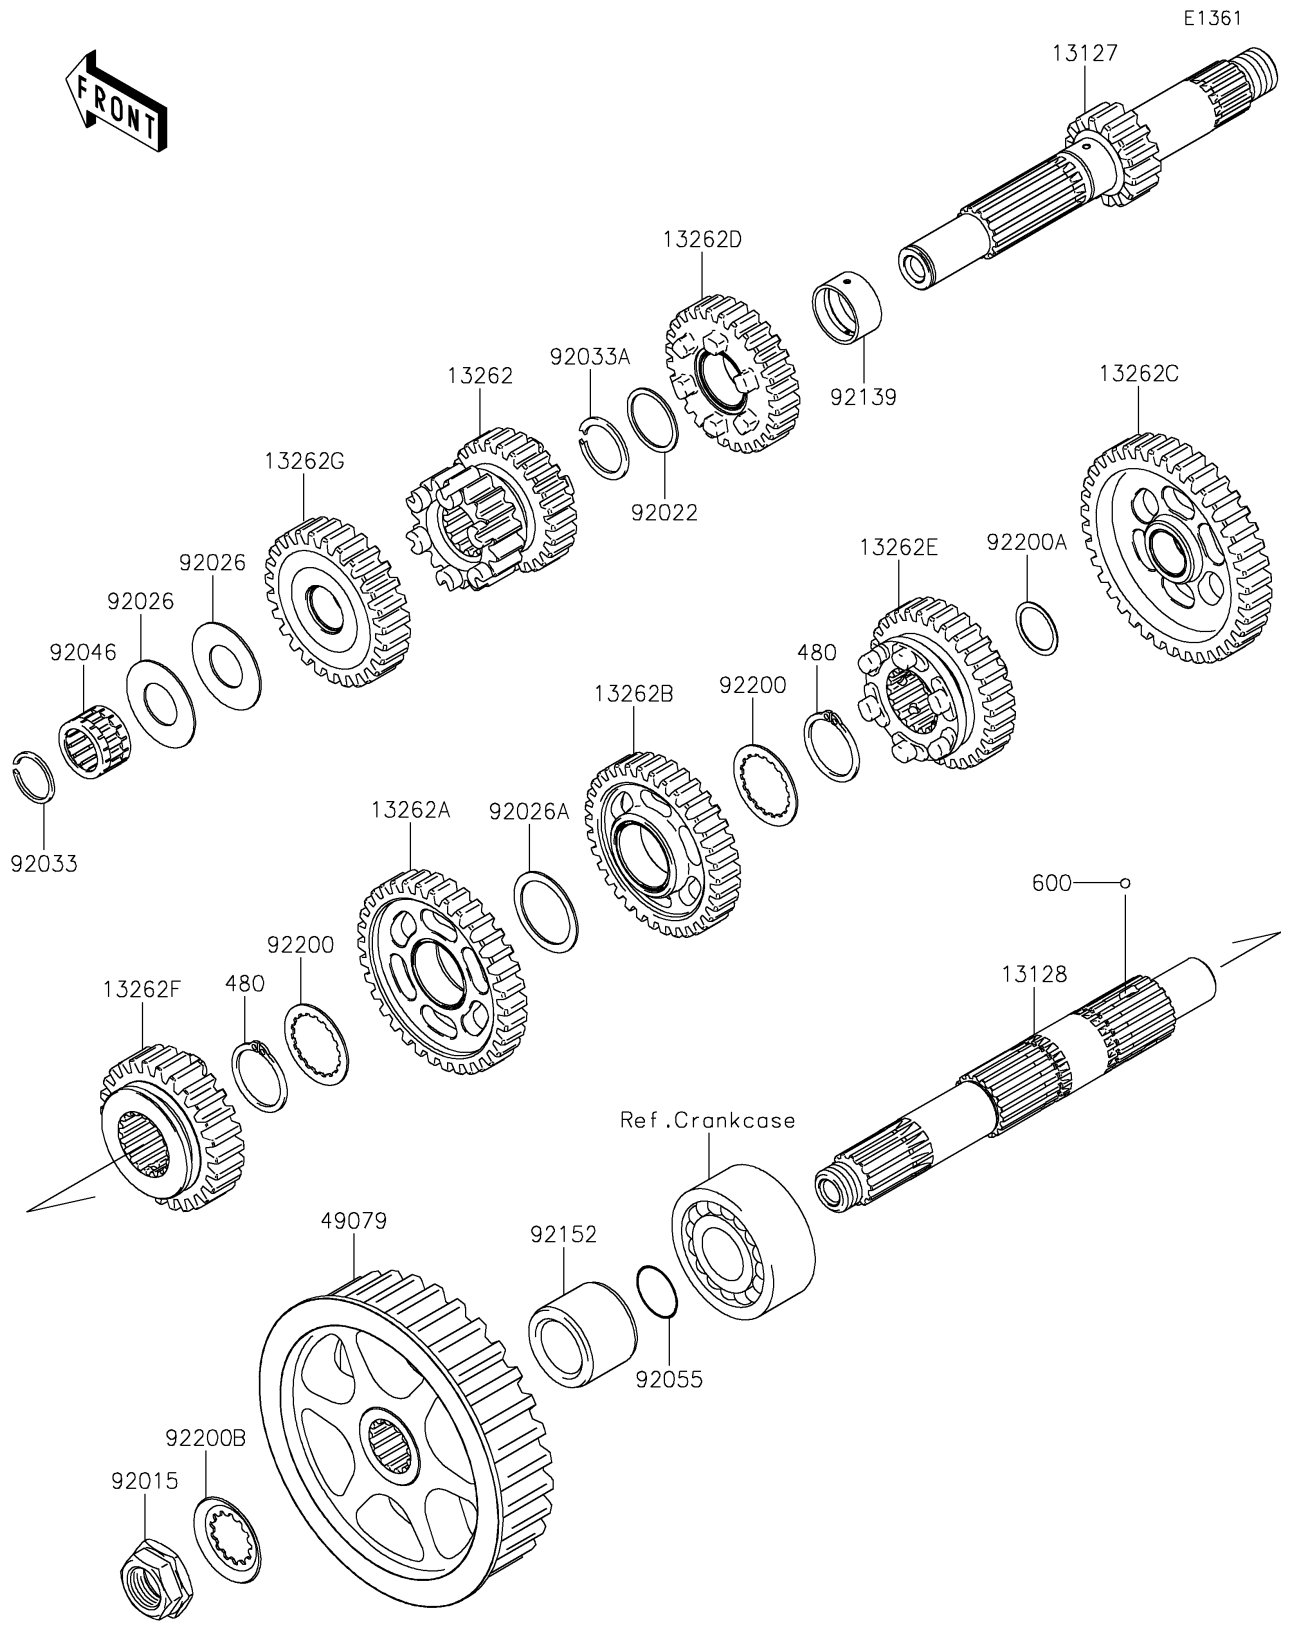

2016 Vulcan 900 Classic LT PARTS DIAGRAM

Transmission

2016 Vulcan 900 Classic LT PARTS LIST

Transmission

ITEM NAME	PART NUMBER	QUANTITY
SHAFT-TRANSMISSION INPUT,14T (Ref # 13127)	13127-0038	1
SHAFT-TRANSMISSION OUTPUT (Ref # 13128)	13128-0025	1
GEAR,INPUT 2ND&3RD,18T&25T (Ref # 13262)	13262-0315	1
GEAR,OUTPUT 2ND,34T (Ref # 13262A)	13262-0319	1
GEAR,OUTPUT 3RD,34T (Ref # 13262B)	13262-0320	1
GEAR,OUTPUT LOW,39T (Ref # 13262C)	13262-0419	1
GEAR,INPUT 4TH,28T (Ref # 13262D)	13262-0496	1
GEAR,OUTPUT 4TH,31T (Ref # 13262E)	13262-0497	1
GEAR,OUTPUT 5TH,26T (Ref # 13262F)	13262-0701	1
GEAR,INPUT 5TH,27T (Ref # 13262G)	13262-0703	1
CIRCLIP (Ref # 480)	480J2900	2
PULLEY-BELT (Ref # 49079)	49079-0016	1
BALL-STEEL,5/32 (Ref # 600)	600A0500	3
NUT,20MM (Ref # 92015)	92015-1963	1
WASHER,25.3X30X1 (Ref # 92022)	92022-161	1
SPACER,20X51X1 (Ref # 92026)	92026-0102	2
SPACER,30X38X1.0 (Ref # 92026A)	92026-079	1
RING-SNAP,20MM (Ref # 92033)	92033-015	1
RING-SNAP,24MM (Ref # 92033A)	92033-026	1
BEARING-NEEDLE,PK20X27X17X3 (Ref # 92046)	92046-1303	1
RING-O (Ref # 92055)	92055-035	1
BUSHING,4TH GEAR (Ref # 92139)	92139-0186	1
COLLAR (Ref # 92152)	92152-0335	1
WASHER,30.3X38X1.0 (Ref # 92200)	92200-0222	2
WASHER,20.2X25.0X0.5 (Ref # 92200A)	92200-0291	1
WASHER (Ref # 92200B)	92200-0863	1