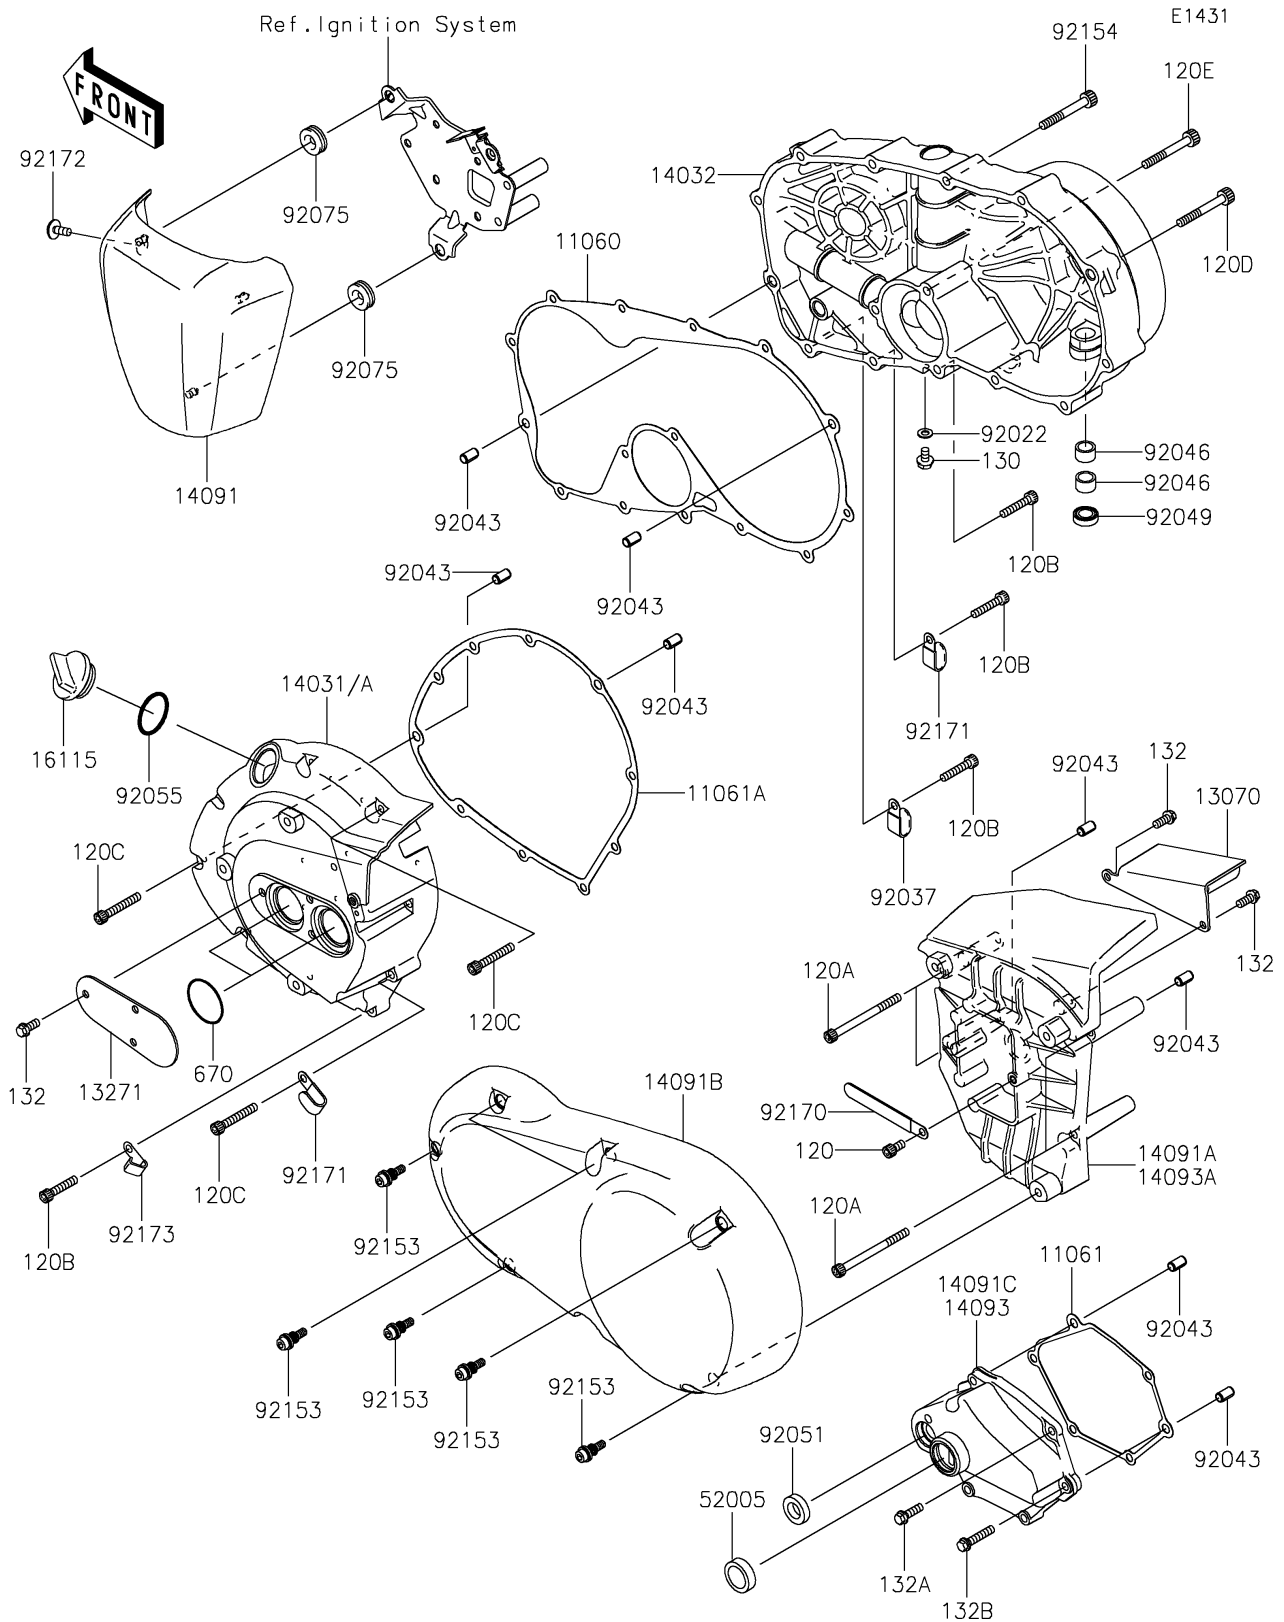

2016 Vulcan 900 Classic LT PARTS DIAGRAM

Engine Cover(s)

2016 Vulcan 900 Classic LT PARTS LIST

Engine Cover(s)

ITEM NAME	PART NUMBER	QUANTITY
GASKET,CLUTCH COVER (Ref # 11060)	11060-1926	1
GASKET,MECHANISM COVER (Ref # 11061)	11061-0208	1
GASKET,GENERATOR COVER (Ref # 11061A)	11061-0209	1
BOLT-SOCKET,6X12 (Ref # 120)	120CA0612	1
BOLT-SOCKET,6X75 (Ref # 120A)	120CA0675	4
BOLT-SOCKET,6X30 (Ref # 120B)	120CC0630	9
BOLT-SOCKET,6X40 (Ref # 120C)	120CC0640	4
BOLT-SOCKET,6X50 (Ref # 120D)	120CC0650	10
BOLT-SOCKET,6X65 (Ref # 120E)	120CC0665	1
BOLT-FLANGED,6X10 (Ref # 130)	130BA0610	1
GUIDE,BELT (Ref # 13070)	13070-0055	1
BOLT-FLANGED-SMALL,6X14 (Ref # 132)	132BA0614	5
PLATE (Ref # 13271)	13271-0700	1
BOLT-FLANGED-SMALL,6X20 (Ref # 132A)	132BA0620	1
BOLT-FLANGED-SMALL,6X30 (Ref # 132B)	132BA0630	5
COVER-GENERATOR (Ref # 14031)	14031-0056	1
COVER-CLUTCH (Ref # 14032)	14032-0076	1
COVER (Ref # 14091)	14091-0289	1
COVER,PULLEY (Ref # 14091A)	14091-0510	1
COVER,OUTER,LH (Ref # 14091B)	14091-0511	1
COVER,CHANGE MECHANISM (Ref # 14091C)	14091-0633	1
CAP-OIL FILLER (Ref # 16115)	16115-1009	1
GAUGE,OIL LEVEL (Ref # 52005)	52005-1009	1
WASHER,6.1X12X1 (Ref # 92022)	92022-077	1
CLAMP,L=45 (Ref # 92037)	92037-1539	1
PIN,6.2X8X14 (Ref # 92043)	92043-1263	8
BEARING-NEEDLE,HK1210FM (Ref # 92046)	92046-0034	2
SEAL-OIL,TB12205.5 (Ref # 92049)	92049-1271	1
SEAL-OIL,TB13225.5 (Ref # 92051)	92051-005	1

2016 Vulcan 900 Classic LT PARTS LIST

Engine Cover(s)

ITEM NAME	PART NUMBER	QUANTITY
RING-O,31.5X2.6 (Ref # 92055)	92055-049	1
DAMPER (Ref # 92075)	92075-1629	3
BOLT,SOCKET,6X22 (Ref # 92153)	92153-1331	6
BOLT,SOCKET,6X50 (Ref # 92154)	92154-0270	1
CLAMP (Ref # 92170)	92170-1925	1
CLAMP (Ref # 92171)	92171-0739	2
SCREW,5X12 (Ref # 92172)	92172-0101	1
CLAMP,HARNESS (Ref # 92173)	92173-1368	1
O RING,34MM (Ref # 670)	670B3034	2