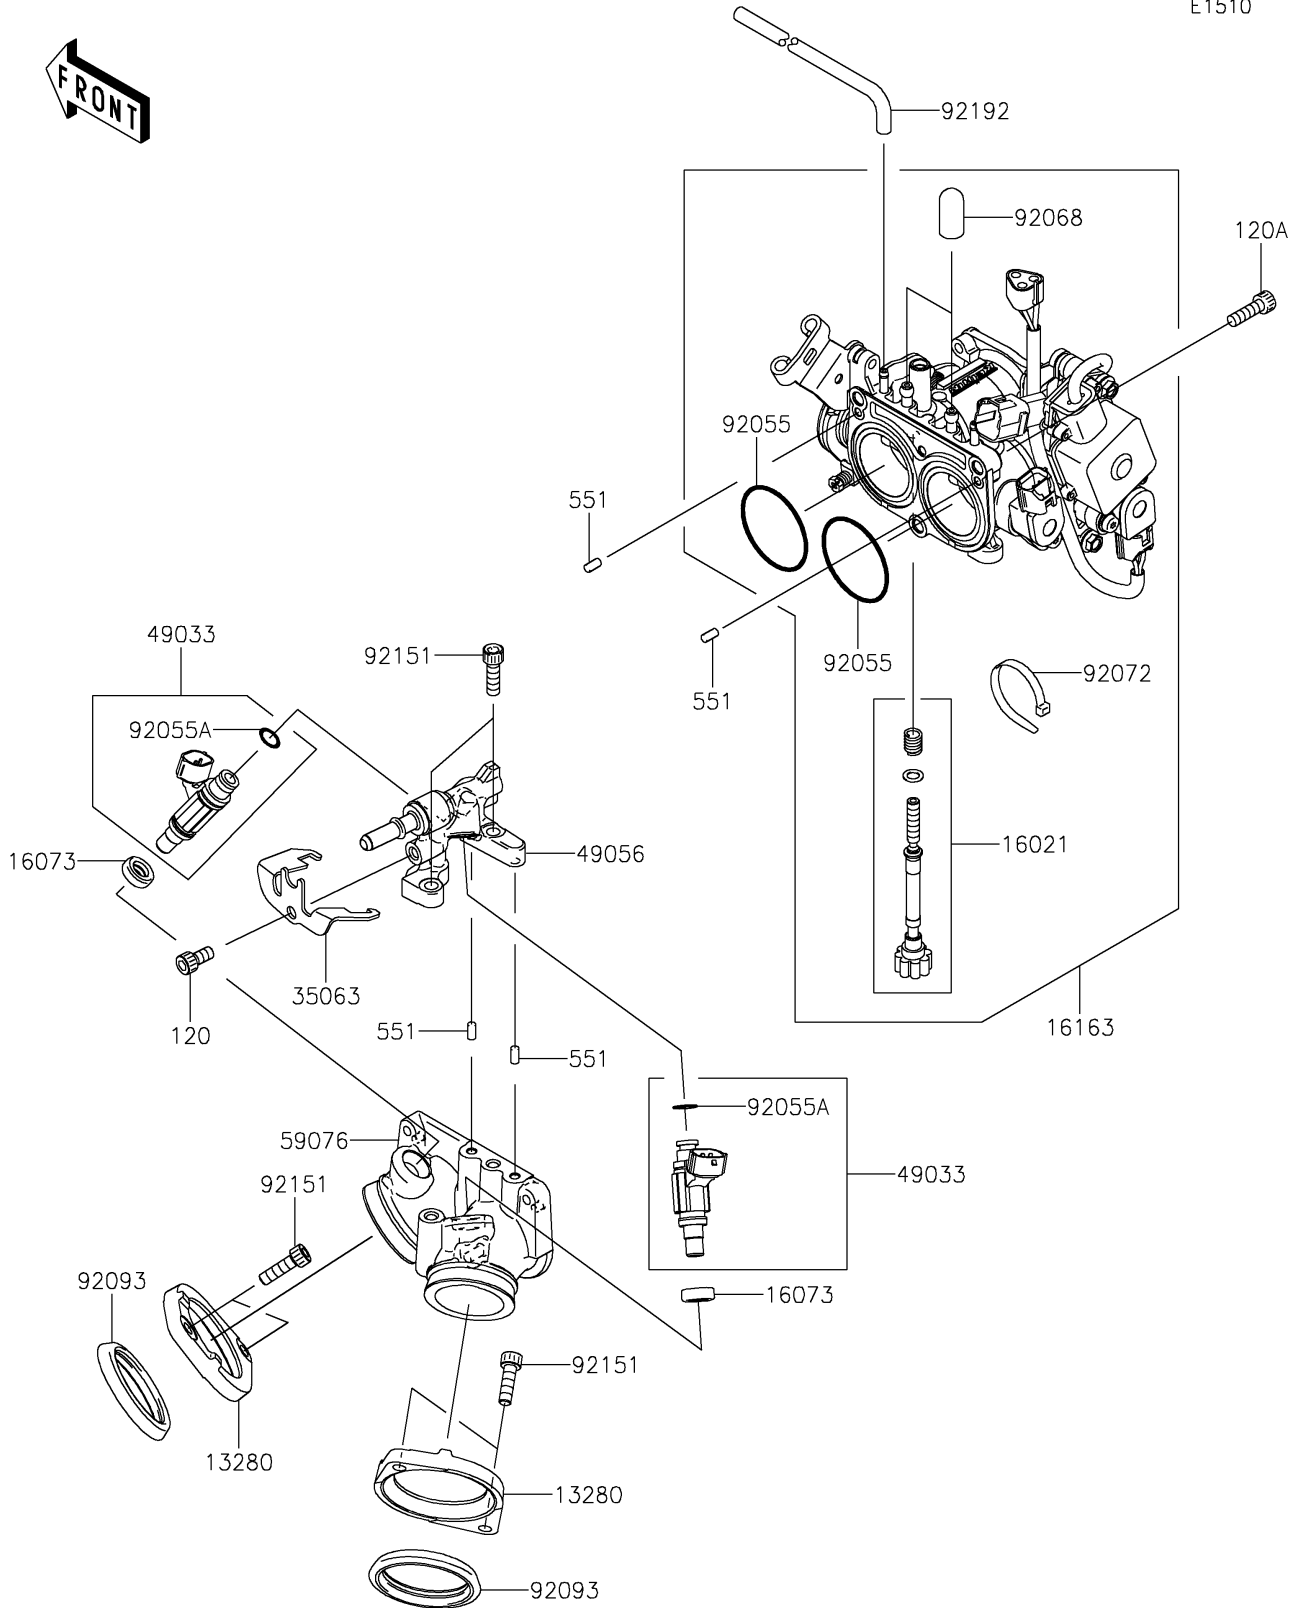

2016 Vulcan 900 Classic LT PARTS DIAGRAM

Throttle

E1510

2016 Vulcan 900 Classic LT PARTS LIST

Throttle

ITEM NAME	PART NUMBER	QUANTITY
BOLT-SOCKET,6X12 (Ref # 120)	120CA0612	1
BOLT-SOCKET,6X20 (Ref # 120A)	120CA0620	3
HOLDER (Ref # 13280)	13280-1154	2
SCREW-THROTTLE STOP (Ref # 16021)	16021-0016	1
INSULATOR (Ref # 16073)	16073-3707	2
THROTTLE-ASSY,TTK34 (Ref # 16163)	16163-0114	1
STAY (Ref # 35063)	35063-0240	1
NOZZLE-INJECTION (Ref # 49033)	49033-0011	2
PIPE-INJECTION (Ref # 49056)	49056-0018	1
PIN-DOWEL (Ref # 551)	551R0408	4
MANIFOLD-INTAKE (Ref # 59076)	59076-0003	1
RING-O (Ref # 92055)	92055-0118	2
RING-O,INJECTION NOZZLE (Ref # 92055A)	92055-1622	2
PLUG,12X25 (Ref # 92068)	92068-006	2
BAND,SUB-HARNESS (Ref # 92072)	92072-0012	1
SEAL (Ref # 92093)	92093-0072	2
BOLT,SOCKET,6X20 (Ref # 92151)	92151-3774	6
TUBE,SENSOR-THROBO (Ref # 92192)	92192-0308	1