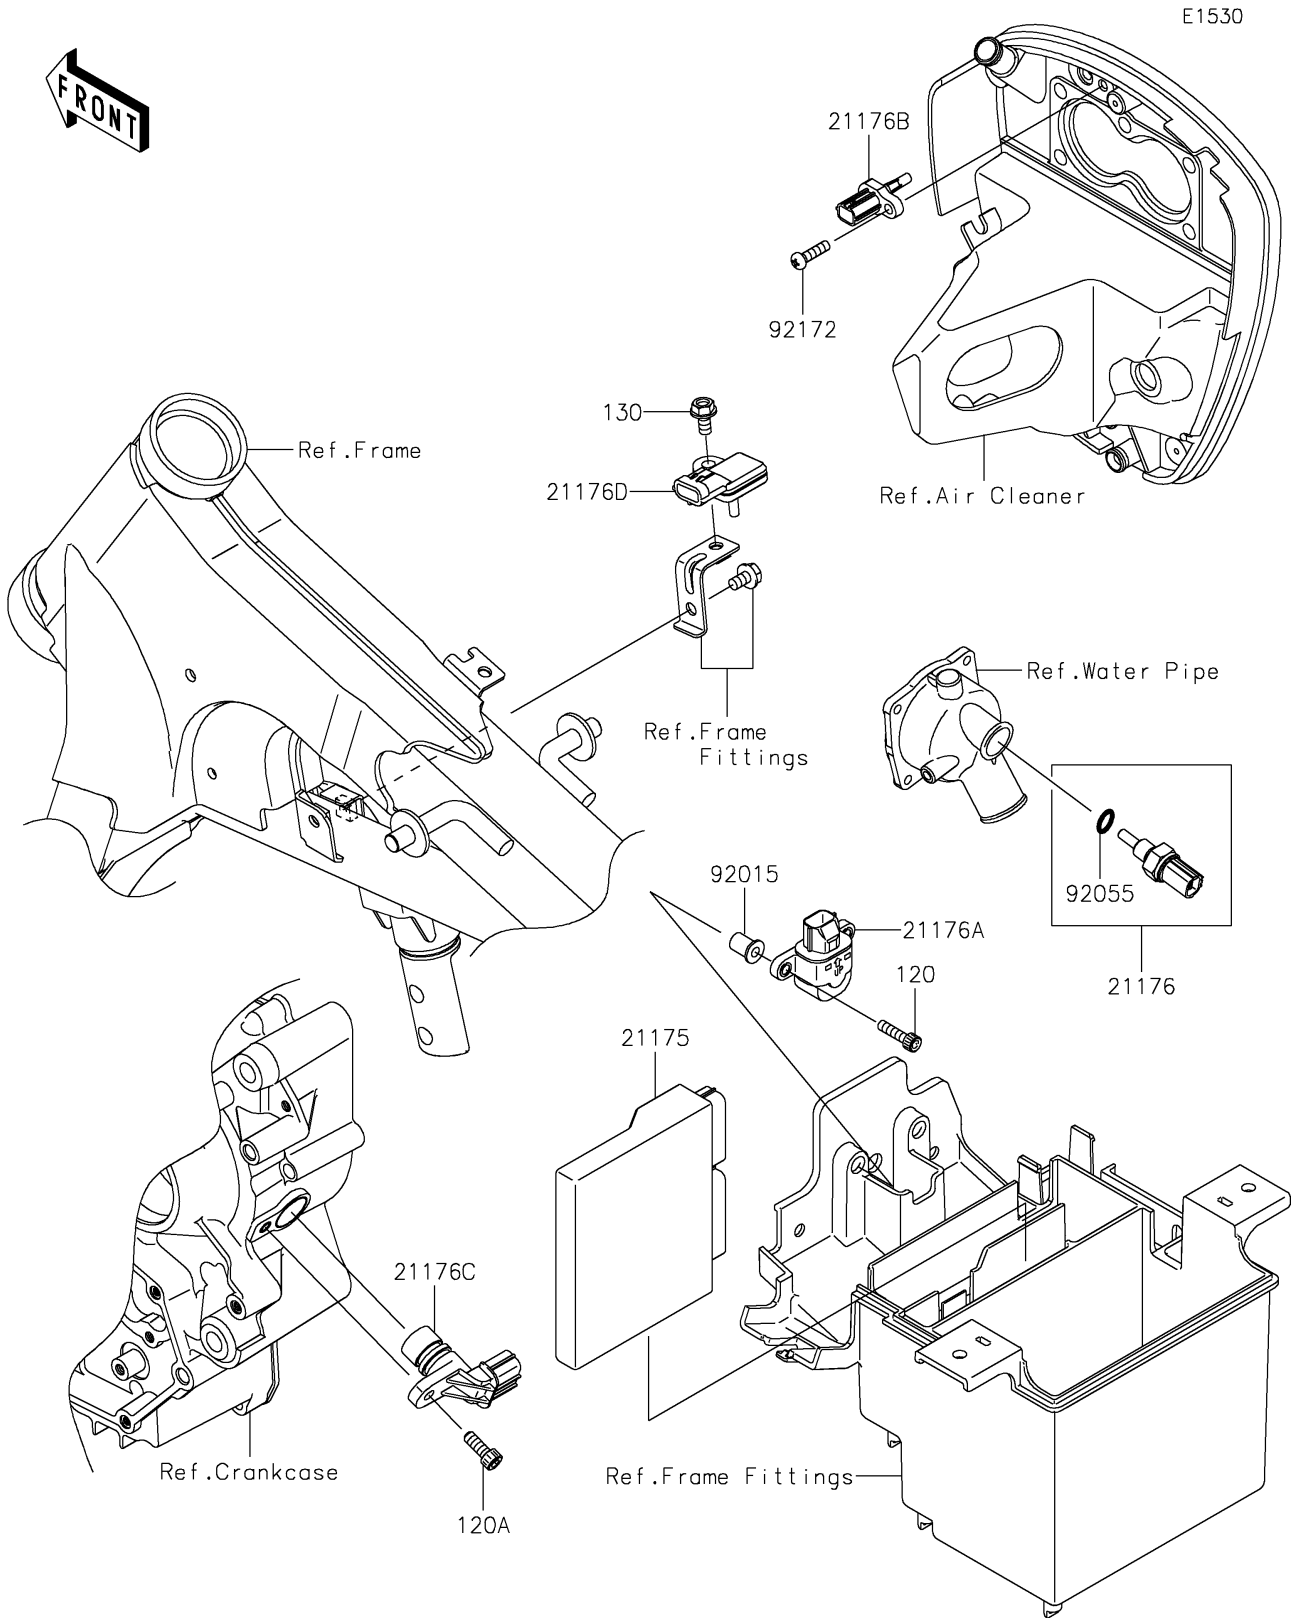

2016 Vulcan 900 Classic LT PARTS DIAGRAM

Fuel Injection

2016 Vulcan 900 Classic LT PARTS LIST

Fuel Injection

ITEM NAME	PART NUMBER	QUANTITY
BOLT-SOCKET,5X20 (Ref # 120)	120CA0520	2
BOLT-SOCKET,6X16 (Ref # 120A)	120CA0616	1
BOLT-FLANGED,6X12 (Ref # 130)	130BA0612	1
CONTROL UNIT-ELECTRONIC (Ref # 21175)	21175-0146	1
SENSOR,WATER TEMP (Ref # 21176)	21176-0009	1
SENSOR (Ref # 21176A)	21176-0025	1
SENSOR,AIR TEMPERATURE (Ref # 21176B)	21176-0048	1
SENSOR,SPEED (Ref # 21176C)	21176-0054	1
SENSOR,PRESSURE (Ref # 21176D)	21176-0058	1
NUT,WELL,5MM (Ref # 92015)	92015-1757	2
RING-O,9.5X1.9 (Ref # 92055)	92055-0016	1
SCREW,TAPPING,5X20 (Ref # 92172)	92172-0011	1