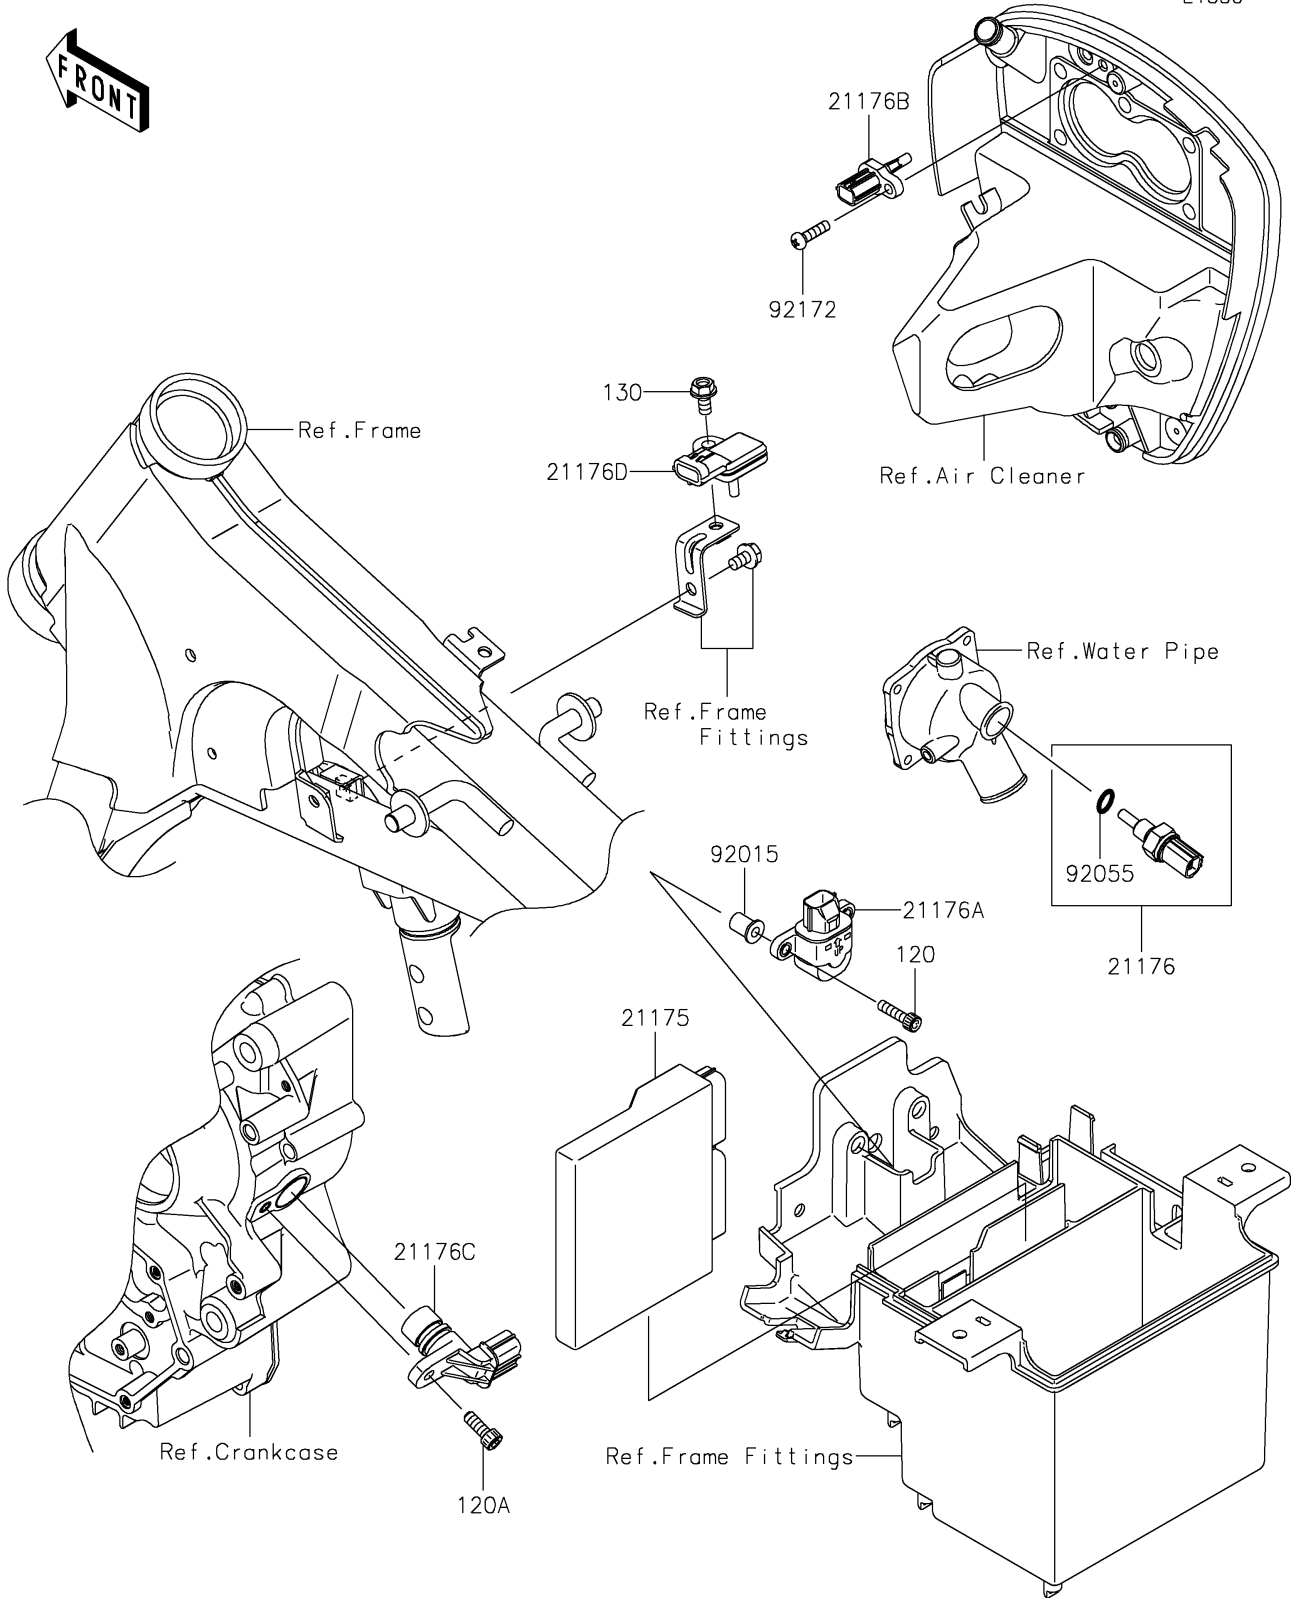

# 2020 VULCAN® 900 CLASSIC LT PARTS DIAGRAM

Fuel Injection

E1530

## 2020 VULCAN® 900 CLASSIC LT PARTS LIST

### Fuel Injection

ITEM NAME	PART NUMBER	QUANTITY
BOLT-SOCKET,5X20 (Ref # 120)	120CA0520	2
BOLT-SOCKET,6X16 (Ref # 120A)	120CA0616	1
BOLT-FLANGED,6X12 (Ref # 130)	130BA0612	1
CONTROL UNIT-ELECTRONIC (Ref # 21175)	21175-0146	1
SENSOR,WATER TEMP (Ref # 21176)	21176-0009	1
SENSOR (Ref # 21176A)	21176-0025	1
SENSOR,AIR TEMPERATURE (Ref # 21176B)	21176-0048	1
SENSOR,SPEED (Ref # 21176C)	21176-0054	1
SENSOR,PRESSURE (Ref # 21176D)	21176-0058	1
NUT,WELL,5MM (Ref # 92015)	92015-1757	2
RING-O,9.5X1.9 (Ref # 92055)	92055-0016	1
SCREW,TAPPING,5X20 (Ref # 92172)	92172-0011	1