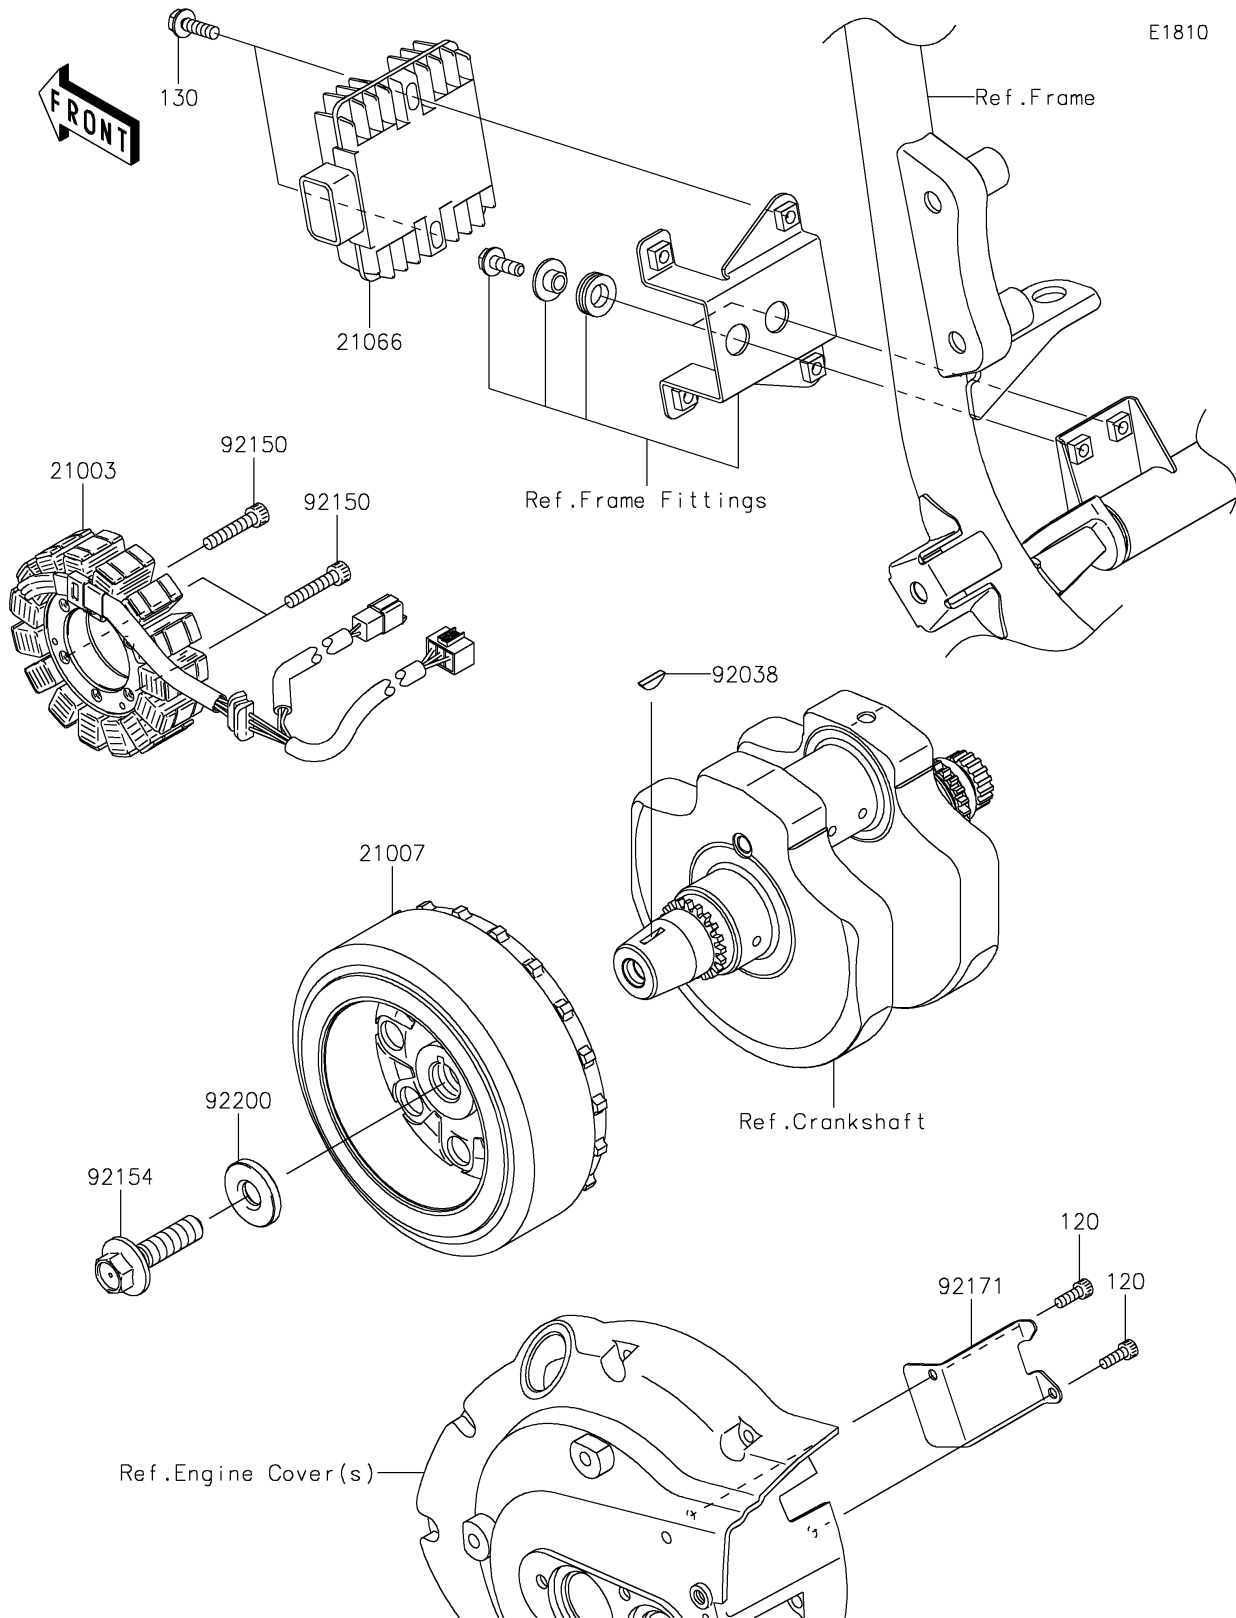

# 2016 Vulcan 900 Classic LT PARTS DIAGRAM

Generator

## 2016 Vulcan 900 Classic LT PARTS LIST

### Generator

ITEM NAME	PART NUMBER	QUANTITY
BOLT-SOCKET,5X14 (Ref # 120)	120CA0514	2
BOLT-FLANGED,6X20 (Ref # 130)	130BB0620	2
STATOR (Ref # 21003)	21003-0053	1
ROTOR (Ref # 21007)	21007-0076	1
REGULATOR-VOLTAGE (Ref # 21066)	21066-0705	1
KEY,WOODRUFF (Ref # 92038)	92038-001	1
BOLT,SOCKET,6X30 (Ref # 92150)	92150-1433	3
BOLT,FLANGED,12X45 (Ref # 92154)	92154-1357	1
CLAMP (Ref # 92171)	92171-0563	1
WASHER,12X33X5 (Ref # 92200)	92200-0220	1