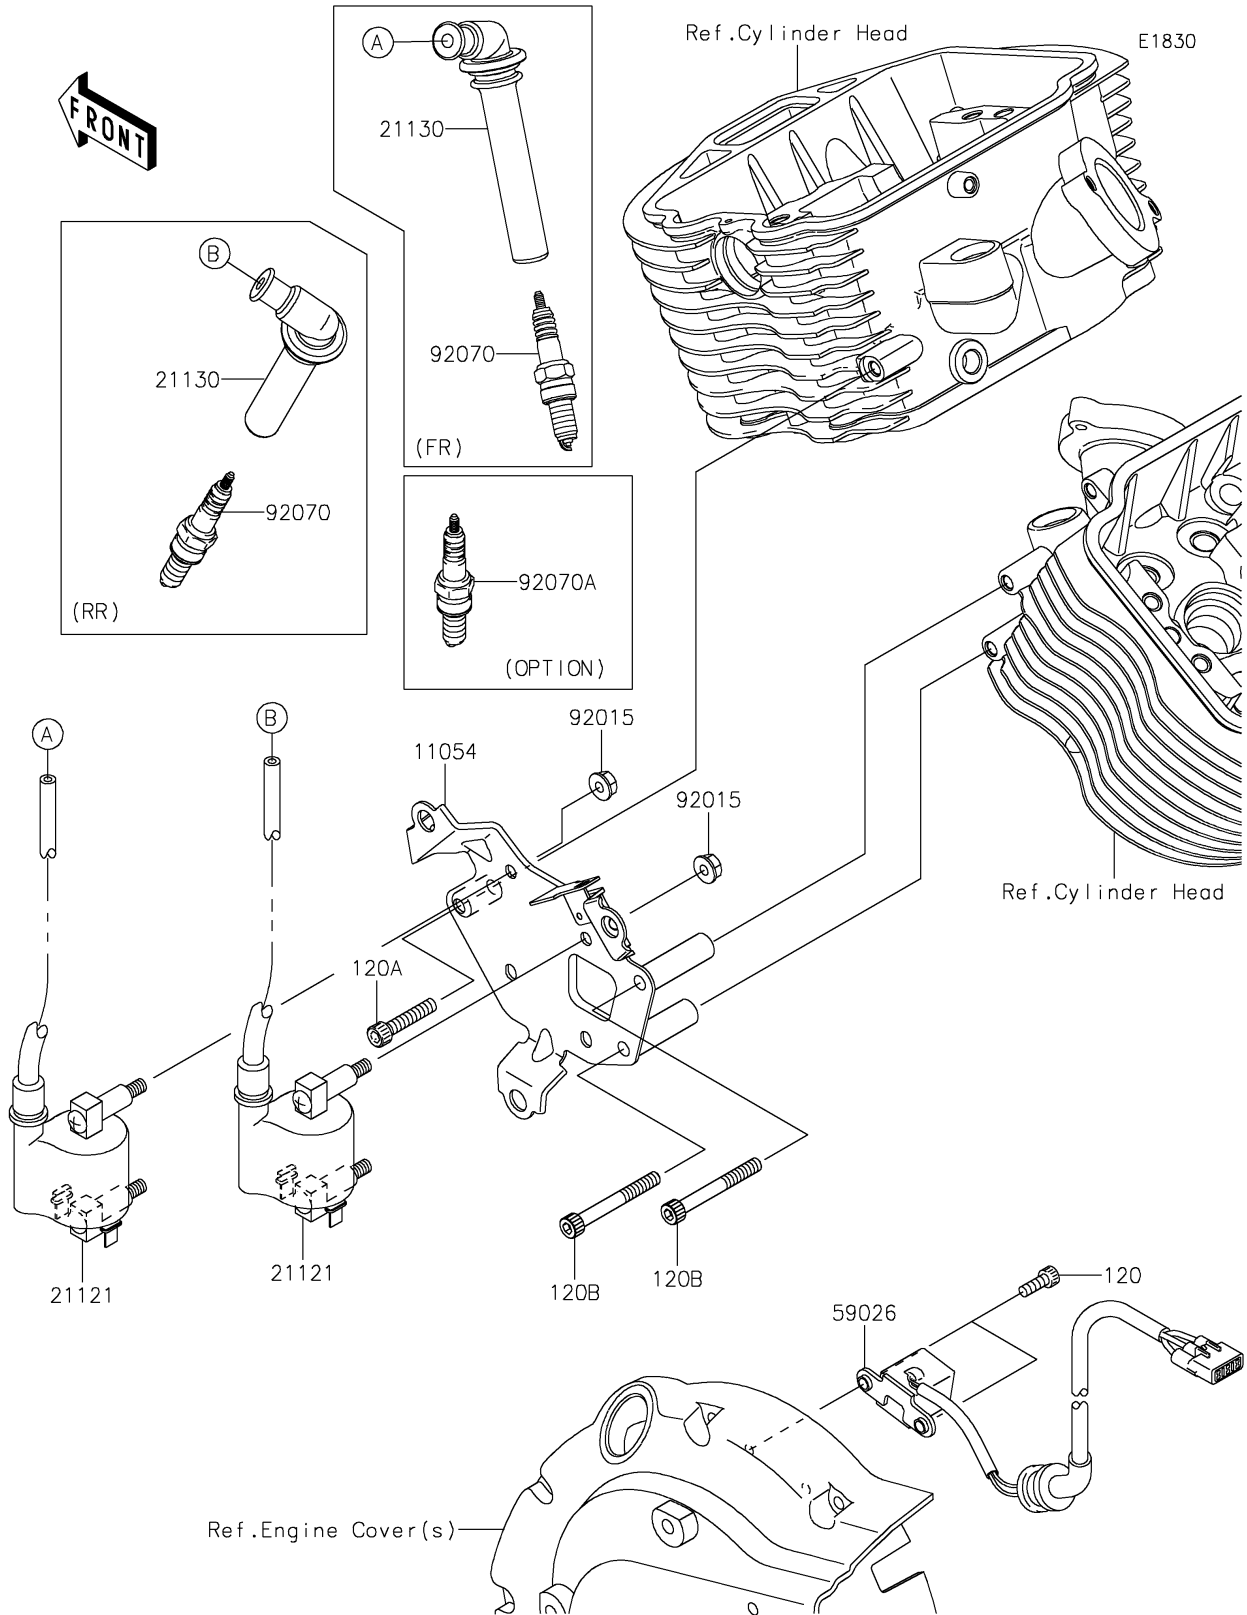

# 2016 Vulcan 900 Classic LT PARTS DIAGRAM

## 2016 Vulcan 900 Classic LT PARTS LIST

### Ignition System

ITEM NAME	PART NUMBER	QUANTITY
BRACKET,IGNITION COIL (Ref # 11054)	11054-1537	1
BOLT-SOCKET,5X14 (Ref # 120)	120CA0514	2
BOLT-SOCKET,6X35 (Ref # 120A)	120CA0635	1
BOLT-SOCKET,6X55 (Ref # 120B)	120CA0655	2
COIL-IGNITION (Ref # 21121)	21121-0027	2
CAP-SPARK PLUG (Ref # 21130)	21130-1075	2
COIL-PULSING (Ref # 59026)	59026-0017	1
NUT,FLANGED,6MM (Ref # 92015)	92015-1367	4
PLUG-SPARK,CPR7EA-9(NGK) (Ref # 92070)	92070-0022	2
PLUG-SPARK,CPR8EA-9(NGK) (Ref # 92070A)	92070-0029	2