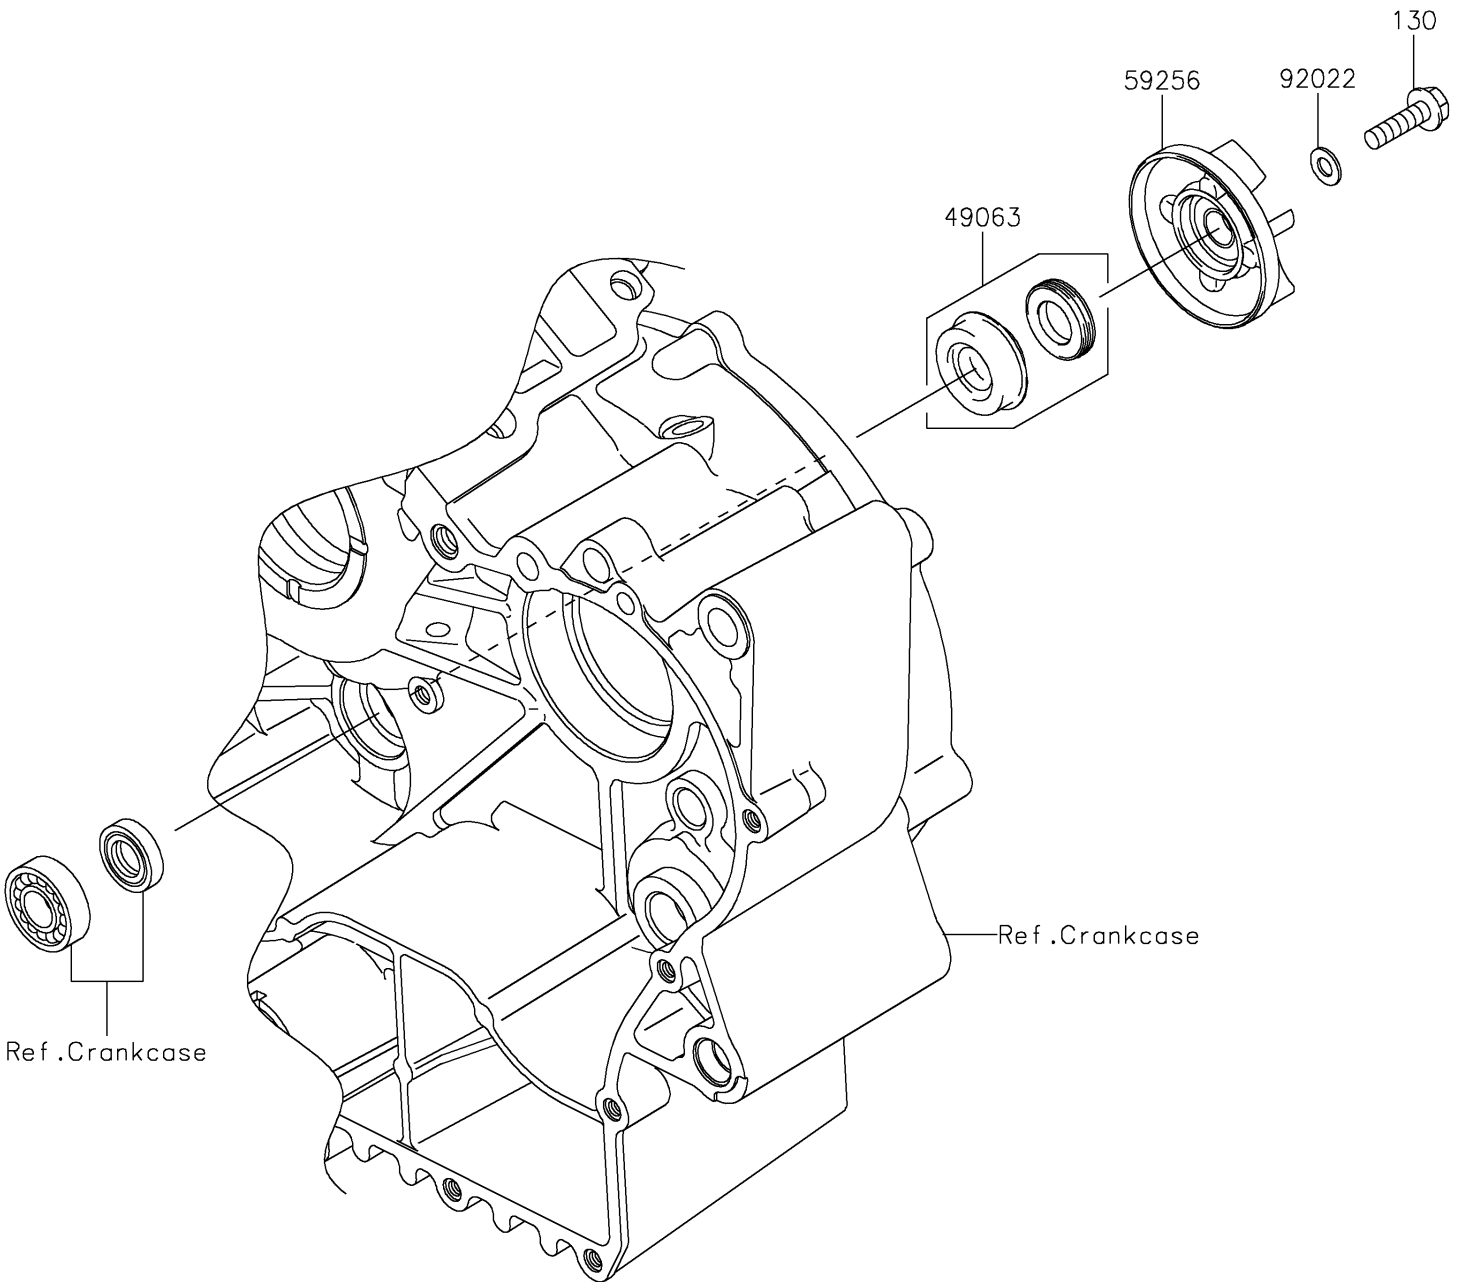

# 2016 Vulcan 900 Classic LT PARTS DIAGRAM

Water Pump

E3031

## 2016 Vulcan 900 Classic LT PARTS LIST

### Water Pump

ITEM NAME	PART NUMBER	QUANTITY
BOLT-FLANGED,6X22 (Ref # 130)	130BA0622	1
SEAL-MECHANICAL,WATER (Ref # 49063)	49063-1055	1
IMPELLER (Ref # 59256)	59256-1073	1
WASHER,6.1X12X1 (Ref # 92022)	92022-077	1