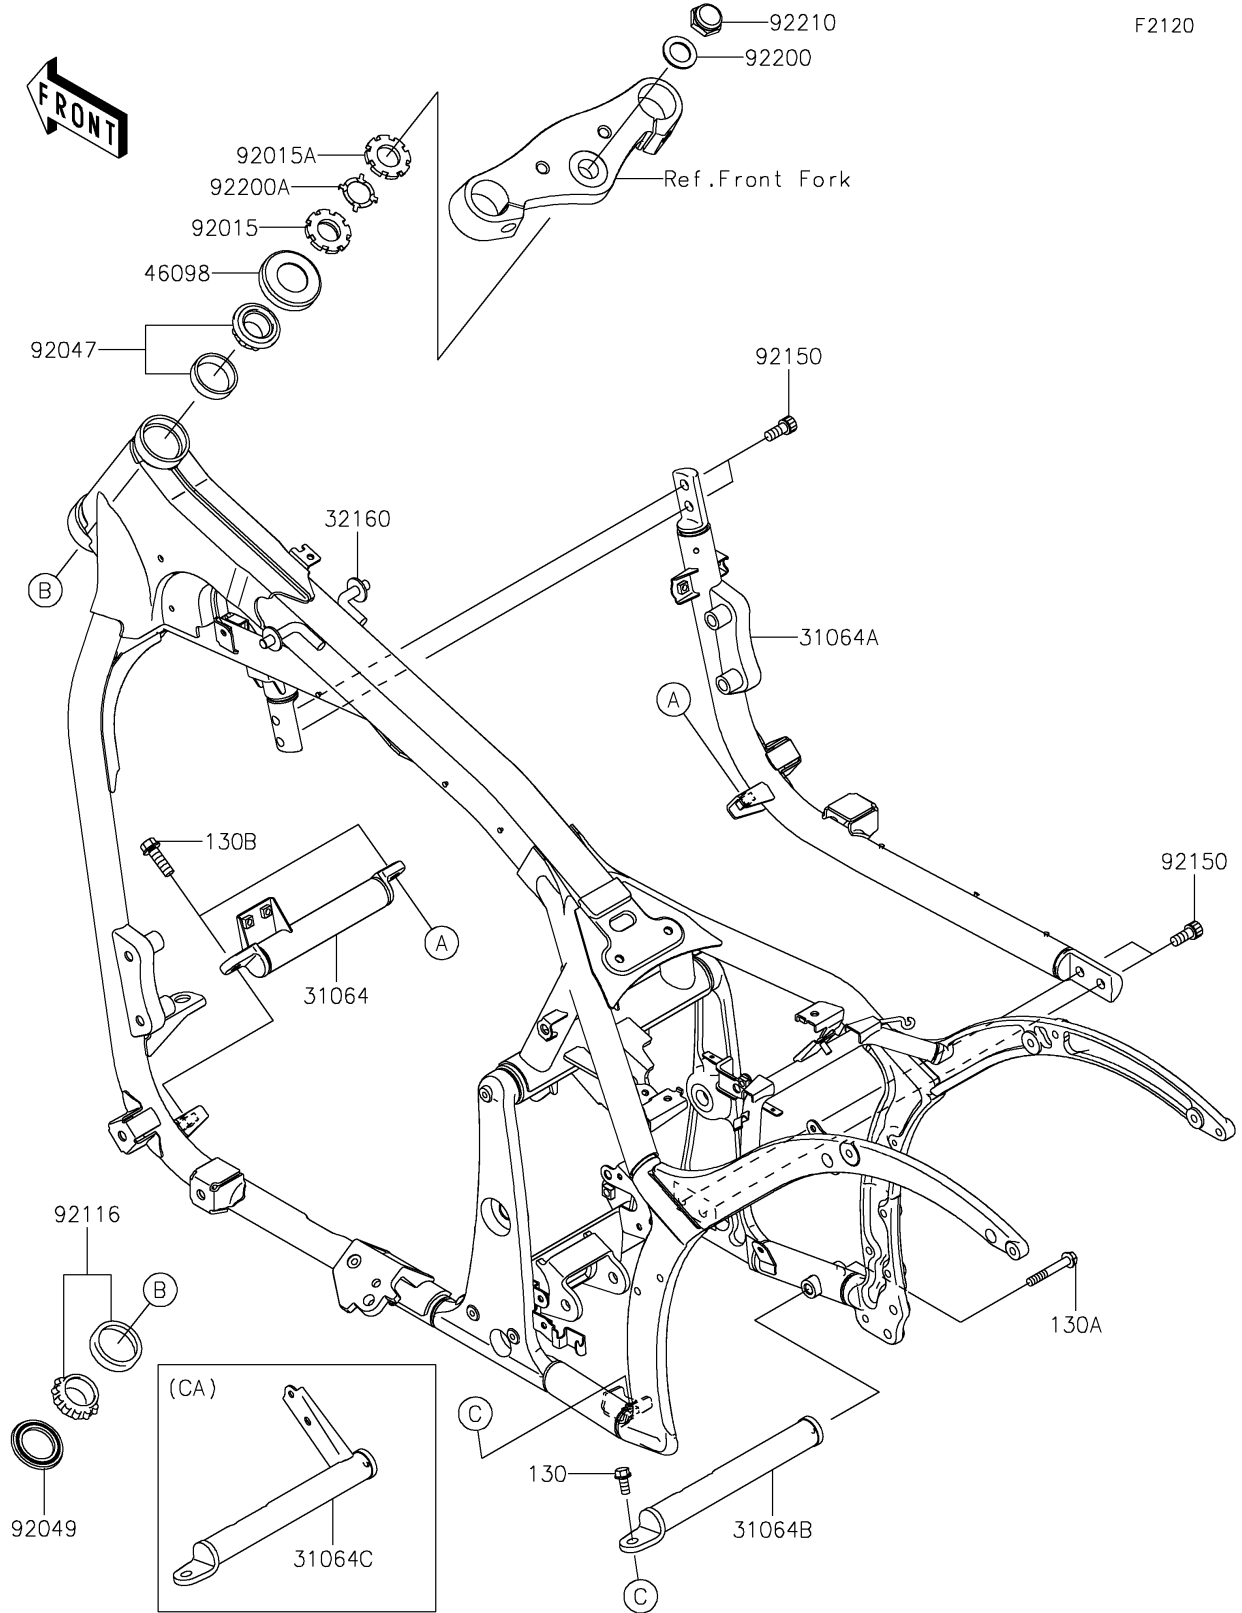

# 2016 Vulcan 900 Classic LT PARTS DIAGRAM

Frame

F2120

## 2016 Vulcan 900 Classic LT PARTS LIST

### Frame

ITEM NAME	PART NUMBER	QUANTITY
BOLT-FLANGED,8X18 (Ref # 130)	130BB0818	1
BOLT-FLANGED,8X65 (Ref # 130A)	130BB0865	1
BOLT-FLANGED,10X25 (Ref # 130B)	130BB1025	2
PIPE-COMP,FRONT CROSS,F.S.BLK (Ref # 31064)	31064-0047-18R	1
PIPE-COMP,DOWNTUBE,RH,F.S.BLK (Ref # 31064A)	31064-0097-18R	1
PIPE-COMP,REAR CROSS,F.S.BLK (Ref # 31064B)	31064-0183-18R	1
PIPE-COMP,REAR CROSS,F.S.BLACK (Ref # 31064C)	31064-0184-18R	1
FRAME-COMP,F.S.BLACK (Ref # 32160)	32160-0597-18R	1
CAP,STEERING STEM (Ref # 46098)	46098-017	1
NUT,25MM,T=10 (Ref # 92015)	92015-1377	1
NUT,25MM,T=6 (Ref # 92015A)	92015-1378	1
RACE,ROLLER,32005JR RS (Ref # 92047)	92047-017	1
SEAL-OIL,XMHE36X52X4J (Ref # 92049)	92049-1162	1
BEARING-ROLLER,HR320/28XJ (Ref # 92116)	92116-1009	1
BOLT,SOCKET,10X23 (Ref # 92150)	92150-1942	4
WASHER,22.5X36X2.3 (Ref # 92200)	92200-0270	1
WASHER,CLAW,25.5X34X0.6 (Ref # 92200A)	92200-0353	1
NUT,CAP,22MM (Ref # 92210)	92210-0263	1