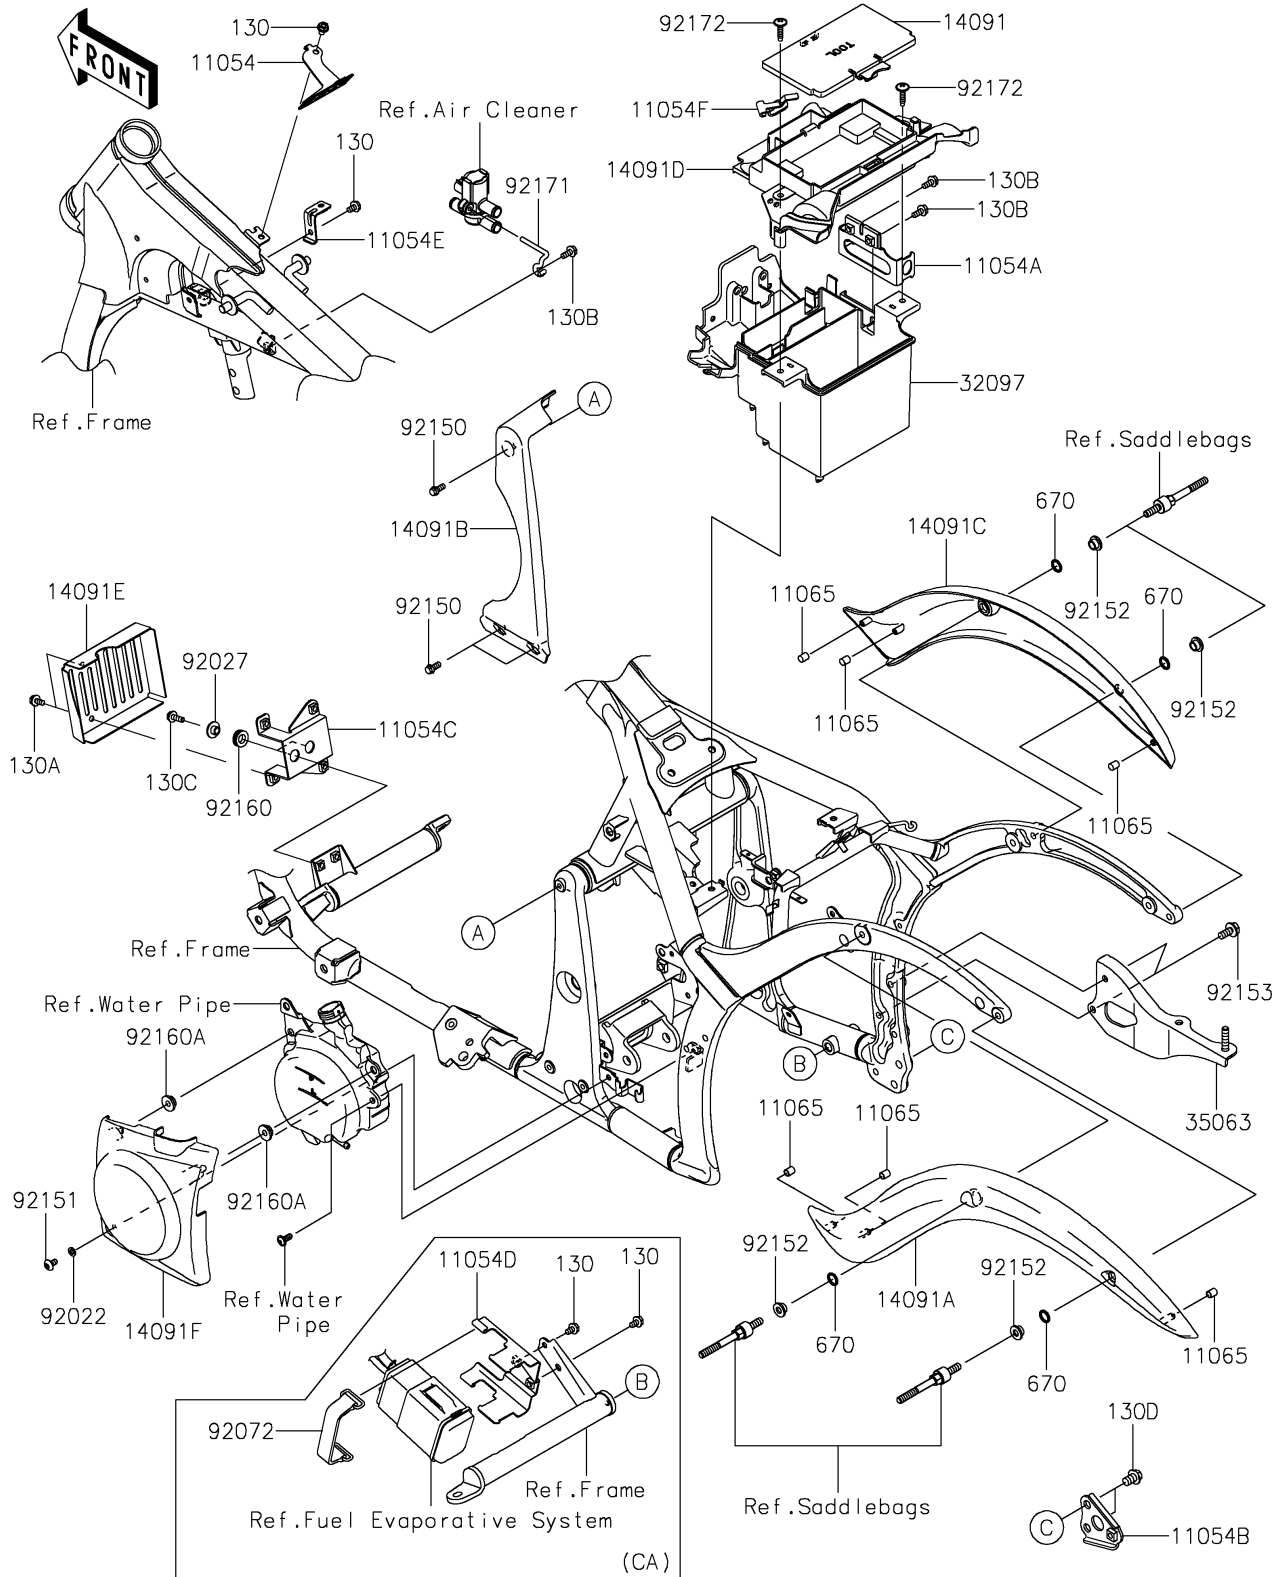

2016 Vulcan 900 Classic LT PARTS DIAGRAM

Frame Fittings

F2131

2016 Vulcan 900 Classic LT PARTS LIST

Frame Fittings

ITEM NAME	PART NUMBER	QUANTITY
BRACKET,FRONT COUPLER (Ref # 11054)	11054-0119	1
BRACKET,RELAY BOX (Ref # 11054A)	11054-0120	1
BRACKET,MUFFLER (Ref # 11054B)	11054-0122	1
BRACKET,REGULATOR (Ref # 11054C)	11054-0124	1
BRACKET,CANISTER (Ref # 11054D)	11054-0147	1
BRACKET,BOOST SENSOR (Ref # 11054E)	11054-0736	1
BRACKET,HELMET LOCK (Ref # 11054F)	11054-0738	1
CAP (Ref # 11065)	11065-0156	6
BOLT-FLANGED,6X10 (Ref # 130)	130BB0610	4
BOLT-FLANGED,6X10 (Ref # 130)	130BB0610	2
BOLT-FLANGED,6X12 (Ref # 130A)	130BB0612	2
BOLT-FLANGED,6X14 (Ref # 130B)	130BB0614	3
BOLT-FLANGED,6X20 (Ref # 130C)	130BB0620	2
BOLT-FLANGED,10X14 (Ref # 130D)	130BB1014	2
COVER,TOOL CASE (Ref # 14091)	14091-0520	1
COVER,FENDER,LH (Ref # 14091A)	14091-0521	1
COVER,PIVOT (Ref # 14091B)	14091-0526	1
COVER,FENDER,RH (Ref # 14091C)	14091-0638	1
COVER,BATTERY CASE&TOOL CASE (Ref # 14091D)	14091-0733	1
COVER,REGULATOR (Ref # 14091E)	14091-0836	1
COVER,RESERVOIR TANK (Ref # 14091F)	14091-1628	1
CASE-BATTERY (Ref # 32097)	32097-0021	1
STAY,MUFFLER,F.S.BLACK (Ref # 35063)	35063-0342-18R	1
O RING,12MM (Ref # 670)	670B2012	4
WASHER,6.2X11X1.5 (Ref # 92022)	92022-183	1
COLLAR,L=7.4 (Ref # 92027)	92027-1848	2
BAND (Ref # 92072)	92072-1384	1
BOLT,FLANGED,6X14 (Ref # 92150)	92150-1689	3
BOLT,SOCKET,6X12 (Ref # 92151)	92151-1940	1

2016 Vulcan 900 Classic LT PARTS LIST

Frame Fittings

ITEM NAME	PART NUMBER	QUANTITY
COLLAR (Ref # 92152)	92152-0381	4
BOLT,FLANGED,8X20 (Ref # 92153)	92153-1704	2
DAMPER (Ref # 92160)	92160-1278	2
DAMPER (Ref # 92160A)	92160-1613	2
CLAMP (Ref # 92171)	92171-0600	1
SCREW,6X26 (Ref # 92172)	92172-0137	2