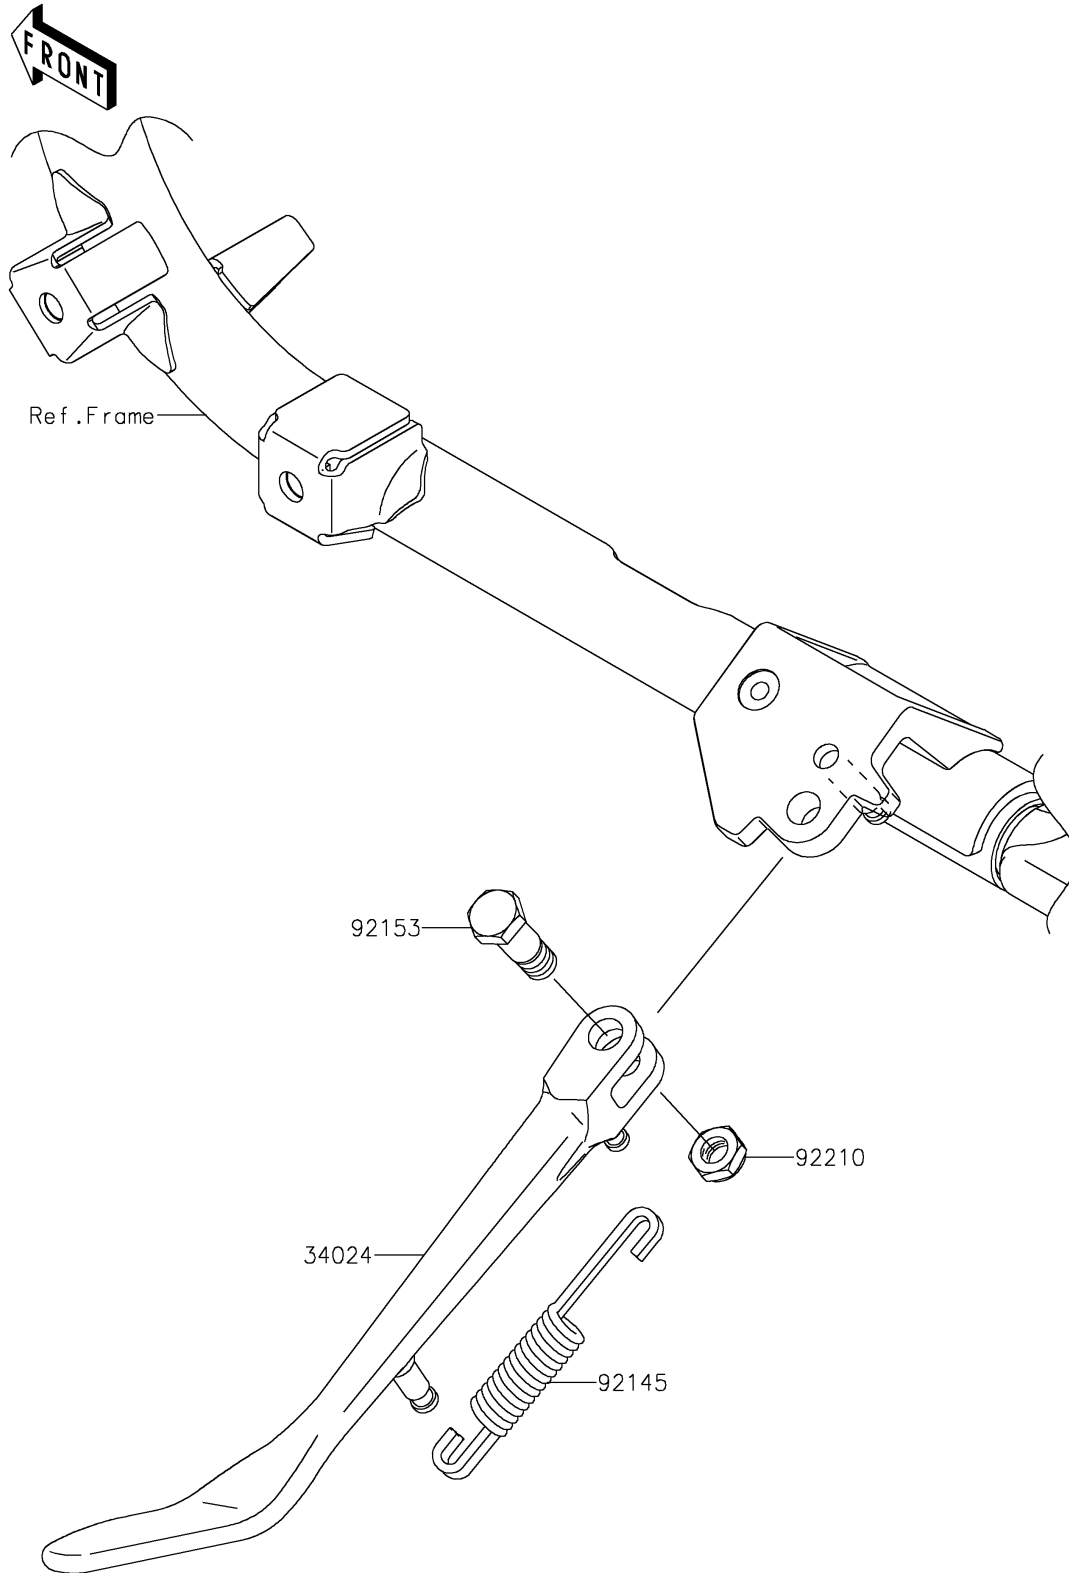

2016 Vulcan 900 Classic LT PARTS DIAGRAM

Stand(s)

F2190

2016 Vulcan 900 Classic LT PARTS LIST

Stand(s)

ITEM NAME	PART NUMBER	QUANTITY
STAND-SIDE (Ref # 34024)	34024-0083	1
SPRING,SIDE STAND (Ref # 92145)	92145-0687	1
BOLT,SIDE STAND,10MM (Ref # 92153)	92153-1416	1
NUT,LOCK,10MM (Ref # 92210)	92210-0784	1