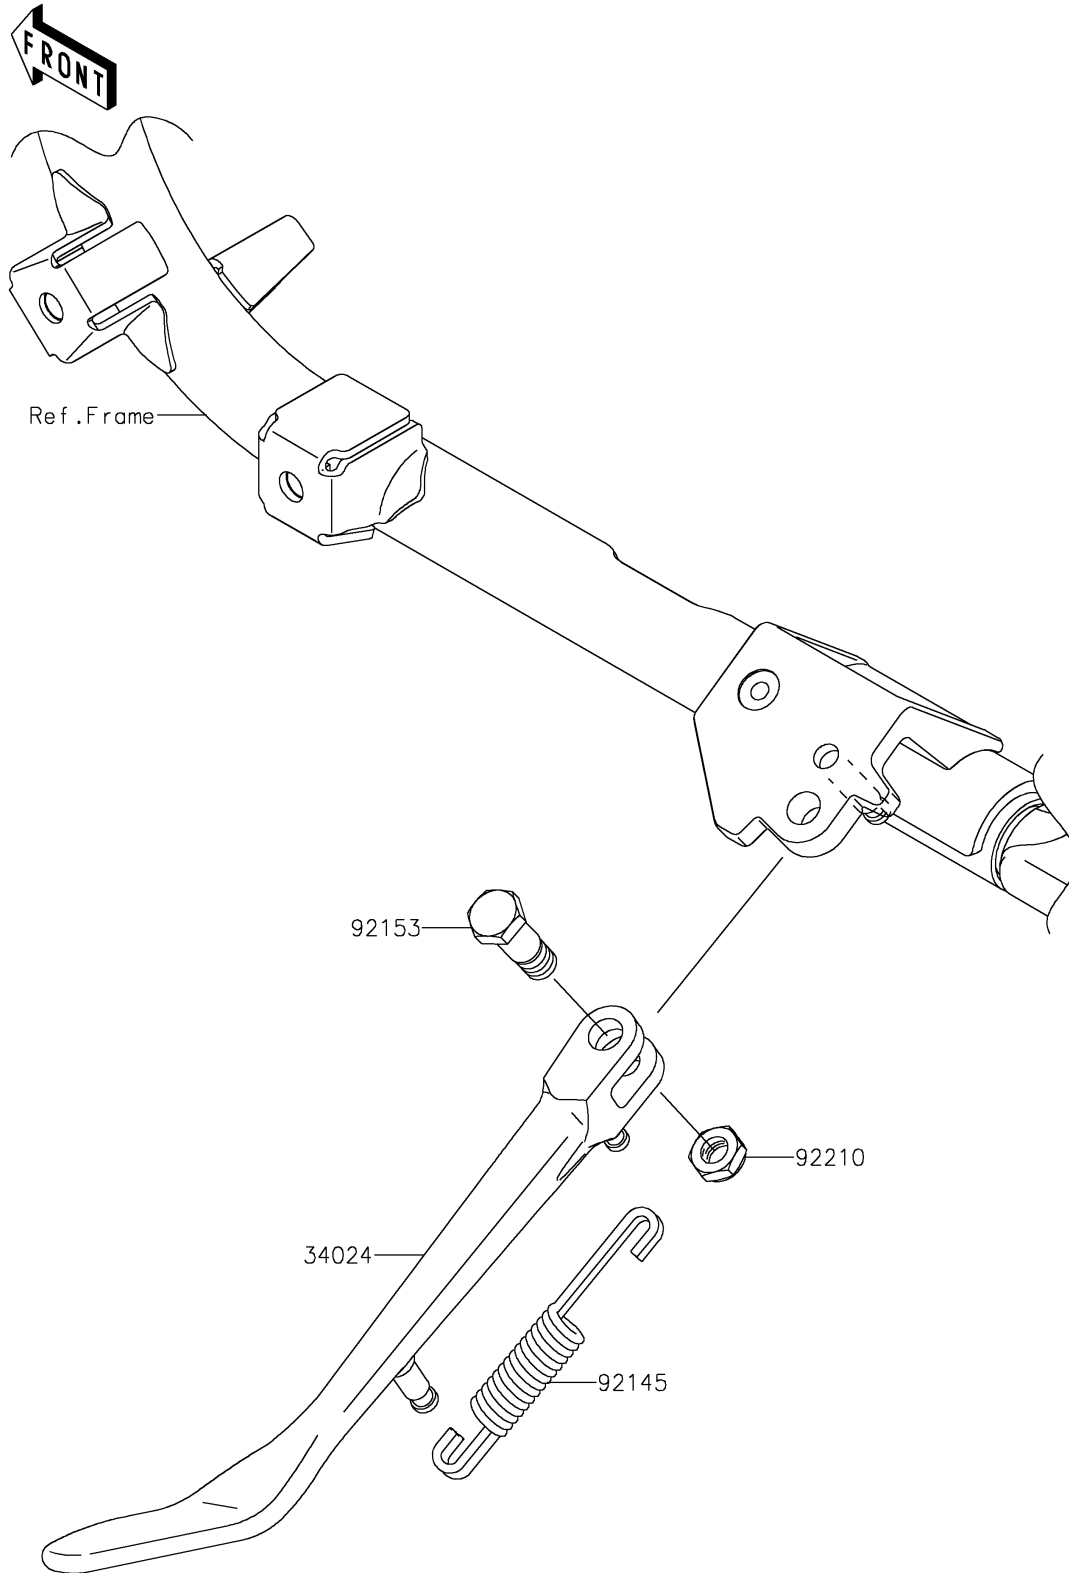

# 2019 VULCAN® 900 CLASSIC LT PARTS DIAGRAM

Stand(s)

F2190

## 2019 VULCAN® 900 CLASSIC LT PARTS LIST

Stand(s)

ITEM NAME	PART NUMBER	QUANTITY
STAND-SIDE (Ref # 34024)	34024-0083	1
SPRING,SIDE STAND (Ref # 92145)	92145-0687	1
BOLT,SIDE STAND,10MM (Ref # 92153)	92153-1416	1
NUT,LOCK,10MM (Ref # 92210)	92210-0784	1