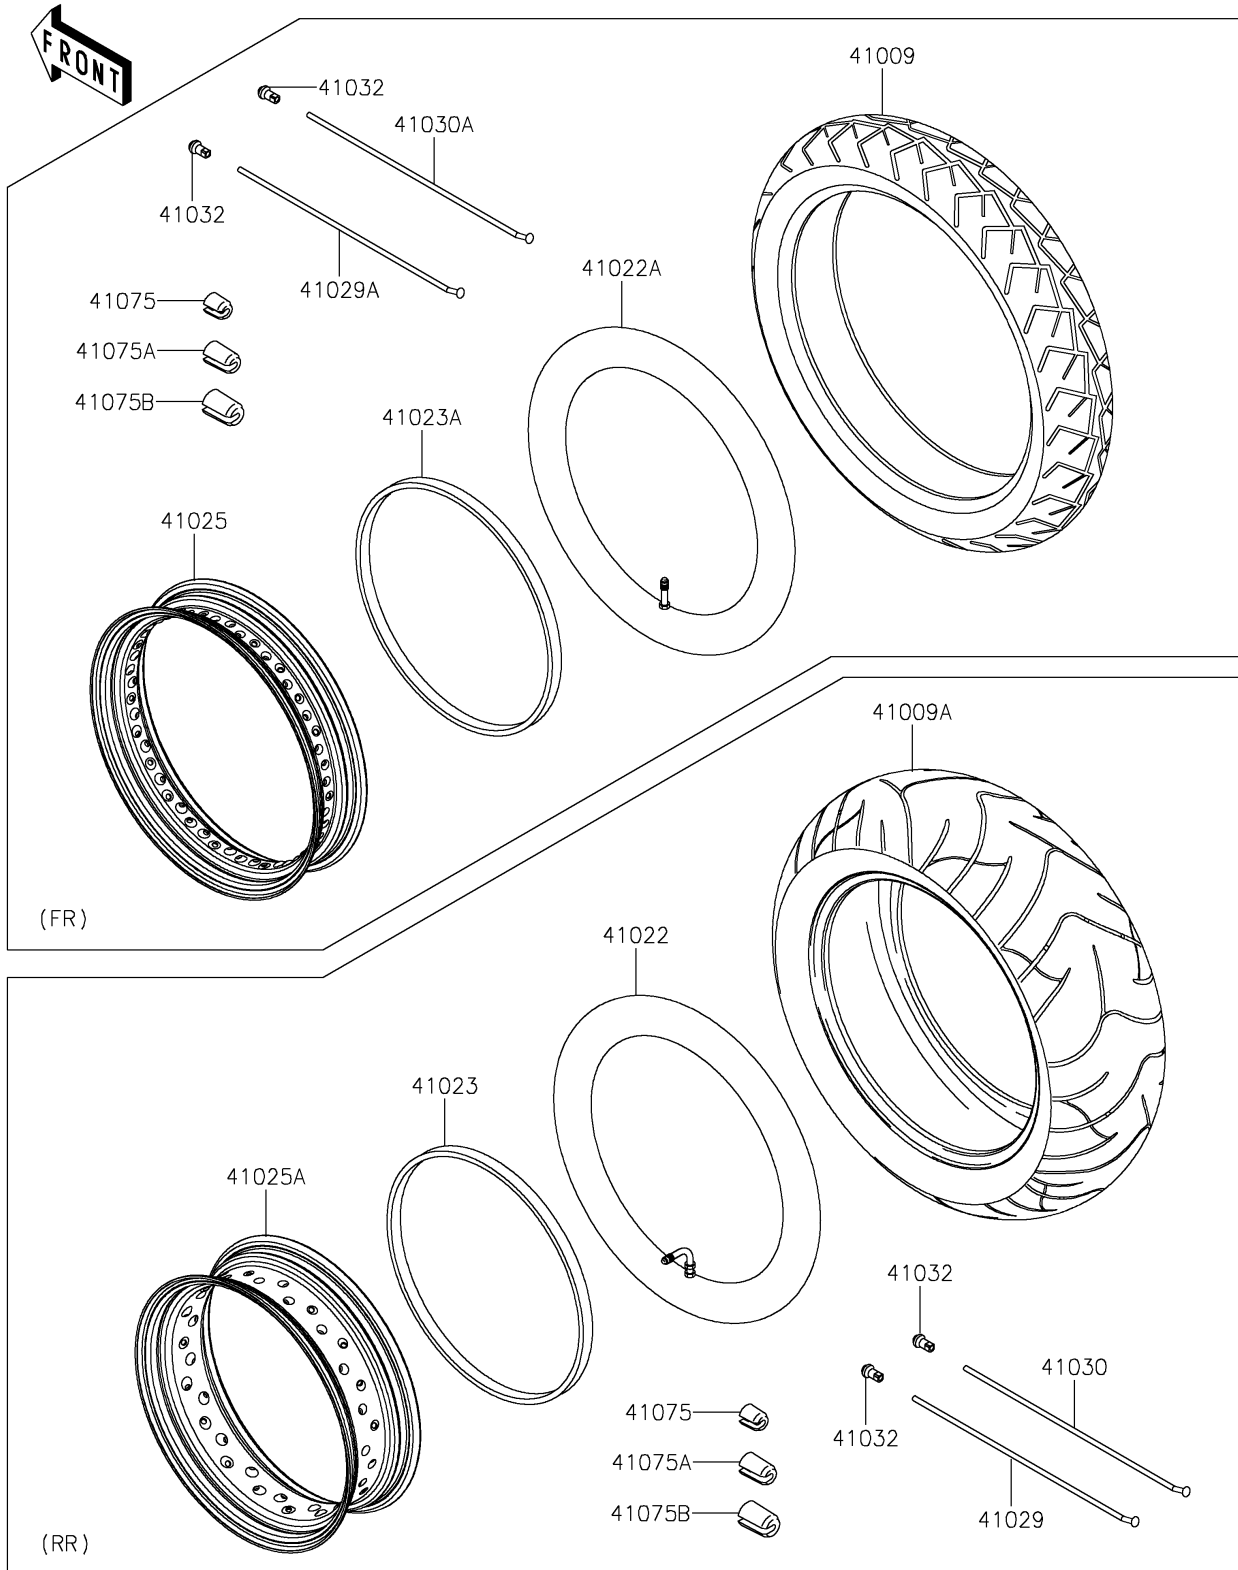

2016 Vulcan 900 Classic LT PARTS DIAGRAM

Tires

F2210

2016 Vulcan 900 Classic LT PARTS LIST

Tires

ITEM NAME	PART NUMBER	QUANTITY
TIRE,FR,130/90-16 67H,D404F(D) (Ref # 41009)	41009-0651	1
TIRE,RR,180/70-15 76H,D404(D) (Ref # 41009A)	41009-0665	1
TUBE-TIRE,RR,180/70-15(D) (Ref # 41022)	41022-0024	1
TUBE-TIRE,FR,130/90-16(D) (Ref # 41022A)	41022-1192	1
BAND-RIM,RR,180/70-15(D) (Ref # 41023)	41023-0008	1
BAND-RIM,FR,140/90-16(D) (Ref # 41023A)	41023-1102	1
RIM,FR,3.00X16 (Ref # 41025)	41025-0046	1
RIM,RR,4.50X15 (Ref # 41025A)	41025-0062	1
SPOKE-INNER,RR,92.5MMX109.5D (Ref # 41029)	41029-0022	18
SPOKE-INNER,FR,154.5MMX117D (Ref # 41029A)	41029-0026	24
SPOKE-OUTER,RR,91.5MMX109D (Ref # 41030)	41030-0008	18
SPOKE-OUTER,FR,151.5MMX116D (Ref # 41030A)	41030-0012	24
NIPPLE-SPOKE (Ref # 41032)	41032-0005	84
BALANCER-WHEEL,10G (Ref # 41075)	41075-0011	AR
BALANCER-WHEEL,20G (Ref # 41075A)	41075-0012	AR
BALANCER-WHEEL,30G (Ref # 41075B)	41075-0013	AR