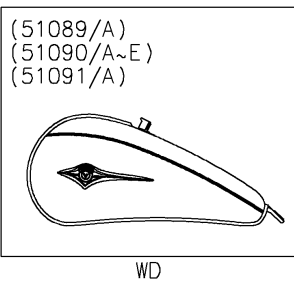

2016 Vulcan 900 Classic LT PARTS DIAGRAM

Fuel Tank

(51089/A)	Black/Silver
(51090/A)	Gray/Black
(51090B/C)	Graystone/Red
(51090D/E)	Blue/Gray
(51091/A)	Gray/Silver

2016 Vulcan 900 Classic LT PARTS LIST

Fuel Tank

ITEM NAME	PART NUMBER	QUANTITY
BRACKET,METER,FR (Ref # 11054)	11054-0034	1
GASKET,FUEL GAUGE (Ref # 11060)	11060-1952	1
BREATHER,FUEL TANK (Ref # 14069)	14069-1004	1
COVER,METER (Ref # 14091)	14091-0516	1
VALVE-ASSY,CHECK (Ref # 49116)	49116-0014	1
TANK-COMP-FUEL,BLACK/SILVER (Ref # 51089)	51089-5366-54A	1
TANK-COMP-FUEL,BLACK/SILVER (Ref # 51089A)	51089-5392-54A	1
GAUGE,FUEL (Ref # 52005)	52005-0718	1
COLLAR,L=19.3 (Ref # 92027)	92027-1780	2
CLAMP,TUBE (Ref # 92037)	92037-010	1
CLAMP,HOSE (Ref # 92037A)	92037-1104	1
CLAMP,TUBE (Ref # 92037B)	92037-147	2
CLAMP,TUBE (Ref # 92037B)	92037-147	3
DAMPER (Ref # 92075)	92075-1736	2
BOLT,SOCKET,6X12 (Ref # 92151)	92151-1940	1
BOLT,FLANGED,5X12 (Ref # 92154)	92154-1856	4
DAMPER (Ref # 92160)	92160-1162	2
DAMPER (Ref # 92160A)	92160-1323	1
BOLT-FLANGED,8X30 (Ref # 130)	130BA0830	2
BOLT-FLANGED,6X10 (Ref # 130A)	130BB0610	1
BOLT-FLANGED,6X10 (Ref # 130A)	130BB0610	2
TUBE-RUBBER,6X200 (Ref # 702)	702A06200	1
DAMPER,FUEL TANK (Ref # 92161)	92161-0293	2
DAMPER (Ref # 92161A)	92161-1065	1
CLAMP (Ref # 92171)	92171-0595	1
SCREW,TAPPING,5X14 (Ref # 92172)	92172-0006	2
CLAMP (Ref # 92173)	92173-0848	1
CLAMP (Ref # 92173)	92173-0848	2
CLAMP (Ref # 92173A)	92173-0925	1