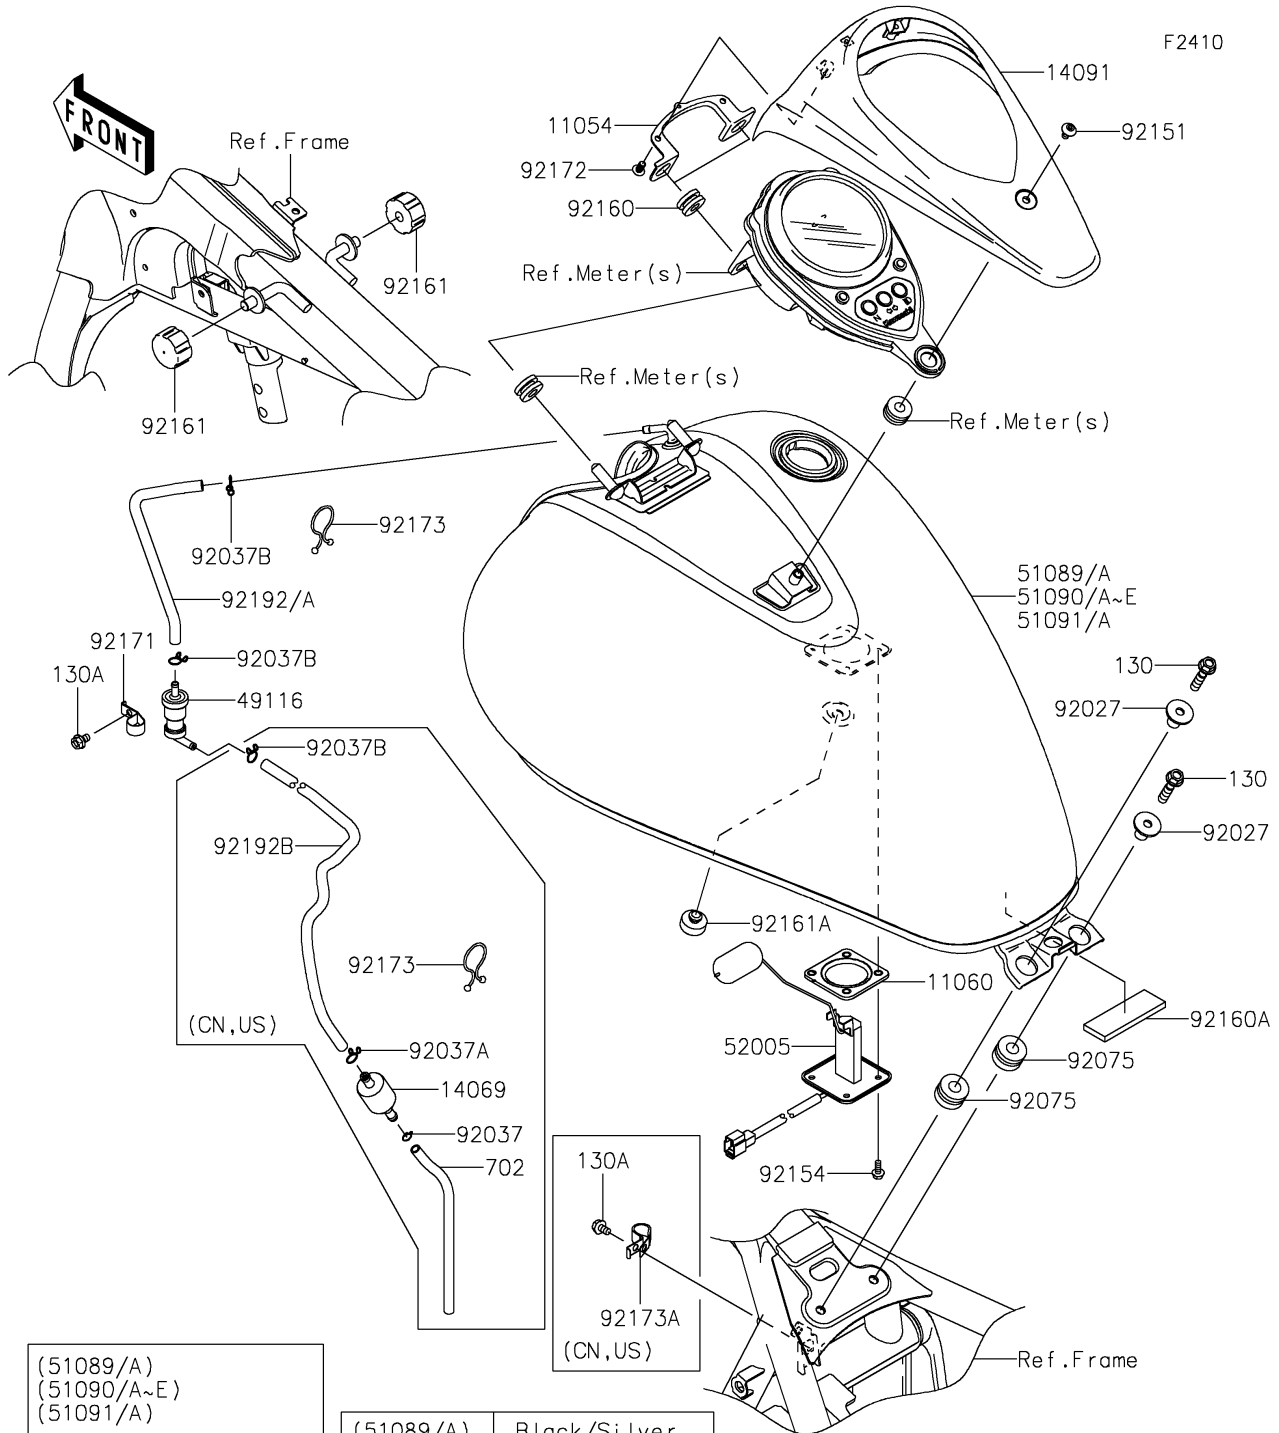

2016 Vulcan 900 Classic LT PARTS DIAGRAM

Fuel Tank

(51089/A)	Black/Silver
(51090/A)	Gray/Black
(51090B/C)	Graystone/Red
(51090D/E)	Blue/Gray
(51091/A)	Gray/Silver

2016 Vulcan 900 Classic LT PARTS LIST

Fuel Tank

ITEM NAME	PART NUMBER	QUANTITY
BRACKET,METER,FR (Ref # 11054)	11054-0034	1
GASKET,FUEL GAUGE (Ref # 11060)	11060-1952	1
BREATHER,FUEL TANK (Ref # 14069)	14069-1004	1
COVER,METER (Ref # 14091)	14091-0516	1
VALVE-ASSY,CHECK (Ref # 49116)	49116-0014	1
TANK-COMP-FUEL,BLACK/SILVER (Ref # 51089)	51089-5366-54A	1
TANK-COMP-FUEL,BLACK/SILVER (Ref # 51089A)	51089-5392-54A	1
GAUGE,FUEL (Ref # 52005)	52005-0718	1
COLLAR,L=19.3 (Ref # 92027)	92027-1780	2
CLAMP,TUBE (Ref # 92037)	92037-010	1
CLAMP,HOSE (Ref # 92037A)	92037-1104	1
CLAMP,TUBE (Ref # 92037B)	92037-147	2
CLAMP,TUBE (Ref # 92037B)	92037-147	3
DAMPER (Ref # 92075)	92075-1736	2
BOLT,SOCKET,6X12 (Ref # 92151)	92151-1940	1
BOLT,FLANGED,5X12 (Ref # 92154)	92154-1856	4
DAMPER (Ref # 92160)	92160-1162	2
DAMPER (Ref # 92160A)	92160-1323	1
BOLT-FLANGED,8X30 (Ref # 130)	130BA0830	2
BOLT-FLANGED,6X10 (Ref # 130A)	130BB0610	1
BOLT-FLANGED,6X10 (Ref # 130A)	130BB0610	2
TUBE-RUBBER,6X200 (Ref # 702)	702A06200	1
DAMPER,FUEL TANK (Ref # 92161)	92161-0293	2
DAMPER (Ref # 92161A)	92161-1065	1
CLAMP (Ref # 92171)	92171-0595	1
SCREW,TAPPING,5X14 (Ref # 92172)	92172-0006	2
CLAMP (Ref # 92173)	92173-0848	1
CLAMP (Ref # 92173)	92173-0848	2
CLAMP (Ref # 92173A)	92173-0925	1