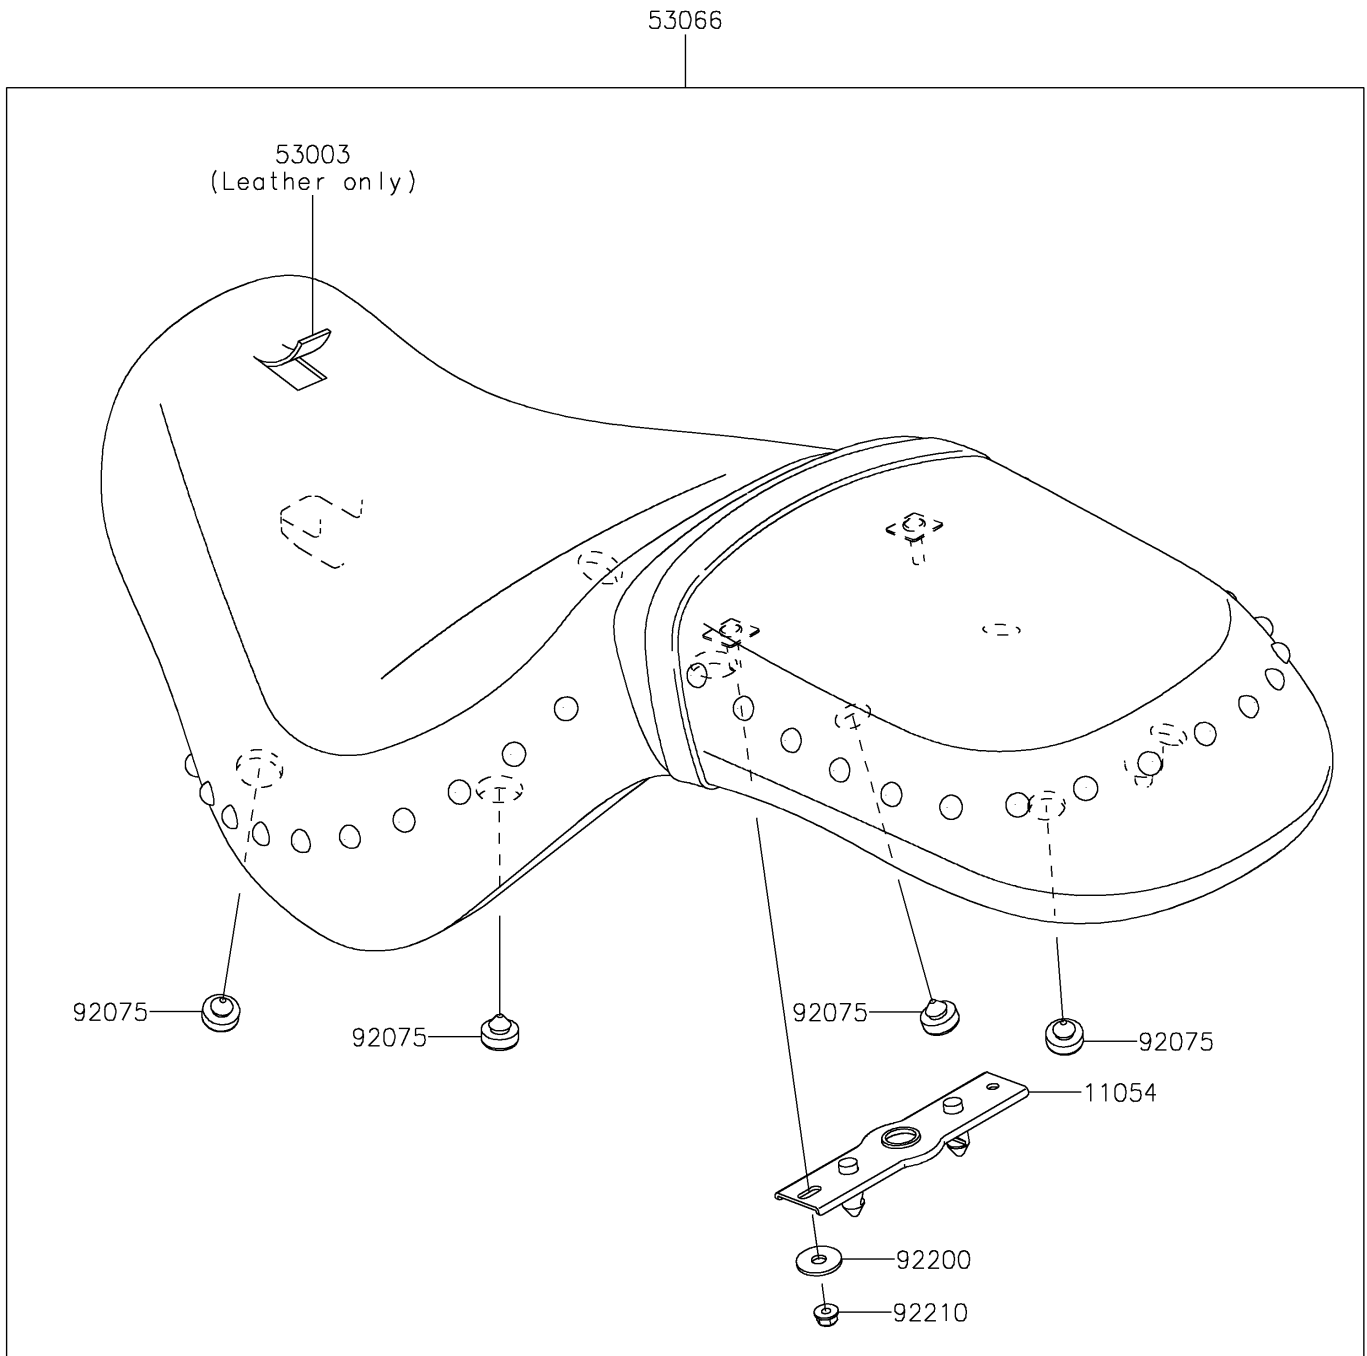

2016 Vulcan 900 Classic LT PARTS DIAGRAM

Seat

F2510

2016 Vulcan 900 Classic LT PARTS LIST

Seat

ITEM NAME	PART NUMBER	QUANTITY
BRACKET,SEAT (Ref # 11054)	11054-0417	1
LEATHER,SEAT,BLACK (Ref # 53003)	53003-0342-MA	1
SEAT-ASSY,DUAL,W/BAND,BLACK (Ref # 53066)	53066-0376-MA	1
DAMPER,10X20X8 (Ref # 92075)	92075-1927	8
WASHER,6.5X20X1.6 (Ref # 92200)	92200-1569	2
NUT (Ref # 92210)	92210-0401	2