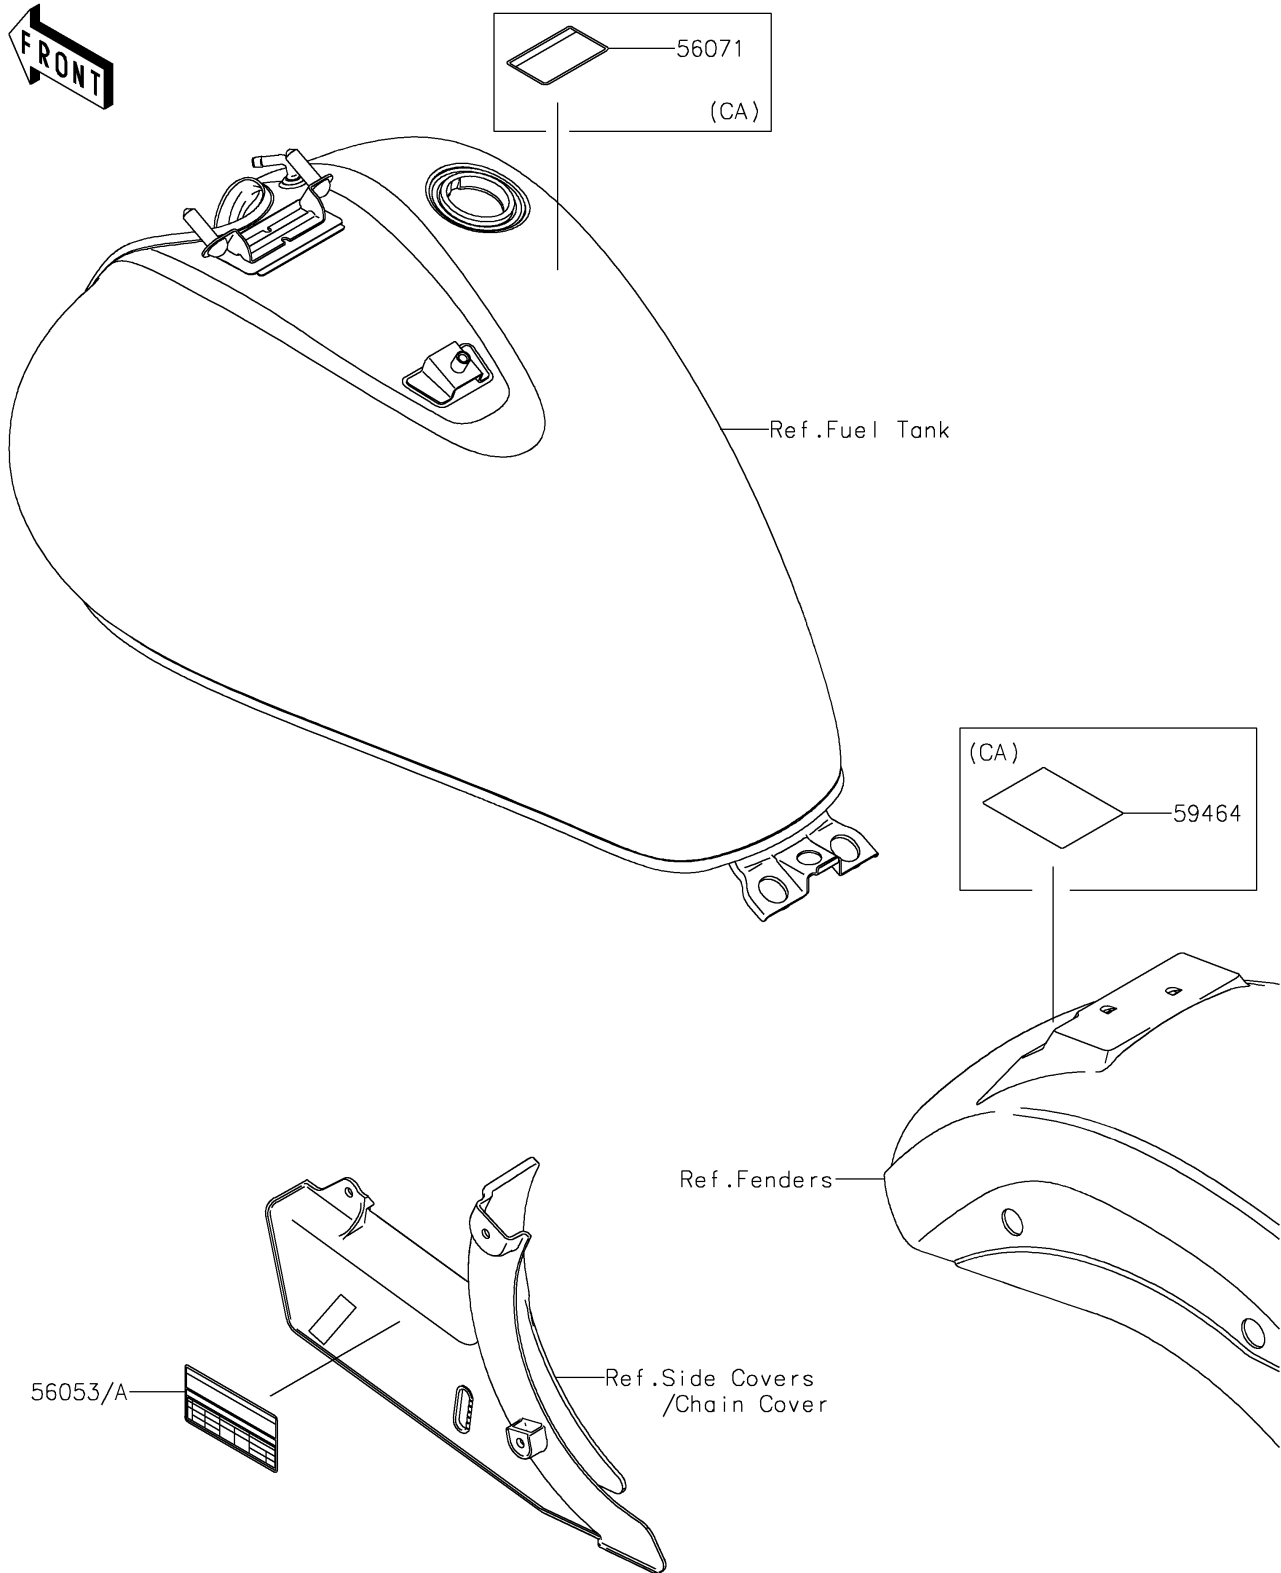

# 2019 VULCAN® 900 CLASSIC LT PARTS DIAGRAM

Labels

F2860

## 2019 VULCAN® 900 CLASSIC LT PARTS LIST

### Labels

ITEM NAME	PART NUMBER	QUANTITY
LABEL-SPECIFICATION,TIRE&LOAD (Ref # 56053)	56053-1109	1
LABEL-SPECIFICATION,TIRE&LOAD (Ref # 56053A)	56053-1110	1
LABEL-WARNING,EVAPO (Ref # 56071)	56071-0158	1
LABEL-CERTIFICATION,EVAPO ROUT (Ref # 59464)	59464-0684	1