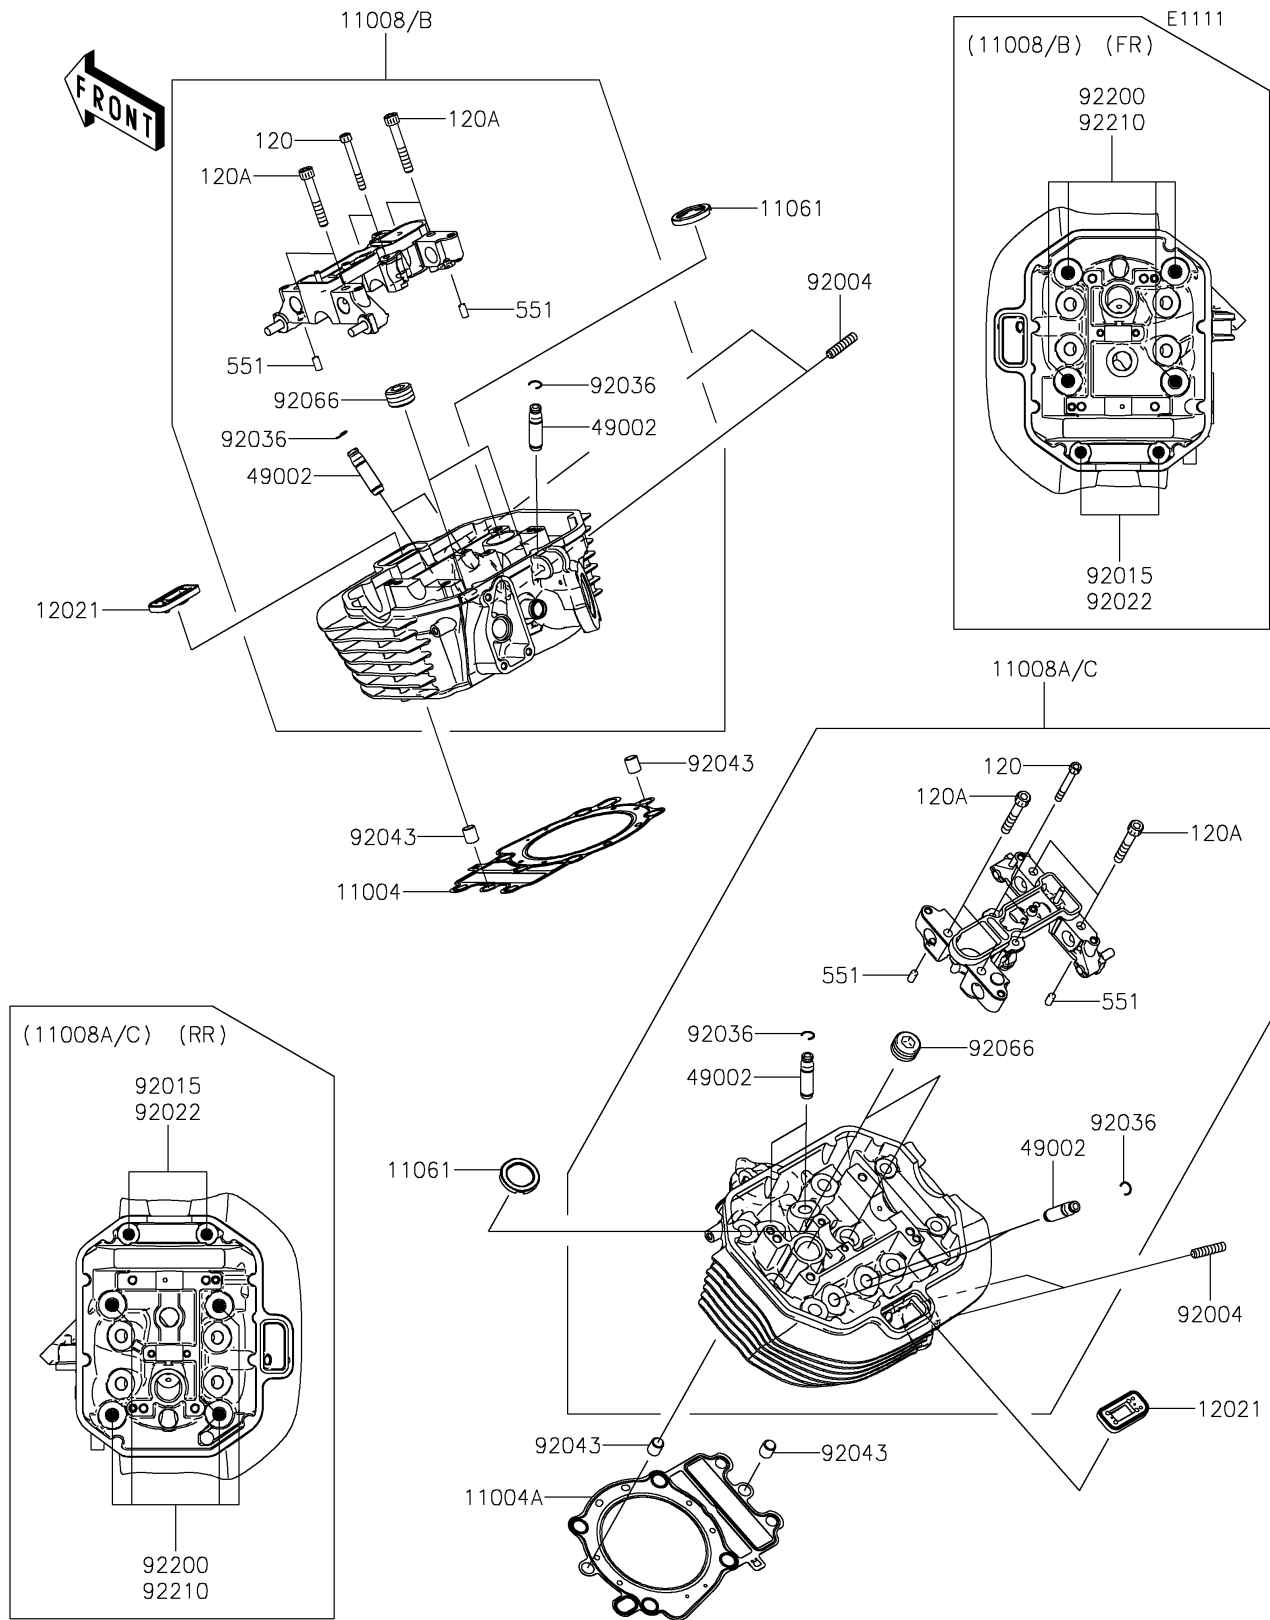

# 2018 VULCAN® 1700 VAQUERO® ABS PARTS DIAGRAM

Cylinder Head

## 2018 VULCAN® 1700 VAQUERO® ABS PARTS LIST

### Cylinder Head

ITEM NAME	PART NUMBER	QUANTITY
GASKET-HEAD,FR (Ref # 11004)	11004-0076	1
GASKET-HEAD,RR (Ref # 11004A)	11004-0077	1
HEAD-COMP-CYLINDER,FR (Ref # 11008B)	11008-0922	1
HEAD-COMP-CYLINDER,RR (Ref # 11008C)	11008-0924	1
GASKET,PLUG HOLE (Ref # 11061)	11061-0409	2
BOLT-SOCKET,6X50 (Ref # 120)	120Q0650	4
VALVE-ASSY-REED (Ref # 12021)	12021-0017	2
BOLT-SOCKET,8X50 (Ref # 120A)	120Q0850	8
GUIDE-VALVE (Ref # 49002)	49002-0707	8
PIN-DOWEL,6X12 (Ref # 551)	551A0612	4
STUD,8X20 (Ref # 92004)	92004-0046	4
NUT,FLANGED,10MM (Ref # 92015)	92015-077	4
WASHER,10.2X20X1.5 (Ref # 92022)	92022-3742	4
RING-SNAP,VALVE GUIDE (Ref # 92036)	92036-023	8
PIN,12X14 (Ref # 92043)	92043-0963	4
PLUG,PT1/2X12.5 (Ref # 92066)	92066-0002	4
WASHER,12.3X25X3.2 (Ref # 92200)	92200-0422	8
NUT,12MM (Ref # 92210)	92210-0546	8